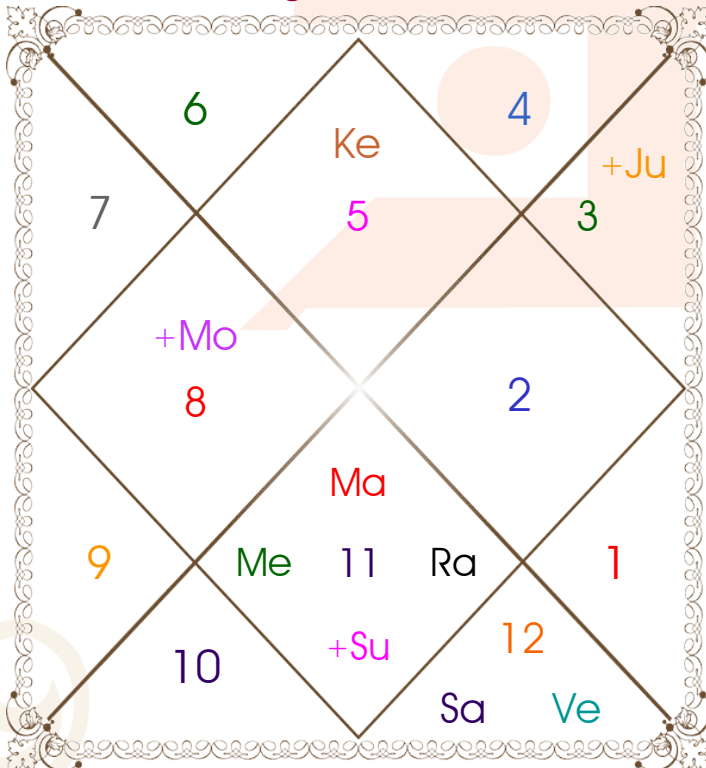

Planetary Degrees and their Positions

Pl	R	C	Rasi	Degree	Speed	Nak	Pad	No.	RL	NL	Sub	Dignity
Asc			Leo	04:36:25	332:46:46	Magha	2	10	Sun	Ket	Mon	---
Sun			Aqu	26:40:39	00:59:55	P Bhad	3	25	Sat	Jup	Ven	EnSign
Mon			Sco	27:35:03	11:54:02	Jyestha	4	18	Mar	Mer	Jup	Dblitted
Mar		C	Aqu	12:46:46	00:47:15	Satbisha	2	24	Sat	Rah	Mer	NuSign
Mer	R	C	Aqu	18:41:46	00:54:11	Satbisha	4	24	Sat	Rah	Mon	NuSign
Jup			Gem	20:51:46	00:00:04	Punrvsu	1	7	Mer	Jup	Jup	EnSign
Ven			Pis	12:02:13	01:14:32	U Bhad	3	26	Jup	Sat	Mon	Exalted
Sat			Pis	08:46:14	00:07:23	U Bhad	2	26	Jup	Sat	Ven	NuSign
Rah	R		Aqu	14:39:47	00:00:07	Satbisha	3	24	Sat	Rah	Ket	FrSign
Ket	R		Leo	14:39:47	00:00:07	P Phal	1	11	Sun	Ven	Ven	EnSign
Ura			Tau	03:46:39	00:01:47	Krittika	3	3	Ven	Sun	Sat	---
Nep			Pis	07:12:15	00:02:15	U Bhad	2	26	Jup	Sat	Mer	---
Plu			Cap	10:34:35	00:01:26	Sravna	1	22	Sat	Mon	Mon	---
Mid Heaven			Tau	04:45:47	--	Krittika	--	3	Ven	Sun	Sat	--

R-Retrograde S-Stationary

C- Combust D-Deep Combust

Rahu : True

Lahiri Ayanamsa : 24:13:29

Lagna-Chalit