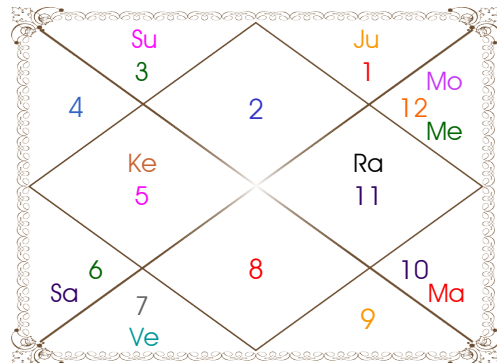

J M D Astrologers

Bk. No1013, Room. No.10&11 Sec:- 23 Ulhasnagar :- 421003, Kalyan, Mumbai, Maharashtra
7709543115/9822038181
jagdishsharma95.js@gmail.com

Planetary Degrees and their Positions

Pl	R	C	Rasi	Degree	Speed	Nak	Pad	No.	RL	NL	Sub	Dignity
Asc			Leo	04:36:25	332:46:46	Magha	2	10	Sun	Ket	Mon	---
Sun			Aqu	26:40:39	00:59:55	P Bhad	3	25	Sat	Jup	Ven	EnSign
Mon			Sco	27:35:03	11:54:02	Jyestha	4	18	Mar	Mer	Jup	Dblitted
Mar		C	Aqu	12:46:46	00:47:15	Satbisha	2	24	Sat	Rah	Mer	NuSign
Mer	R	C	Aqu	18:41:46	00:54:11	Satbisha	4	24	Sat	Rah	Mon	NuSign
Jup			Gem	20:51:46	00:00:04	Punrvsu	1	7	Mer	Jup	Jup	EnSign
Ven			Pis	12:02:13	01:14:32	U Bhad	3	26	Jup	Sat	Mon	Exalted
Sat			Pis	08:46:14	00:07:23	U Bhad	2	26	Jup	Sat	Ven	NuSign
Rah	R		Aqu	14:39:47	00:00:07	Satbisha	3	24	Sat	Rah	Ket	FrSign
Ket	R		Leo	14:39:47	00:00:07	P Phal	1	11	Sun	Ven	Ven	EnSign
Ura			Tau	03:46:39	00:01:47	Krittika	3	3	Ven	Sun	Sat	---
Nep			Pis	07:12:15	00:02:15	U Bhad	2	26	Jup	Sat	Mer	---
Plu			Cap	10:34:35	00:01:26	Sravna	1	22	Sat	Mon	Mon	---
Mid Heaven			Tau	04:45:47	--	Krittika	--	3	Ven	Sun	Sat	--

R-Retrograde S-Stationary

C- Combust D-Deep Combust

Rahu : True

Lahiri Ayanamsa : 24:13:29

Lagna-Chalit

Moon Chart

Navamsa Chart

J M D Astrologers