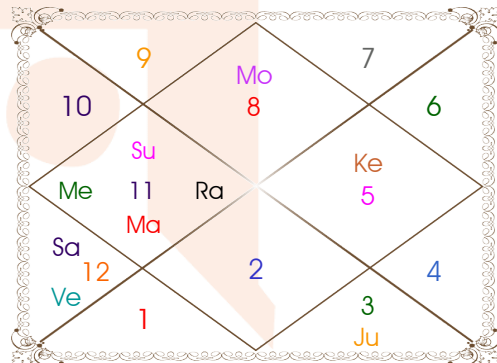

Latitude _____: 19:13:00 North
Longitude _____: 73:07:00 East
Zone _____: 82:30:00 East
Loc Time Corr _____: -00:37:32 Hour
War Time Corr _____: 00:00:00 Hour
Local Mean Time ____: 16:30:28 Hour
Equation of Time ____: -00:10:02 Hour
Siderial Time _____: 03:47:03 Hour
Sunrise _____: 06:49:34 Hour
Sunset _____: 18:45:52 Hour
Day Duration _____: 11:56:18 Hour
Sun Pos. (Ayan) _____: Uttarayan
Sun Pos. (Gola) _____: Dakshin
Season _____: Vasant
Sun Degree _____: 26:40:39 Aquarius
Ascendent Degree ____: 04:36:25 Leo

J M D Astrologers

Bk. No1013, Room. No.10&11 Sec:- 23 Ulhasnagar :- 421003, Kalyan, Mumbai, Maharashtra
7709543115/9822038181
jagdishsharma95.js@gmail.com

Planetary Degrees and their Positions

Pl	R	C	Rasi	Degree	Speed	Nak	Pad	No.	RL	NL	Sub	Dignity
Asc			Leo	04:36:25	332:46:46	Magha	2	10	Sun	Ket	Mon	---
Sun			Aqu	26:40:39	00:59:55	P Bhad	3	25	Sat	Jup	Ven	EnSign
Mon			Sco	27:35:03	11:54:02	Jyestha	4	18	Mar	Mer	Jup	Dblitted
Mar		C	Aqu	12:46:46	00:47:15	Satbisha	2	24	Sat	Rah	Mer	NuSign
Mer	R	C	Aqu	18:41:46	00:54:11	Satbisha	4	24	Sat	Rah	Mon	NuSign
Jup			Gem	20:51:46	00:00:04	Punrvsu	1	7	Mer	Jup	Jup	EnSign
Ven			Pis	12:02:13	01:14:32	U Bhad	3	26	Jup	Sat	Mon	Exalted
Sat			Pis	08:46:14	00:07:23	U Bhad	2	26	Jup	Sat	Ven	NuSign
Rah	R		Aqu	14:39:47	00:00:07	Satbisha	3	24	Sat	Rah	Ket	FrSign
Ket	R		Leo	14:39:47	00:00:07	P Phal	1	11	Sun	Ven	Ven	EnSign
Ura			Tau	03:46:39	00:01:47	Krittika	3	3	Ven	Sun	Sat	---
Nep			Pis	07:12:15	00:02:15	U Bhad	2	26	Jup	Sat	Mer	---
Plu			Cap	10:34:35	00:01:26	Sravna	1	22	Sat	Mon	Mon	---
Mid Heaven			Tau	04:45:47	--	Krittika	--	3	Ven	Sun	Sat	--

R-Retrograde S-Stationary

C- Combust D-Deep Combust

Rahu : True

Lahiri Ayanamsa : 24:13:29

Lagna-Chalit

Moon Chart

Navamsa Chart

J M D Astrologers