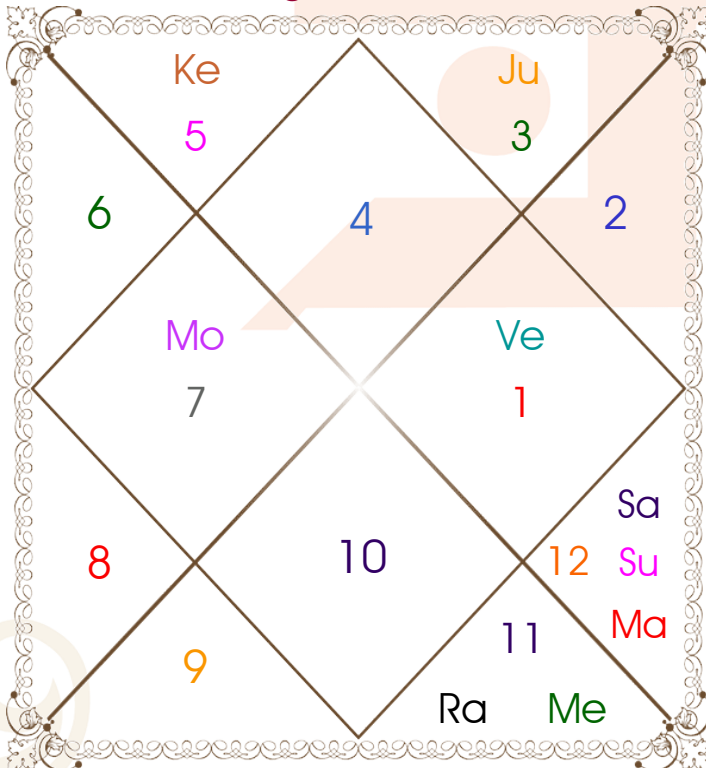

Planetary Degrees and their Positions

Pl	R	C	Rasi	Degree	Speed	Nak	Pad	No.	RL	NL	Sub	Dignity
Asc			Can	10:24:19	322:51:46	Pushya	3	8	Mon	Sat	Sun	---
Sun			Pis	19:21:53	00:59:08	Revati	1	27	Jup	Mer	Ven	FrSign
Mon			Lib	03:47:20	12:21:39	Chitra	4	14	Ven	Mar	Ven	NuSign
Mar	C		Pis	00:43:38	00:46:53	P Bhad	4	25	Jup	Jup	Mar	FrSign
Mer			Aqu	21:35:54	00:57:53	P Bhad	1	25	Sat	Jup	Jup	NuSign
Jup			Gem	21:42:58	00:04:19	Punrvsu	1	7	Mer	Jup	Jup	EnSign
Ven			Ari	10:18:12	01:13:47	Asvini	4	1	Mar	Ket	Sat	NuSign
Sat	C		Pis	11:36:50	00:07:27	U Bhad	3	26	Jup	Sat	Mon	NuSign
Rah	R		Aqu	14:22:02	00:05:56	Satbisha	3	24	Sat	Rah	Mer	FrSign
Ket	R		Leo	14:22:02	00:05:56	P Phal	1	11	Sun	Ven	Ven	EnSign
Ura			Tau	04:38:20	00:02:41	Krittika	3	3	Ven	Sun	Sat	---
Nep			Pis	08:03:59	00:02:14	U Bhad	2	26	Jup	Sat	Ket	---
Plu			Cap	11:01:39	00:00:55	Sravna	1	22	Sat	Mon	Mon	---
Mid Heaven			Ari	08:15:02	--	Asvini	--	1	Mar	Ket	Jup	--

R-Retrograde S-Stationary

C- Combust D-Deep Combust

Rahu : True

Lahiri Ayanamsa : 24:13:32

Lagna-Chalit