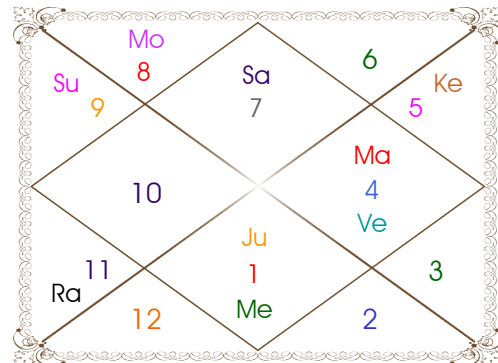

Planetary Degrees and their Positions

Pl	R	C	Rasi	Degree	Speed	Nak	Pad	No.	RL	NL	Sub	Dignity
Asc			Can	10:24:19	322:51:46	Pushya	3	8	Mon	Sat	Sun	---
Sun			Pis	19:21:53	00:59:08	Revati	1	27	Jup	Mer	Ven	FrSign
Mon			Lib	03:47:20	12:21:39	Chitra	4	14	Ven	Mar	Ven	NuSign
Mar	C		Pis	00:43:38	00:46:53	P Bhad	4	25	Jup	Jup	Mar	FrSign
Mer			Aqu	21:35:54	00:57:53	P Bhad	1	25	Sat	Jup	Jup	NuSign
Jup			Gem	21:42:58	00:04:19	Punrvsu	1	7	Mer	Jup	Jup	EnSign
Ven			Ari	10:18:12	01:13:47	Asvini	4	1	Mar	Ket	Sat	NuSign
Sat	C		Pis	11:36:50	00:07:27	U Bhad	3	26	Jup	Sat	Mon	NuSign
Rah	R		Aqu	14:22:02	00:05:56	Satbisha	3	24	Sat	Rah	Mer	FrSign
Ket	R		Leo	14:22:02	00:05:56	P Phal	1	11	Sun	Ven	Ven	EnSign
Ura			Tau	04:38:20	00:02:41	Krittika	3	3	Ven	Sun	Sat	---
Nep			Pis	08:03:59	00:02:14	U Bhad	2	26	Jup	Sat	Ket	---
Plu			Cap	11:01:39	00:00:55	Sravna	1	22	Sat	Mon	Mon	---
Mid Heaven			Ari	08:15:02	--	Asvini	--	1	Mar	Ket	Jup	--

R-Retrograde S-Stationary

C- Combust D-Deep Combust

Rahu : True

Lahiri Ayanamsa : 24:13:32

Lagna-Chalit

Moon Chart

Navamsa Chart

Vimshottari Dasha

- ❖ The above dasa periods have been computed on the basis of Moon Degree. However, as per bhayat / bhabhog the balance of dasa is Mar 1 Y 6 M 7 D.
- ❖ The Dates given for Dasa periods show their endings. Divisions of Vimshottari Dasa for Complete 120 years are given here without any consideration of longevity.