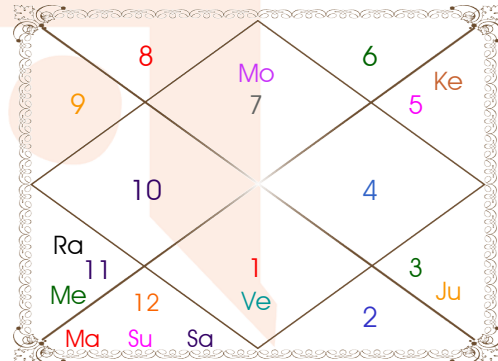

Planetary Degrees and their Positions

Pl	R	C	Rasi	Degree	Speed	Nak	Pad	No.	RL	NL	Sub	Dignity
Asc			Can	10:24:19	322:51:46	Pushya	3	8	Mon	Sat	Sun	---
Sun			Pis	19:21:53	00:59:08	Revati	1	27	Jup	Mer	Ven	FrSign
Mon			Lib	03:47:20	12:21:39	Chitra	4	14	Ven	Mar	Ven	NuSign
Mar	C		Pis	00:43:38	00:46:53	P Bhad	4	25	Jup	Jup	Mar	FrSign
Mer			Aqu	21:35:54	00:57:53	P Bhad	1	25	Sat	Jup	Jup	NuSign
Jup			Gem	21:42:58	00:04:19	Punrvsu	1	7	Mer	Jup	Jup	EnSign
Ven			Ari	10:18:12	01:13:47	Asvini	4	1	Mar	Ket	Sat	NuSign
Sat	C		Pis	11:36:50	00:07:27	U Bhad	3	26	Jup	Sat	Mon	NuSign
Rah	R		Aqu	14:22:02	00:05:56	Satbisha	3	24	Sat	Rah	Mer	FrSign
Ket	R		Leo	14:22:02	00:05:56	P Phal	1	11	Sun	Ven	Ven	EnSign
Ura			Tau	04:38:20	00:02:41	Krittika	3	3	Ven	Sun	Sat	---
Nep			Pis	08:03:59	00:02:14	U Bhad	2	26	Jup	Sat	Ket	---
Plu			Cap	11:01:39	00:00:55	Sravna	1	22	Sat	Mon	Mon	---
Mid Heaven			Ari	08:15:02	--	Asvini	--	1	Mar	Ket	Jup	--

R-Retrograde S-Stationary

C- Combust D-Deep Combust

Rahu : True

Lahiri Ayanamsa : 24:13:32

Lagna-Chalit

Moon Chart

Navamsa Chart

Vimshottari Dasha

- ❖ The above dasa periods have been computed on the basis of Moon Degree. However, as per bhayat / bhabhog the balance of dasa is Mar 1 Y 6 M 7 D.
- ❖ The Dates given for Dasa periods show their endings. Divisions of Vimshottari Dasa for Complete 120 years are given here without any consideration of longevity.