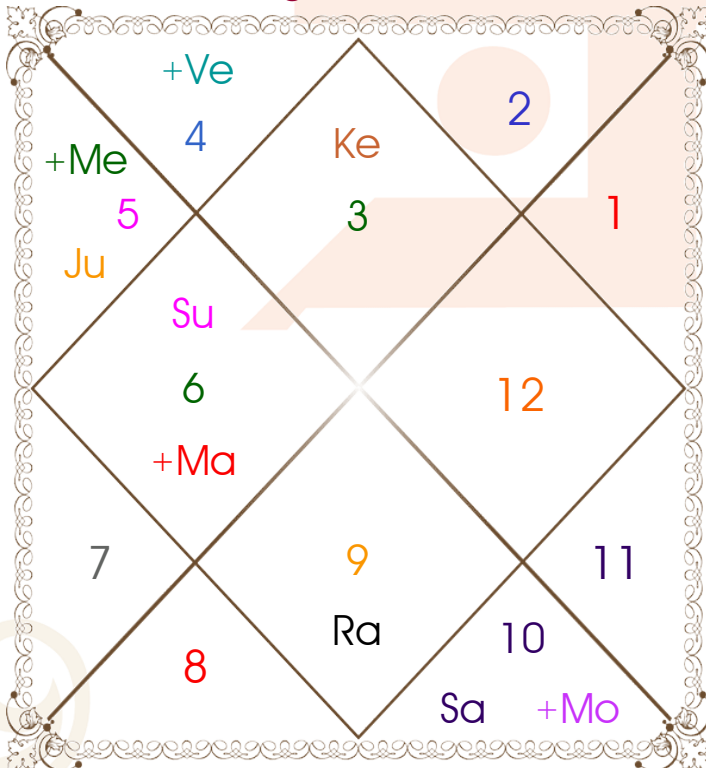

Planetary Degrees and their Positions

PI	R	C	Rasi	Degree	Speed	Nak	Pad	No.	RL	NL	Sub	Dignity
Asc			Gem	10:54:27	325:44:01	Ardra	2	6	Mer	Rah	Sat	---
Sun			Vir	03:33:04	00:58:37	U Phal	3	12	Mer	Sun	Sat	NuSign
Mon			Cap	26:34:10	12:12:39	Dhanish	1	23	Sat	Mar	Jup	NuSign
Mar		C	Vir	18:55:12	00:39:23	Hasta	3	13	Mer	Mon	Mer	EnSign
Mer			Leo	22:40:50	01:49:33	P Phal	3	11	Sun	Ven	Sat	FrSign
Jup			Leo	08:02:33	00:12:26	Magha	3	10	Sun	Ket	Jup	FrSign
Ven			Can	28:16:53	00:16:07	Aslesa	4	9	Mon	Mer	Sat	EnSign
Sat	R		Cap	06:37:03	00:01:24	U Sadha	3	21	Sat	Sun	Mer	OwnSign
Rah	R		Sag	22:43:42	00:05:56	P Sadha	3	20	Jup	Ven	Sat	Dblitted
Ket	R		Gem	22:43:42	00:05:56	Punrvsu	1	7	Mer	Jup	Sat	Dblitted
Ura			Sag	16:05:25	00:00:04	P Sadha	1	20	Jup	Ven	Sun	---
Nep	R		Sag	20:15:02	00:00:11	P Sadha	3	20	Jup	Ven	Jup	---
Plu			Lib	24:36:49	00:01:42	Visakha	2	16	Ven	Jup	Mer	---
Mid Heaven			Aqu	29:37:24	--	P Bhad	--	25	Sat	Jup	Mon	--

R-Retrograde S-Stationary

C- Combust D-Deep Combust

Rahu : True

Lahiri Ayanamsa : 23:44:46

Lagna-Chalit