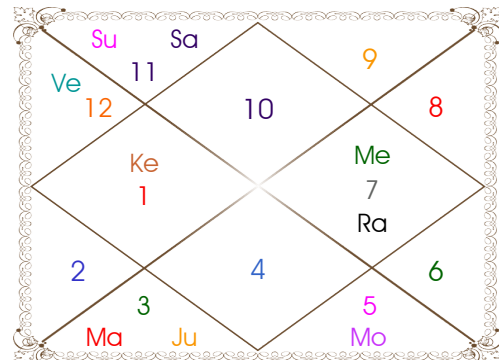

Planetary Degrees and their Positions

PI	R	C	Rasi	Degree	Speed	Nak	Pad	No.	RL	NL	Sub	Dignity
Asc			Gem	10:54:27	325:44:01	Ardra	2	6	Mer	Rah	Sat	---
Sun			Vir	03:33:04	00:58:37	U Phal	3	12	Mer	Sun	Sat	NuSign
Mon			Cap	26:34:10	12:12:39	Dhanish	1	23	Sat	Mar	Jup	NuSign
Mar		C	Vir	18:55:12	00:39:23	Hasta	3	13	Mer	Mon	Mer	EnSign
Mer			Leo	22:40:50	01:49:33	P Phal	3	11	Sun	Ven	Sat	FrSign
Jup			Leo	08:02:33	00:12:26	Magha	3	10	Sun	Ket	Jup	FrSign
Ven			Can	28:16:53	00:16:07	Aslesa	4	9	Mon	Mer	Sat	EnSign
Sat	R		Cap	06:37:03	00:01:24	U Sadha	3	21	Sat	Sun	Mer	OwnSign
Rah	R		Sag	22:43:42	00:05:56	P Sadha	3	20	Jup	Ven	Sat	Dblitted
Ket	R		Gem	22:43:42	00:05:56	Punrvsu	1	7	Mer	Jup	Sat	Dblitted
Ura			Sag	16:05:25	00:00:04	P Sadha	1	20	Jup	Ven	Sun	---
Nep	R		Sag	20:15:02	00:00:11	P Sadha	3	20	Jup	Ven	Jup	---
Plu			Lib	24:36:49	00:01:42	Visakha	2	16	Ven	Jup	Mer	---
Mid Heaven			Aqu	29:37:24	--	P Bhad	--	25	Sat	Jup	Mon	--

R-Retrograde S-Stationary

C- Combust D-Deep Combust

Rahu : True

Lahiri Ayanamsa : 23:44:46

Lagna-Chalit

Moon Chart

Navamsa Chart

Vimshottari Dasha

Balance of Dasa : Mars 5 Years 3 Months 18 Days

Mar 7 Years	Rah 18 Years	Jup 16 Years	Sat 19 Years	Mer 17 Years
20/09/1991	08/01/1997	08/01/2015	08/01/2031	08/01/2050
08/01/1997	08/01/2015	08/01/2031	08/01/2050	08/01/2067
00/00/0000	Rah 21/09/1999	Jup 25/02/2017	Sat 11/01/2034	Mer 06/06/2052
20/09/1991	Jup 13/02/2002	Sat 09/09/2019	Mer 20/09/2036	Ket 03/06/2053
Jup 30/05/1992	Sat 20/12/2004	Mer 15/12/2021	Ket 30/10/2037	Ven 03/04/2056
Sat 09/07/1993	Mer 10/07/2007	Ket 20/11/2022	Ven 30/12/2040	Sun 07/02/2057
Mer 07/07/1994	Ket 27/07/2008	Ven 21/07/2025	Sun 12/12/2041	Mon 10/07/2058
Ket 03/12/1994	Ven 28/07/2011	Sun 10/05/2026	Mon 13/07/2043	Mar 07/07/2059
Ven 02/02/1996	Sun 21/06/2012	Mon 09/09/2027	Mar 21/08/2044	Rah 23/01/2062
Sun 09/06/1996	Mon 21/12/2013	Mar 15/08/2028	Rah 28/06/2047	Jup 30/04/2064
Mon 08/01/1997	Mar 08/01/2015	Rah 08/01/2031	Jup 08/01/2050	Sat 08/01/2067