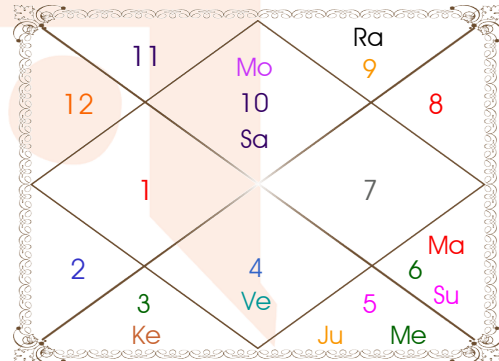

Planetary Degrees and their Positions

PI	R	C	Rasi	Degree	Speed	Nak	Pad	No.	RL	NL	Sub	Dignity
Asc			Gem	10:54:27	325:44:01	Ardra	2	6	Mer	Rah	Sat	---
Sun			Vir	03:33:04	00:58:37	U Phal	3	12	Mer	Sun	Sat	NuSign
Mon			Cap	26:34:10	12:12:39	Dhanish	1	23	Sat	Mar	Jup	NuSign
Mar		C	Vir	18:55:12	00:39:23	Hasta	3	13	Mer	Mon	Mer	EnSign
Mer			Leo	22:40:50	01:49:33	P Phal	3	11	Sun	Ven	Sat	FrSign
Jup			Leo	08:02:33	00:12:26	Magha	3	10	Sun	Ket	Jup	FrSign
Ven			Can	28:16:53	00:16:07	Aslesa	4	9	Mon	Mer	Sat	EnSign
Sat	R		Cap	06:37:03	00:01:24	U Sadha	3	21	Sat	Sun	Mer	OwnSign
Rah	R		Sag	22:43:42	00:05:56	P Sadha	3	20	Jup	Ven	Sat	Dblitted
Ket	R		Gem	22:43:42	00:05:56	Punrvsu	1	7	Mer	Jup	Sat	Dblitted
Ura			Sag	16:05:25	00:00:04	P Sadha	1	20	Jup	Ven	Sun	---
Nep	R		Sag	20:15:02	00:00:11	P Sadha	3	20	Jup	Ven	Jup	---
Plu			Lib	24:36:49	00:01:42	Visakha	2	16	Ven	Jup	Mer	---
Mid Heaven			Aqu	29:37:24	--	P Bhad	--	25	Sat	Jup	Mon	--

R-Retrograde S-Stationary

C- Combust D-Deep Combust

Rahu : True

Lahiri Ayanamsa : 23:44:46

Lagna-Chalit

Moon Chart

Navamsa Chart

Vimshottari Dasha

Balance of Dasa : Mars 5 Years 3 Months 18 Days

Mar 7 Years	Rah 18 Years	Jup 16 Years	Sat 19 Years	Mer 17 Years
20/09/1991	08/01/1997	08/01/2015	08/01/2031	08/01/2050
08/01/1997	08/01/2015	08/01/2031	08/01/2050	08/01/2067
00/00/0000	Rah 21/09/1999	Jup 25/02/2017	Sat 11/01/2034	Mer 06/06/2052
20/09/1991	Jup 13/02/2002	Sat 09/09/2019	Mer 20/09/2036	Ket 03/06/2053
Jup 30/05/1992	Sat 20/12/2004	Mer 15/12/2021	Ket 30/10/2037	Ven 03/04/2056
Sat 09/07/1993	Mer 10/07/2007	Ket 20/11/2022	Ven 30/12/2040	Sun 07/02/2057
Mer 07/07/1994	Ket 27/07/2008	Ven 21/07/2025	Sun 12/12/2041	Mon 10/07/2058
Ket 03/12/1994	Ven 28/07/2011	Sun 10/05/2026	Mon 13/07/2043	Mar 07/07/2059
Ven 02/02/1996	Sun 21/06/2012	Mon 09/09/2027	Mar 21/08/2044	Rah 23/01/2062
Sun 09/06/1996	Mon 21/12/2013	Mar 15/08/2028	Rah 28/06/2047	Jup 30/04/2064
Mon 08/01/1997	Mar 08/01/2015	Rah 08/01/2031	Jup 08/01/2050	Sat 08/01/2067