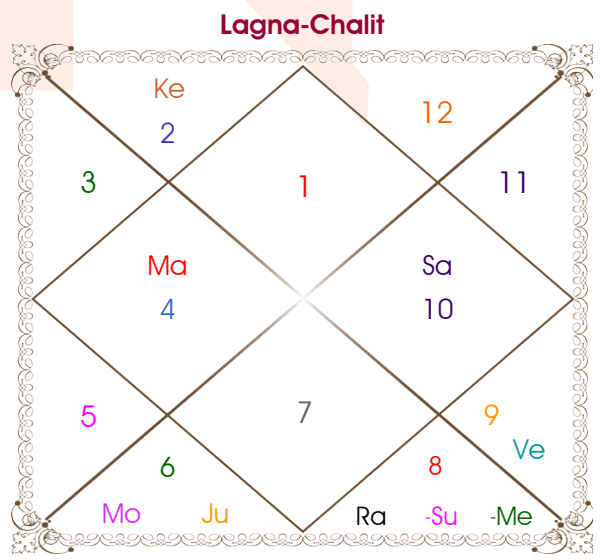

RISHI KUMAR SINGH

VIDYUN

Model: Web-FreeMatching

Order No: 121813505

Male : \_\_\_\_\_ Sex \_\_\_\_\_ : Female  
 28/07/1991 : \_\_\_\_\_ Date of Birth \_\_\_\_\_ : 21/11/1992  
 Sunday : \_\_\_\_\_ Day \_\_\_\_\_ : Saturday  
 Hour 06:45:00 : \_\_\_\_\_ Time of Birth \_\_\_\_\_ : 16:41:00 Hour  
 Ghati 03:11:28 : \_\_\_\_\_ Time of Birth(Ghati) \_\_\_\_\_ : 25:25:36 Ghati  
 India : \_\_\_\_\_ Country \_\_\_\_\_ : India  
 Lucknow : \_\_\_\_\_ City \_\_\_\_\_ : Varanasi Cantt  
 26:51:00 North : \_\_\_\_\_ Latitude \_\_\_\_\_ : 25:19:42 North  
 80:55:00 East : \_\_\_\_\_ Longitude \_\_\_\_\_ : 82:58:39 East  
 82:30:00 East : \_\_\_\_\_ Zone \_\_\_\_\_ : 82:30:00 East  
 Hour -00:06:20 : \_\_\_\_\_ Loc Time Corr \_\_\_\_\_ : 00:01:55 Hour  
 Hour 00:00:00 : \_\_\_\_\_ War Time Corr \_\_\_\_\_ : 00:00:00 Hour  
 05:28:24 : \_\_\_\_\_ Sunrise \_\_\_\_\_ : 06:19:47  
 18:56:48 : \_\_\_\_\_ Sunset \_\_\_\_\_ : 17:08:13  
 23:44:39 : \_\_\_\_\_ Lahiri Ayanamsa \_\_\_\_\_ : 23:45:44

## Ashtakoot Guna Chart

Koot	Male	Female	Max	Mark	Dosha	Area
Varan	Vaishya	Vaishya	1	1.00	--	Deeds
Vashya	Jalchar	Manav	2	1.00	--	Nature
Tara	Janma	Janma	3	3.00	--	Destiny
Yoni	Simha	Vyaghr	4	2.00	--	Sex Life
Maitri	Saturn	Mercury	5	4.00	--	Relationship
Gana	Rakshas	Rakshas	6	6.00	--	Sociality
Bhakut	Capricorn	Virgo	7	0.00	Yes	Life Style
Nadi	Madhya	Madhya	8	0.00	Yes	Kids/Health
<b>Total:</b>			<b>36</b>	<b>17.00</b>		