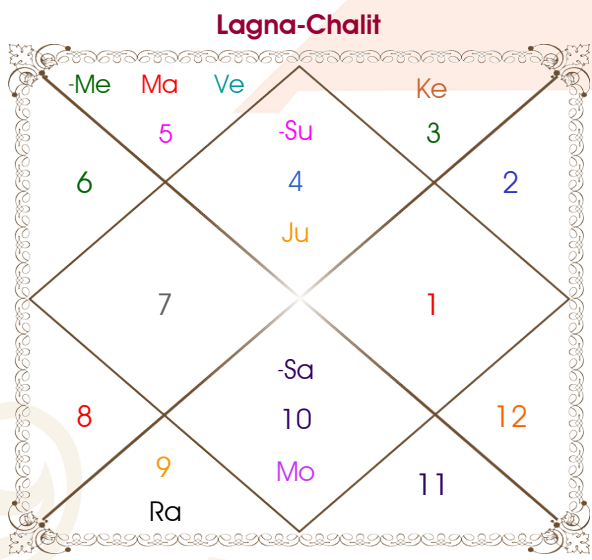

RISHI KUMAR SINGH

VIDYUN

Model: Web-FreeMatching

Order No: 121813505

Male : \_\_\_\_\_ Sex \_\_\_\_\_ : Female  
 28/07/1991 : \_\_\_\_\_ Date of Birth \_\_\_\_\_ : 21/11/1992  
 Sunday : \_\_\_\_\_ Day \_\_\_\_\_ : Saturday  
 Hour 06:45:00 : \_\_\_\_\_ Time of Birth \_\_\_\_\_ : 16:41:00 Hour  
 Ghati 03:11:28 : \_\_\_\_\_ Time of Birth(Ghati) \_\_\_\_\_ : 25:25:36 Ghati  
 India : \_\_\_\_\_ Country \_\_\_\_\_ : India  
 Lucknow : \_\_\_\_\_ City \_\_\_\_\_ : Varanasi Cantt  
 26:51:00 North : \_\_\_\_\_ Latitude \_\_\_\_\_ : 25:19:42 North  
 80:55:00 East : \_\_\_\_\_ Longitude \_\_\_\_\_ : 82:58:39 East  
 82:30:00 East : \_\_\_\_\_ Zone \_\_\_\_\_ : 82:30:00 East  
 Hour -00:06:20 : \_\_\_\_\_ Loc Time Corr \_\_\_\_\_ : 00:01:55 Hour  
 Hour 00:00:00 : \_\_\_\_\_ War Time Corr \_\_\_\_\_ : 00:00:00 Hour  
 05:28:24 : \_\_\_\_\_ Sunrise \_\_\_\_\_ : 06:19:47  
 18:56:48 : \_\_\_\_\_ Sunset \_\_\_\_\_ : 17:08:13  
 23:44:39 : \_\_\_\_\_ Lahiri Ayanamsa \_\_\_\_\_ : 23:45:44

## Ashtakoot Guna Chart

Koot	Male	Female	Max	Mark	Dosha	Area
Varan	Vaishya	Vaishya	1	1.00	--	Deeds
Vashya	Jalchar	Manav	2	1.00	--	Nature
Tara	Janma	Janma	3	3.00	--	Destiny
Yoni	Simha	Vyaghr	4	2.00	--	Sex Life
Maitri	Saturn	Mercury	5	4.00	--	Relationship
Gana	Rakshas	Rakshas	6	6.00	--	Sociality
Bhakut	Capricorn	Virgo	7	0.00	Yes	Life Style
Nadi	Madhya	Madhya	8	0.00	Yes	Kids/Health
<b>Total:</b>			<b>36</b>	<b>17.00</b>		