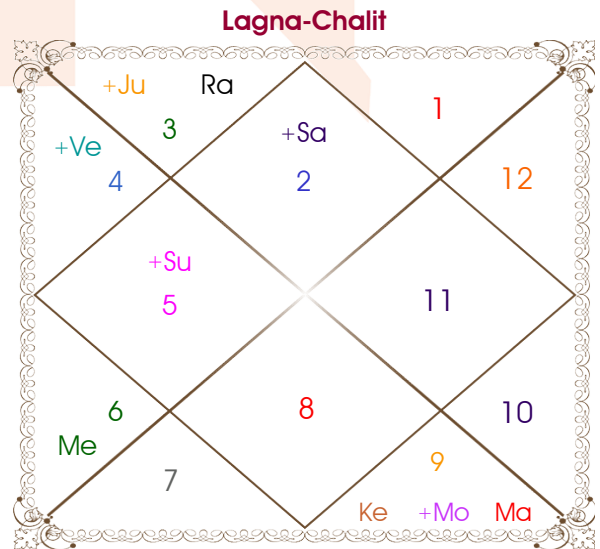

Pankaj

Manvi

Model: Web-FreeMatching

Order No: 121813502

Male : \_\_\_\_\_ Sex \_\_\_\_\_ : Female  
 29/12/1999 : \_\_\_\_\_ Date of Birth \_\_\_\_\_ : 28/08/2001  
 Wednesday : \_\_\_\_\_ Day \_\_\_\_\_ : Tuesday  
 Hour 16:08:00 : \_\_\_\_\_ Time of Birth \_\_\_\_\_ : 22:45:00 Hour  
 Ghati 22:17:12 : \_\_\_\_\_ Time of Birth(Ghati) \_\_\_\_\_ : 41:59:45 Ghati  
 India : \_\_\_\_\_ Country \_\_\_\_\_ : India  
 Delhi : \_\_\_\_\_ City \_\_\_\_\_ : Moradabad  
 28:39:00 North : \_\_\_\_\_ Latitude \_\_\_\_\_ : 28:50:00 North  
 77:13:00 East : \_\_\_\_\_ Longitude \_\_\_\_\_ : 78:45:00 East  
 82:30:00 East : \_\_\_\_\_ Zone \_\_\_\_\_ : 82:30:00 East  
 Hour -00:21:08 : \_\_\_\_\_ Loc Time Corr \_\_\_\_\_ : -00:15:00 Hour  
 Hour 00:00:00 : \_\_\_\_\_ War Time Corr \_\_\_\_\_ : 00:00:00 Hour  
 07:13:07 : \_\_\_\_\_ Sunrise \_\_\_\_\_ : 05:50:47  
 17:32:54 : \_\_\_\_\_ Sunset \_\_\_\_\_ : 18:41:08  
 23:51:11 : \_\_\_\_\_ Lahiri Ayanamsa \_\_\_\_\_ : 23:52:32

Vimshottari Moon 8Y 8M 16D		Degree	Sign	Pln	Sign	Degree	Vimshottari Venus 17Y 8M 9D	
<b>Rahu</b>		13:24:00	Sag	Sun	Leo	11:35:03	<b>Moon</b>	
<b>15/09/2015</b>		11:43:05	Vir	Mon	Sag	14:52:14	<b>09/05/2025</b>	
<b>14/09/2033</b>		01:44:21	Aqu	Mar	Sag	00:53:13	<b>09/05/2035</b>	
Rahu	28/05/2018	03:18:10	Sag	Mer	Vir	01:05:57	Moon	09/03/2026
Jupiter	21/10/2020	01:17:28	Ari	Jup	Gem	15:31:02	Mars	08/10/2026
Saturn	28/08/2023	04:01:20	Sco	Ven	Can	07:57:36	Rahu	08/04/2028
Mercury	16/03/2026	16:36:43	Ari R	Sat	Tau	20:19:31	Jupiter	08/08/2029
Ketu	03/04/2027	10:10:59	Can	Rah R	Gem	10:46:45	Saturn	09/03/2031
Venus	03/04/2030	10:10:59	Cap	Ket R	Sag	10:46:45	Mercury	08/08/2032
Sun	26/02/2031	20:48:16	Cap	Ura R	Cap	28:28:01	Ketu	09/03/2033
Moon	27/08/2032	09:13:56	Cap	Nep R	Cap	12:45:09	Venus	08/11/2034
Mars	14/09/2033	17:29:35	Sco	Plu	Sco	18:40:15	Sun	09/05/2035