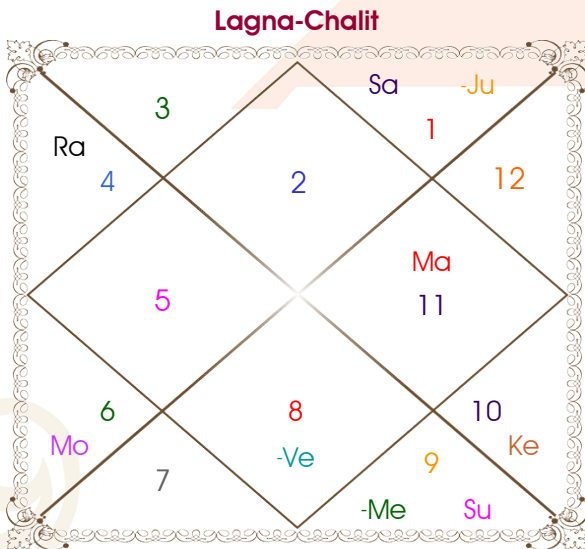

Pankaj

Manvi

Model: Web-FreeMatching

Order No: 121813502

Male : \_\_\_\_\_ Sex \_\_\_\_\_ : Female  
 29/12/1999 : \_\_\_\_\_ Date of Birth \_\_\_\_\_ : 28/08/2001  
 Wednesday : \_\_\_\_\_ Day \_\_\_\_\_ : Tuesday  
 Hour 16:08:00 : \_\_\_\_\_ Time of Birth \_\_\_\_\_ : 22:45:00 Hour  
 Ghati 22:17:12 : \_\_\_\_\_ Time of Birth(Ghati) \_\_\_\_\_ : 41:59:45 Ghati  
 India : \_\_\_\_\_ Country \_\_\_\_\_ : India  
 Delhi : \_\_\_\_\_ City \_\_\_\_\_ : Moradabad  
 28:39:00 North : \_\_\_\_\_ Latitude \_\_\_\_\_ : 28:50:00 North  
 77:13:00 East : \_\_\_\_\_ Longitude \_\_\_\_\_ : 78:45:00 East  
 82:30:00 East : \_\_\_\_\_ Zone \_\_\_\_\_ : 82:30:00 East  
 Hour -00:21:08 : \_\_\_\_\_ Loc Time Corr \_\_\_\_\_ : -00:15:00 Hour  
 Hour 00:00:00 : \_\_\_\_\_ War Time Corr \_\_\_\_\_ : 00:00:00 Hour  
 07:13:07 : \_\_\_\_\_ Sunrise \_\_\_\_\_ : 05:50:47  
 17:32:54 : \_\_\_\_\_ Sunset \_\_\_\_\_ : 18:41:08  
 23:51:11 : \_\_\_\_\_ Lahiri Ayanamsa \_\_\_\_\_ : 23:52:32

Vimshottari Moon 8Y 8M 16D		Degree	Sign	Pln	Sign	Degree	Vimshottari Venus 17Y 8M 9D	
<b>Rahu</b>		13:24:00	Sag	Sun	Leo	11:35:03	<b>Moon</b>	
<b>15/09/2015</b>		11:43:05	Vir	Mon	Sag	14:52:14	<b>09/05/2025</b>	
<b>14/09/2033</b>		01:44:21	Aqu	Mar	Sag	00:53:13	<b>09/05/2035</b>	
Rahu	28/05/2018	03:18:10	Sag	Mer	Vir	01:05:57	Moon	09/03/2026
Jupiter	21/10/2020	01:17:28	Ari	Jup	Gem	15:31:02	Mars	08/10/2026
Saturn	28/08/2023	04:01:20	Sco	Ven	Can	07:57:36	Rahu	08/04/2028
Mercury	16/03/2026	16:36:43	Ari R	Sat	Tau	20:19:31	Jupiter	08/08/2029
Ketu	03/04/2027	10:10:59	Can	Rah R	Gem	10:46:45	Saturn	09/03/2031
Venus	03/04/2030	10:10:59	Cap	Ket R	Sag	10:46:45	Mercury	08/08/2032
Sun	26/02/2031	20:48:16	Cap	Ura R	Cap	28:28:01	Ketu	09/03/2033
Moon	27/08/2032	09:13:56	Cap	Nep R	Cap	12:45:09	Venus	08/11/2034
Mars	14/09/2033	17:29:35	Sco	Plu	Sco	18:40:15	Sun	09/05/2035