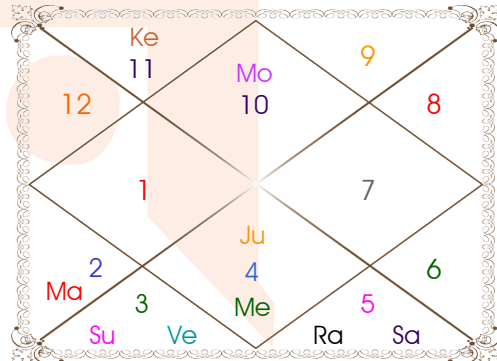

Latitude _____: 29:00:00 North
Longitude _____: 77:42:00 East
Zone _____: 82:30:00 East
Loc Time Corr _____: -00:19:12 Hour
War Time Corr _____: 00:00:00 Hour
Local Mean Time ____: 15:10:48 Hour
Equation of Time ____: -00:05:11 Hour
Siderial Time _____: 10:21:45 Hour
Sunrise _____: 05:27:39 Hour
Sunset _____: 19:20:58 Hour
Day Duration _____: 13:53:20 Hour
Sun Pos. (Ayan) _____: Dakshinayan
Sun Pos. (Gola) _____: Uttar
Season _____: Varsha
Sun Degree _____: 23:59:43 Gemini
Ascendent Degree ____: 02:56:00 Scorpio

Planetary Degrees and their Positions

Pl	R	C	Rasi	Degree	Speed	Nak	Pad	No.	RL	NL	Sub	Dignity
Asc			Sco	02:56:00	306:16:12	Visakha	4	16	Mar	Jup	Rah	---
Sun			Gem	23:59:43	00:57:11	Punrvsu	2	7	Mer	Jup	Mer	NuSign
Mon			Cap	02:06:03	14:52:33	U Sadha	2	21	Sat	Sun	Jup	NuSign
Mar			Tau	16:33:05	00:41:54	Rohini	2	4	Ven	Mon	Sat	NuSign
Mer			Can	18:41:30	00:33:53	Aslesa	1	9	Mon	Mer	Ket	EnSign
Jup			Can	19:08:11	00:12:30	Aslesa	1	9	Mon	Mer	Ket	Exalted
Ven			Gem	11:22:13	01:13:24	Ardra	2	6	Mer	Rah	Sat	FrSign
Sat			Leo	16:34:50	00:05:31	P Phal	1	11	Sun	Ven	Mon	EnSign
Rah	R		Leo	16:03:44	00:06:05	P Phal	1	11	Sun	Ven	Sun	EnSign
Ket	R		Aqu	16:03:44	00:06:05	Satbisha	3	24	Sat	Rah	Ven	EnSign
Ura	R		Lib	23:27:35	00:00:49	Visakha	2	16	Ven	Jup	Sat	---
Nep	R		Sco	24:47:25	00:01:22	Jyestha	3	18	Mar	Mer	Rah	---
Plu			Vir	22:54:08	00:00:27	Hasta	4	13	Mer	Mon	Sun	---
Mid Heaven			Leo	09:56:54	--	Magha	--	10	Sun	Ket	Sat	--

R-Retrograde S-Stationary

C- Combust D-Deep Combust

Rahu : True

Lahiri Ayanamsa : 23:34:11

Lagna-Chalit

Moon Chart

Navamsa Chart

Vimshottari Dasha

- ❖ The above dasa periods have been computed on the basis of Moon Degree. However, as per bhayat / bhabhog the balance of dasa is Sun 3 Y 6 M 18 D.
- ❖ The Dates given for Dasa periods show their endings. Divisions of Vimshottari Dasa for Complete 120 years are given here without any consideration of longevity.