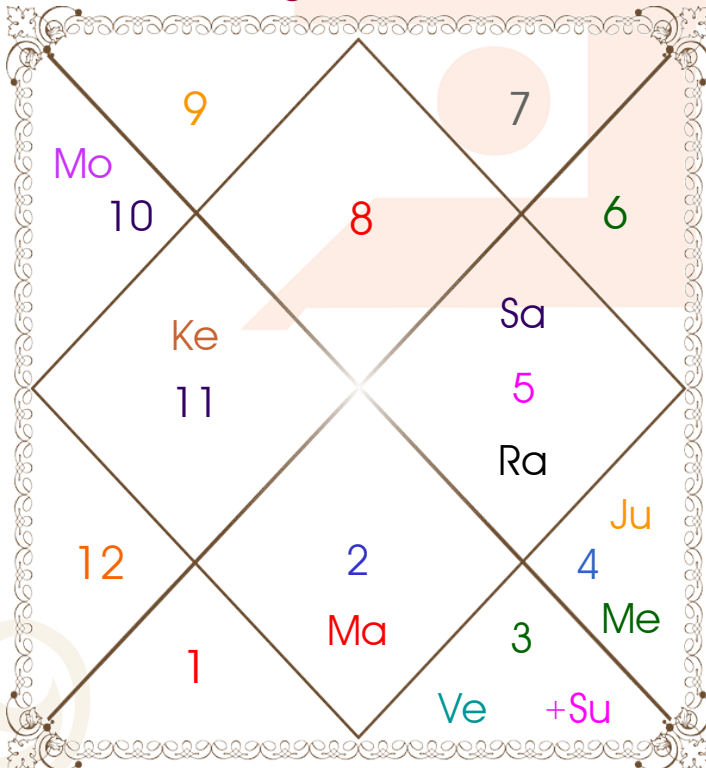

Planetary Degrees and their Positions

Pl	R	C	Rasi	Degree	Speed	Nak	Pad	No.	RL	NL	Sub	Dignity
Asc			Sco	02:56:00	306:16:12	Visakha	4	16	Mar	Jup	Rah	---
Sun			Gem	23:59:43	00:57:11	Punrvsu	2	7	Mer	Jup	Mer	NuSign
Mon			Cap	02:06:03	14:52:33	U Sadha	2	21	Sat	Sun	Jup	NuSign
Mar			Tau	16:33:05	00:41:54	Rohini	2	4	Ven	Mon	Sat	NuSign
Mer			Can	18:41:30	00:33:53	Aslesa	1	9	Mon	Mer	Ket	EnSign
Jup			Can	19:08:11	00:12:30	Aslesa	1	9	Mon	Mer	Ket	Exalted
Ven			Gem	11:22:13	01:13:24	Ardra	2	6	Mer	Rah	Sat	FrSign
Sat			Leo	16:34:50	00:05:31	P Phal	1	11	Sun	Ven	Mon	EnSign
Rah	R		Leo	16:03:44	00:06:05	P Phal	1	11	Sun	Ven	Sun	EnSign
Ket	R		Aqu	16:03:44	00:06:05	Satbisha	3	24	Sat	Rah	Ven	EnSign
Ura	R		Lib	23:27:35	00:00:49	Visakha	2	16	Ven	Jup	Sat	---
Nep	R		Sco	24:47:25	00:01:22	Jyestha	3	18	Mar	Mer	Rah	---
Plu			Vir	22:54:08	00:00:27	Hasta	4	13	Mer	Mon	Sun	---
Mid Heaven			Leo	09:56:54	--	Magha	--	10	Sun	Ket	Sat	--

R-Retrograde S-Stationary

C- Combust D-Deep Combust

Rahu : True

Lahiri Ayanamsa : 23:34:11

Lagna-Chalit