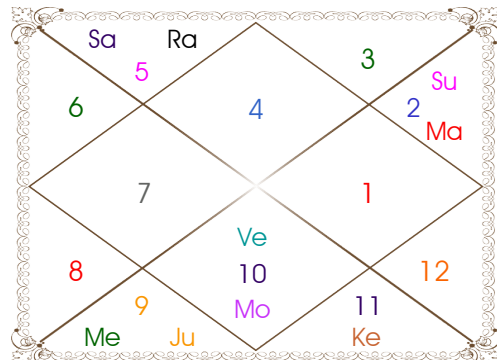

Avakahada Chakra

Ascendent-Lord ____: Scorpio - Mars
Rasi-Lord _____: **Capricorn - Saturn**
Naksh.-Charan ____: **U Sadha - 2**
Nakshatra Lord ____: Sun
Yoga _____: Vaidhriti
Karan _____: Kaulava
Gana _____: Manushya
Yoni _____: Nakul
Nadi _____: Antya
Varan _____: Vaishya
Vashya _____: Jalchar
Varga _____: Mooshak
Yunja _____: Antya
Hansak _____: Bhoomi
Name Alphabet ____: Bho-Bhojraj
Paya(Rasi-Nak) ____: Copper - Copper
SunSign(West) ____: Cancer

Planetary Degrees and their Positions

Pl	R	C	Rasi	Degree	Speed	Nak	Pad	No.	RL	NL	Sub	Dignity
Asc			Sco	02:56:00	306:16:12	Visakha	4	16	Mar	Jup	Rah	---
Sun			Gem	23:59:43	00:57:11	Punrvsu	2	7	Mer	Jup	Mer	NuSign
Mon			Cap	02:06:03	14:52:33	U Sadha	2	21	Sat	Sun	Jup	NuSign
Mar			Tau	16:33:05	00:41:54	Rohini	2	4	Ven	Mon	Sat	NuSign
Mer			Can	18:41:30	00:33:53	Aslesa	1	9	Mon	Mer	Ket	EnSign
Jup			Can	19:08:11	00:12:30	Aslesa	1	9	Mon	Mer	Ket	Exalted
Ven			Gem	11:22:13	01:13:24	Ardra	2	6	Mer	Rah	Sat	FrSign
Sat			Leo	16:34:50	00:05:31	P Phal	1	11	Sun	Ven	Mon	EnSign
Rah	R		Leo	16:03:44	00:06:05	P Phal	1	11	Sun	Ven	Sun	EnSign
Ket	R		Aqu	16:03:44	00:06:05	Satbisha	3	24	Sat	Rah	Ven	EnSign
Ura	R		Lib	23:27:35	00:00:49	Visakha	2	16	Ven	Jup	Sat	---
Nep	R		Sco	24:47:25	00:01:22	Jyestha	3	18	Mar	Mer	Rah	---
Plu			Vir	22:54:08	00:00:27	Hasta	4	13	Mer	Mon	Sun	---
Mid Heaven			Leo	09:56:54	--	Magha	--	10	Sun	Ket	Sat	--

R-Retrograde S-Stationary

C- Combust D-Deep Combust

Rahu : True

Lahiri Ayanamsa : 23:34:11

Lagna-Chalit

Moon Chart

Navamsa Chart

Vimshottari Dasha

- ❖ The above dasa periods have been computed on the basis of Moon Degree. However, as per bhayat / bhabhog the balance of dasa is Sun 3 Y 6 M 18 D.
- ❖ The Dates given for Dasa periods show their endings. Divisions of Vimshottari Dasa for Complete 120 years are given here without any consideration of longevity.