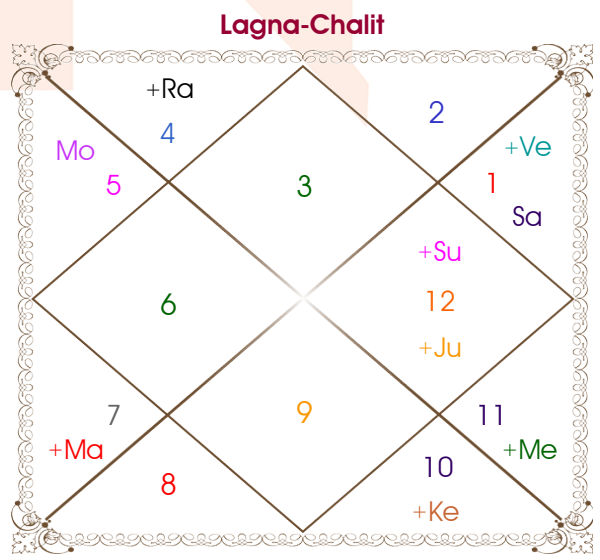

Pankaj

Megha

Model: Web-FreeMatching

Order No: 121809706

Male : \_\_\_\_\_ Sex \_\_\_\_\_ : Female  
 29/12/1999 : \_\_\_\_\_ Date of Birth \_\_\_\_\_ : 28/03/1999  
 Wednesday : \_\_\_\_\_ Day \_\_\_\_\_ : Sunday  
 Hour 16:08:00 : \_\_\_\_\_ Time of Birth \_\_\_\_\_ : 10:50:00 Hour  
 Ghati 22:17:12 : \_\_\_\_\_ Time of Birth(Ghati) \_\_\_\_\_ : 11:22:54 Ghati  
 India : \_\_\_\_\_ Country \_\_\_\_\_ : India  
 Delhi : \_\_\_\_\_ City \_\_\_\_\_ : Hapur  
 28:39:00 North : \_\_\_\_\_ Latitude \_\_\_\_\_ : 28:43:00 North  
 77:13:00 East : \_\_\_\_\_ Longitude \_\_\_\_\_ : 77:47:00 East  
 82:30:00 East : \_\_\_\_\_ Zone \_\_\_\_\_ : 82:30:00 East  
 Hour -00:21:08 : \_\_\_\_\_ Loc Time Corr \_\_\_\_\_ : -00:18:52 Hour  
 Hour 00:00:00 : \_\_\_\_\_ War Time Corr \_\_\_\_\_ : 00:00:00 Hour  
 07:13:07 : \_\_\_\_\_ Sunrise \_\_\_\_\_ : 06:14:33  
 17:32:54 : \_\_\_\_\_ Sunset \_\_\_\_\_ : 18:34:10  
 23:51:11 : \_\_\_\_\_ Lahiri Ayanamsa \_\_\_\_\_ : 23:50:36

Vimshottari Moon 8Y 8M 16D		Degree	Sign	Pln	Sign	Degree	Vimshottari Ketu 6Y 11M 2D	
<b>Rahu</b>		13:24:00	Sag	Sun	Pis	13:14:42	<b>Sun</b>	
<b>15/09/2015</b>		11:43:05	Vir	Mon	Leo	00:08:41	<b>28/02/2026</b>	
<b>14/09/2033</b>		01:44:21	Aqu	Mar R	Lib	17:46:36	<b>28/02/2032</b>	
Rahu	28/05/2018	03:18:10	Sag	Mer R	Aqu	28:18:11	Sun	18/06/2026
Jupiter	21/10/2020	01:17:28	Ari	Jup	Pis	16:15:17	Moon	17/12/2026
Saturn	28/08/2023	04:01:20	Sco	Ven	Ari	17:57:57	Mars	24/04/2027
Mercury	16/03/2026	16:36:43	Ari R	Sat	Ari	09:07:42	Rahu	18/03/2028
Ketu	03/04/2027	10:10:59	Can	Rah R	Can	27:33:23	Jupiter	04/01/2029
Venus	03/04/2030	10:10:59	Cap	Ket R	Cap	27:33:23	Saturn	17/12/2029
Sun	26/02/2031	20:48:16	Cap	Ura	Cap	21:45:45	Mercury	23/10/2030
Moon	27/08/2032	09:13:56	Cap	Nep	Cap	10:05:50	Ketu	28/02/2031
Mars	14/09/2033	17:29:35	Sco	Plu R	Sco	16:35:44	Venus	28/02/2032