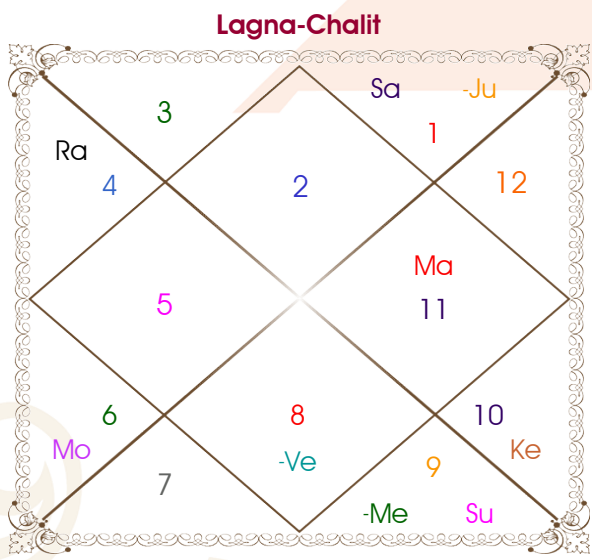

Pankaj

Megha

Model: Web-FreeMatching

Order No: 121809706

Male : \_\_\_\_\_ Sex \_\_\_\_\_ : Female  
 29/12/1999 : \_\_\_\_\_ Date of Birth \_\_\_\_\_ : 28/03/1999  
 Wednesday : \_\_\_\_\_ Day \_\_\_\_\_ : Sunday  
 Hour 16:08:00 : \_\_\_\_\_ Time of Birth \_\_\_\_\_ : 10:50:00 Hour  
 Ghati 22:17:12 : \_\_\_\_\_ Time of Birth(Ghati) \_\_\_\_\_ : 11:22:54 Ghati  
 India : \_\_\_\_\_ Country \_\_\_\_\_ : India  
 Delhi : \_\_\_\_\_ City \_\_\_\_\_ : Hapur  
 28:39:00 North : \_\_\_\_\_ Latitude \_\_\_\_\_ : 28:43:00 North  
 77:13:00 East : \_\_\_\_\_ Longitude \_\_\_\_\_ : 77:47:00 East  
 82:30:00 East : \_\_\_\_\_ Zone \_\_\_\_\_ : 82:30:00 East  
 Hour -00:21:08 : \_\_\_\_\_ Loc Time Corr \_\_\_\_\_ : -00:18:52 Hour  
 Hour 00:00:00 : \_\_\_\_\_ War Time Corr \_\_\_\_\_ : 00:00:00 Hour  
 07:13:07 : \_\_\_\_\_ Sunrise \_\_\_\_\_ : 06:14:33  
 17:32:54 : \_\_\_\_\_ Sunset \_\_\_\_\_ : 18:34:10  
 23:51:11 : \_\_\_\_\_ Lahiri Ayanamsa \_\_\_\_\_ : 23:50:36

Vimshottari Moon 8Y 8M 16D		Degree	Sign	Pln	Sign	Degree	Vimshottari Ketu 6Y 11M 2D	
<b>Rahu</b>		13:24:00	Sag	Sun	Pis	13:14:42	<b>Sun</b>	
<b>15/09/2015</b>		11:43:05	Vir	Mon	Leo	00:08:41	<b>28/02/2026</b>	
<b>14/09/2033</b>		01:44:21	Aqu	Mar R	Lib	17:46:36	<b>28/02/2032</b>	
Rahu	28/05/2018	03:18:10	Sag	Mer R	Aqu	28:18:11	Sun	18/06/2026
Jupiter	21/10/2020	01:17:28	Ari	Jup	Pis	16:15:17	Moon	17/12/2026
Saturn	28/08/2023	04:01:20	Sco	Ven	Ari	17:57:57	Mars	24/04/2027
Mercury	16/03/2026	16:36:43	Ari R	Sat	Ari	09:07:42	Rahu	18/03/2028
Ketu	03/04/2027	10:10:59	Can	Rah R	Can	27:33:23	Jupiter	04/01/2029
Venus	03/04/2030	10:10:59	Cap	Ket R	Cap	27:33:23	Saturn	17/12/2029
Sun	26/02/2031	20:48:16	Cap	Ura	Cap	21:45:45	Mercury	23/10/2030
Moon	27/08/2032	09:13:56	Cap	Nep	Cap	10:05:50	Ketu	28/02/2031
Mars	14/09/2033	17:29:35	Sco	Plu R	Sco	16:35:44	Venus	28/02/2032