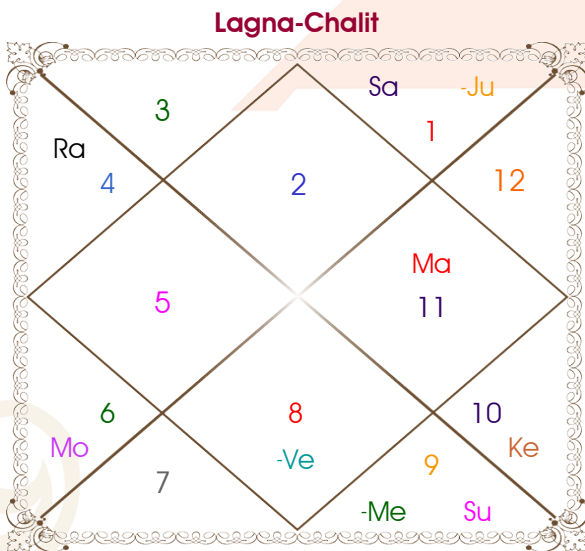

Pankaj Sharma

Sakshi Sharma

Model: Web-FreeMatching

Order No: 121803704

Male : \_\_\_\_\_ Sex \_\_\_\_\_ : Female  
 29/12/1999 : \_\_\_\_\_ Date of Birth \_\_\_\_\_ : 14/06/1999  
 Wednesday : \_\_\_\_\_ Day \_\_\_\_\_ : Monday  
 Hour 16:08:00 : \_\_\_\_\_ Time of Birth \_\_\_\_\_ : 21:45:00 Hour  
 Ghati 22:17:12 : \_\_\_\_\_ Time of Birth(Ghati) \_\_\_\_\_ : 40:55:16 Ghati  
 India : \_\_\_\_\_ Country \_\_\_\_\_ : India  
 Delhi : \_\_\_\_\_ City \_\_\_\_\_ : Delhi  
 28:39:00 North : \_\_\_\_\_ Latitude \_\_\_\_\_ : 28:39:00 North  
 77:13:00 East : \_\_\_\_\_ Longitude \_\_\_\_\_ : 77:13:00 East  
 82:30:00 East : \_\_\_\_\_ Zone \_\_\_\_\_ : 82:30:00 East  
 Hour -00:21:08 : \_\_\_\_\_ Loc Time Corr \_\_\_\_\_ : -00:21:08 Hour  
 Hour 00:00:00 : \_\_\_\_\_ War Time Corr \_\_\_\_\_ : 00:00:00 Hour  
 07:13:07 : \_\_\_\_\_ Sunrise \_\_\_\_\_ : 05:22:53  
 17:32:54 : \_\_\_\_\_ Sunset \_\_\_\_\_ : 19:19:43  
 23:51:11 : \_\_\_\_\_ Lahiri Ayanamsa \_\_\_\_\_ : 23:50:45

Vimshottari Moon 8Y 8M 16D		Degree	Sign	Pln	Sign	Degree	Vimshottari Rahu 11Y 0M 28D	
<b>Rahu</b>		13:24:00	Sag	Sun	Tau	29:19:39	<b>Jupiter</b>	
<b>15/09/2015</b>		11:43:05	Vir	Mon	Gem	11:47:41	<b>12/07/2010</b>	
<b>14/09/2033</b>		01:44:21	Aqu	Mar	Lib	01:17:30	<b>12/07/2026</b>	
Rahu	28/05/2018	03:18:10	Sag	Mer	Gem	19:51:38	Jupiter	30/08/2012
Jupiter	21/10/2020	01:17:28	Ari	Jup	Ari	03:47:55	Saturn	13/03/2015
Saturn	28/08/2023	04:01:20	Sco	Ven	Can	14:38:26	Mercury	18/06/2017
Mercury	16/03/2026	16:36:43	Ari	R Sat	Ari	18:44:38	Ketu	25/05/2018
Ketu	03/04/2027	10:10:59	Can	Rah R	Can	20:12:27	Venus	23/01/2021
Venus	03/04/2030	10:10:59	Cap	Ket R	Cap	20:12:27	Sun	11/11/2021
Sun	26/02/2031	20:48:16	Cap	Ura R	Cap	22:43:27	Moon	13/03/2023
Moon	27/08/2032	09:13:56	Cap	Nep R	Cap	10:08:27	Mars	17/02/2024
Mars	14/09/2033	17:29:35	Sco	Plu R	Sco	14:53:29	Rahu	12/07/2026