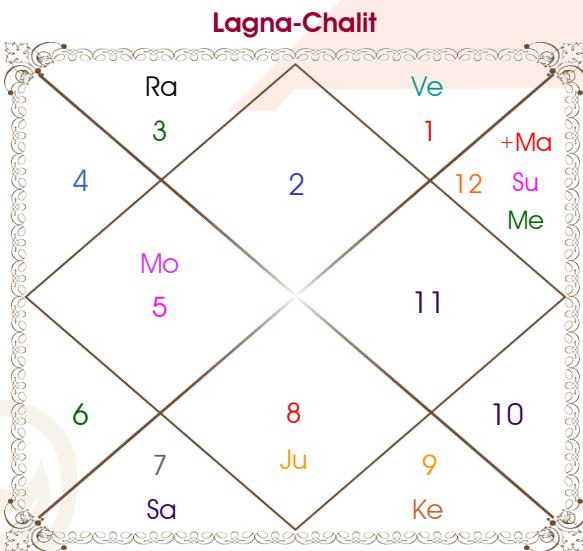

Raju

Aarti

Model: Web-FreeMatching

Order No: 121799806

Male : _____ Sex _____ : Female
 27/03/1983 : _____ Date of Birth _____ : 19/07/1987
 Sunday : _____ Day _____ : Sunday
 Hour 10:30:00 : _____ Time of Birth _____ : 22:25:00 Hour
 Ghati 09:43:20 : _____ Time of Birth(Ghati) _____ : 40:39:06 Ghati
 India : _____ Country _____ : India
 Ulhasnagar : _____ City _____ : Ulhasnagar
 19:13:00 North : _____ Latitude _____ : 19:13:00 North
 73:07:00 East : _____ Longitude _____ : 73:07:00 East
 82:30:00 East : _____ Zone _____ : 82:30:00 East
 Hour -00:37:32 : _____ Loc Time Corr _____ : -00:37:32 Hour
 Hour 00:00:00 : _____ War Time Corr _____ : 00:00:00 Hour
 06:36:39 : _____ Sunrise _____ : 06:09:21
 18:49:54 : _____ Sunset _____ : 19:17:54
 23:37:05 : _____ Lahiri Ayanamsa _____ : 23:40:58

Vimshottari Venus 8Y 9M 19D		Degree	Sign	Pln	Sign	Degree	Vimshottari Venus 2Y 11M 21D	
Rahu		18:15:26	Tau	Asc	Aqu	28:23:32	Rahu	
14/01/2015		12:20:42	Pis	Sun	Can	02:48:33	10/07/2013	
13/01/2033		20:47:54	Leo	Mon	Ari	24:40:59	10/07/2031	
Rahu	26/09/2017	29:22:43	Pis	Mar	Can	14:36:39	Rahu	22/03/2016
Jupiter	20/02/2020	13:05:41	Pis	Mer	Gem	14:35:26	Jupiter	16/08/2018
Saturn	26/12/2022	17:18:17	Sco	Jup	Ari	04:29:57	Saturn	22/06/2021
Mercury	15/07/2025	15:48:07	Ari	Ven	Gem	23:18:51	Mercury	09/01/2024
Ketu	02/08/2026	09:20:49	Lib	R Sat	R Sco	21:34:54	Ketu	27/01/2025
Venus	02/08/2029	05:25:33	Gem	R Rah	R Pis	11:31:11	Venus	27/01/2028
Sun	27/06/2030	05:25:33	Sag	R Ket	R Vir	11:31:11	Sun	21/12/2028
Moon	27/12/2031	15:25:20	Sco	R Ura	R Sco	29:47:27	Moon	22/06/2030
Mars	13/01/2033	05:36:28	Sag	Nep	R Sag	12:23:33	Mars	10/07/2031
		05:08:32	Lib	R Plu	Lib	13:28:00		

Bhakoot Dosh is not Severe since rasi lords are friendly.

Raju belongs to Shwan varga and Aarti belongs to Mrig varga. Relationship between these two is Friendly.

Ashtakoot matching suggests that match between Raju and Aarti is Average.