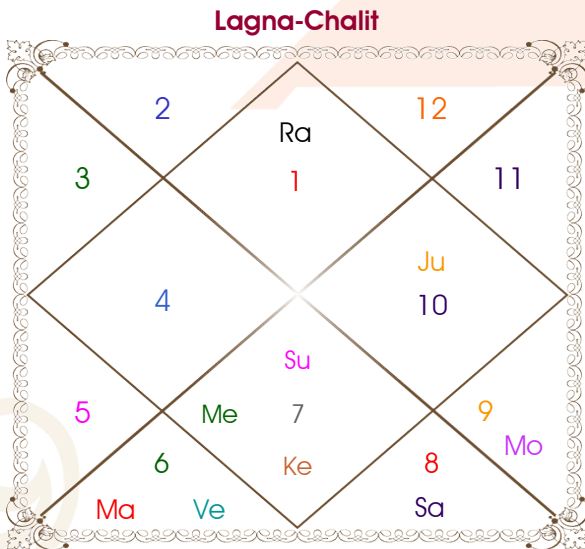

Santosh

Aarti

Model: Web-FreeMatching

Order No: 121799805

Male : \_\_\_\_\_ Sex \_\_\_\_\_ : Female  
 19/10/1985 : \_\_\_\_\_ Date of Birth \_\_\_\_\_ : 19/07/1987  
 Saturday : \_\_\_\_\_ Day \_\_\_\_\_ : Sunday  
 Hour 18:45:00 : \_\_\_\_\_ Time of Birth \_\_\_\_\_ : 22:25:00 Hour  
 Ghati 30:29:27 : \_\_\_\_\_ Time of Birth(Ghati) \_\_\_\_\_ : 40:39:06 Ghati  
 India : \_\_\_\_\_ Country \_\_\_\_\_ : India  
 Ulhasnagar : \_\_\_\_\_ City \_\_\_\_\_ : Ulhasnagar  
 19:13:00 North : \_\_\_\_\_ Latitude \_\_\_\_\_ : 19:13:00 North  
 73:07:00 East : \_\_\_\_\_ Longitude \_\_\_\_\_ : 73:07:00 East  
 82:30:00 East : \_\_\_\_\_ Zone \_\_\_\_\_ : 82:30:00 East  
 Hour -00:37:32 : \_\_\_\_\_ Loc Time Corr \_\_\_\_\_ : -00:37:32 Hour  
 Hour 00:00:00 : \_\_\_\_\_ War Time Corr \_\_\_\_\_ : 00:00:00 Hour  
 06:33:13 : \_\_\_\_\_ Sunrise \_\_\_\_\_ : 06:09:21  
 18:11:45 : \_\_\_\_\_ Sunset \_\_\_\_\_ : 19:17:54  
 23:39:19 : \_\_\_\_\_ Lahiri Ayanamsa \_\_\_\_\_ : 23:40:58

Vimshottari Venus 15Y 10M 5D		Degree	Sign	Pln	Sign	Degree	Vimshottari Venus 2Y 11M 21D	
<b>Rahu</b>		02:26:37	Lib	Sun	Can	02:48:33	<b>Rahu</b>	
<b>25/08/2024</b>		16:06:01	Sag	Mon	Ari	24:40:59	<b>10/07/2013</b>	
<b>26/08/2042</b>		01:16:14	Vir	Mar	Can	14:36:39	<b>10/07/2031</b>	
Rahu	08/05/2027	19:36:15	Lib	Mer	Gem	14:35:26	Rahu	22/03/2016
Jupiter	01/10/2029	13:53:48	Cap	Jup	Ari	04:29:57	Jupiter	16/08/2018
Saturn	07/08/2032	10:04:24	Vir	Ven	Gem	23:18:51	Saturn	22/06/2021
Mercury	24/02/2035	03:04:32	Sco	Sat R	Sco	21:34:54	Mercury	09/01/2024
Ketu	14/03/2036	15:35:54	Ari	Rah R	Pis	11:31:11	Ketu	27/01/2025
Venus	15/03/2039	15:35:54	Lib	Ket R	Vir	11:31:11	Venus	27/01/2028
Sun	06/02/2040	21:40:01	Sco	Ura R	Sco	29:47:27	Sun	21/12/2028
Moon	07/08/2041	07:34:03	Sag	Nep R	Sag	12:23:33	Moon	22/06/2030
Mars	26/08/2042	10:40:41	Lib	Plu	Lib	13:28:00	Mars	10/07/2031