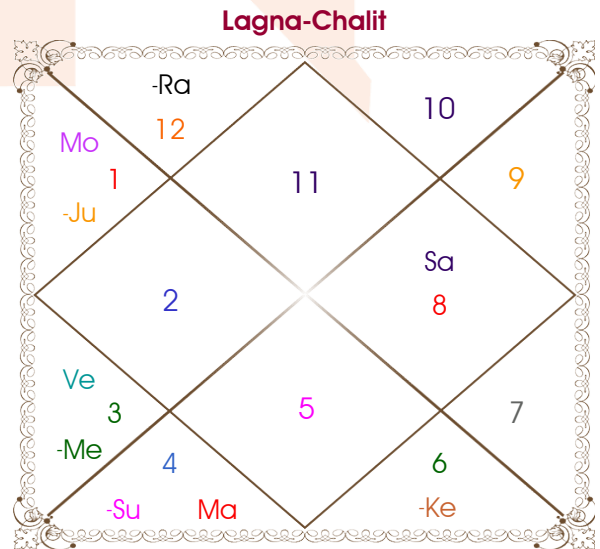

Santosh

Aarti

Model: Web-FreeMatching

Order No: 121799805

Male : \_\_\_\_\_ Sex \_\_\_\_\_ : Female  
 19/10/1985 : \_\_\_\_\_ Date of Birth \_\_\_\_\_ : 19/07/1987  
 Saturday : \_\_\_\_\_ Day \_\_\_\_\_ : Sunday  
 Hour 18:45:00 : \_\_\_\_\_ Time of Birth \_\_\_\_\_ : 22:25:00 Hour  
 Ghati 30:29:27 : \_\_\_\_\_ Time of Birth(Ghati) \_\_\_\_\_ : 40:39:06 Ghati  
 India : \_\_\_\_\_ Country \_\_\_\_\_ : India  
 Ulhasnagar : \_\_\_\_\_ City \_\_\_\_\_ : Ulhasnagar  
 19:13:00 North : \_\_\_\_\_ Latitude \_\_\_\_\_ : 19:13:00 North  
 73:07:00 East : \_\_\_\_\_ Longitude \_\_\_\_\_ : 73:07:00 East  
 82:30:00 East : \_\_\_\_\_ Zone \_\_\_\_\_ : 82:30:00 East  
 Hour -00:37:32 : \_\_\_\_\_ Loc Time Corr \_\_\_\_\_ : -00:37:32 Hour  
 Hour 00:00:00 : \_\_\_\_\_ War Time Corr \_\_\_\_\_ : 00:00:00 Hour  
 06:33:13 : \_\_\_\_\_ Sunrise \_\_\_\_\_ : 06:09:21  
 18:11:45 : \_\_\_\_\_ Sunset \_\_\_\_\_ : 19:17:54  
 23:39:19 : \_\_\_\_\_ Lahiri Ayanamsa \_\_\_\_\_ : 23:40:58

Vimshottari Venus 15Y 10M 5D		Degree	Sign	Pln	Sign	Degree	Vimshottari Venus 2Y 11M 21D	
<b>Rahu</b>		02:26:37	Lib	Sun	Can	02:48:33	<b>Rahu</b>	
<b>25/08/2024</b>		16:06:01	Sag	Mon	Ari	24:40:59	<b>10/07/2013</b>	
<b>26/08/2042</b>		01:16:14	Vir	Mar	Can	14:36:39	<b>10/07/2031</b>	
Rahu	08/05/2027	19:36:15	Lib	Mer	Gem	14:35:26	Rahu	22/03/2016
Jupiter	01/10/2029	13:53:48	Cap	Jup	Ari	04:29:57	Jupiter	16/08/2018
Saturn	07/08/2032	10:04:24	Vir	Ven	Gem	23:18:51	Saturn	22/06/2021
Mercury	24/02/2035	03:04:32	Sco	Sat R	Sco	21:34:54	Mercury	09/01/2024
Ketu	14/03/2036	15:35:54	Ari	Rah R	Pis	11:31:11	Ketu	27/01/2025
Venus	15/03/2039	15:35:54	Lib	Ket R	Vir	11:31:11	Venus	27/01/2028
Sun	06/02/2040	21:40:01	Sco	Ura R	Sco	29:47:27	Sun	21/12/2028
Moon	07/08/2041	07:34:03	Sag	Nep R	Sag	12:23:33	Moon	22/06/2030
Mars	26/08/2042	10:40:41	Lib	Plu	Lib	13:28:00	Mars	10/07/2031