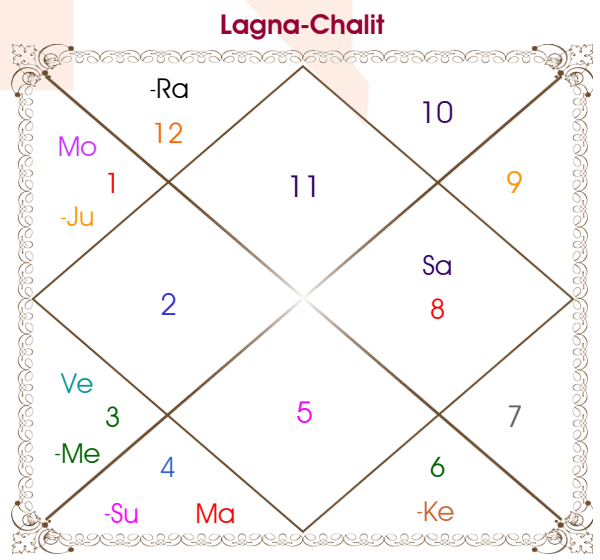

Sanjay

Aarti

Model: Web-FreeMatching

Order No: 121799804

Male : \_\_\_\_\_ Sex \_\_\_\_\_ : Female  
 28/09/1982 : \_\_\_\_\_ Date of Birth \_\_\_\_\_ : 19/07/1987  
 Tuesday : \_\_\_\_\_ Day \_\_\_\_\_ : Sunday  
 Hour 17:20:00 : \_\_\_\_\_ Time of Birth \_\_\_\_\_ : 22:25:00 Hour  
 Ghati 27:10:55 : \_\_\_\_\_ Time of Birth(Ghati) \_\_\_\_\_ : 40:39:06 Ghati  
 India : \_\_\_\_\_ Country \_\_\_\_\_ : India  
 Ulhasnagar : \_\_\_\_\_ City \_\_\_\_\_ : Ulhasnagar  
 19:13:00 North : \_\_\_\_\_ Latitude \_\_\_\_\_ : 19:13:00 North  
 73:07:00 East : \_\_\_\_\_ Longitude \_\_\_\_\_ : 73:07:00 East  
 82:30:00 East : \_\_\_\_\_ Zone \_\_\_\_\_ : 82:30:00 East  
 Hour -00:37:32 : \_\_\_\_\_ Loc Time Corr \_\_\_\_\_ : -00:37:32 Hour  
 Hour 00:00:00 : \_\_\_\_\_ War Time Corr \_\_\_\_\_ : 00:00:00 Hour  
 06:27:37 : \_\_\_\_\_ Sunrise \_\_\_\_\_ : 06:09:21  
 18:28:46 : \_\_\_\_\_ Sunset \_\_\_\_\_ : 19:17:54  
 23:36:40 : \_\_\_\_\_ Lahiri Ayanamsa \_\_\_\_\_ : 23:40:58

Vimshottari Moon 4Y 3M 2D		Degree	Sign	Pln	Sign	Degree	Vimshottari Venus 2Y 11M 21D	
Jupiter		11:24:55	Vir	Sun	Can	02:48:33	Rahu	
31/12/2011		17:39:30	Cap	Mon	Ari	24:40:59	10/07/2013	
31/12/2027		12:12:38	Sco	Mar	Can	14:36:39	10/07/2031	
Jupiter	17/02/2014	19:12:18	Vir	R Mer	Gem	14:35:26	Rahu	22/03/2016
Saturn	31/08/2016	17:27:42	Lib	Jup	Ari	04:29:57	Jupiter	16/08/2018
Mercury	06/12/2018	01:56:22	Vir	Ven	Gem	23:18:51	Saturn	22/06/2021
Ketu	12/11/2019	29:06:05	Vir	Sat R	Sco	21:34:54	Mercury	09/01/2024
Venus	13/07/2022	15:52:39	Gem R	Rah R	Pis	11:31:11	Ketu	27/01/2025
Sun	02/05/2023	15:52:39	Sag R	Ket R	Vir	11:31:11	Venus	27/01/2028
Moon	31/08/2024	08:00:56	Sco	Ura R	Sco	29:47:27	Sun	21/12/2028
Mars	06/08/2025	00:48:06	Sag	Nep R	Sag	12:23:33	Moon	22/06/2030
Rahu	31/12/2027	02:22:37	Lib	Plu	Lib	13:28:00	Mars	10/07/2031