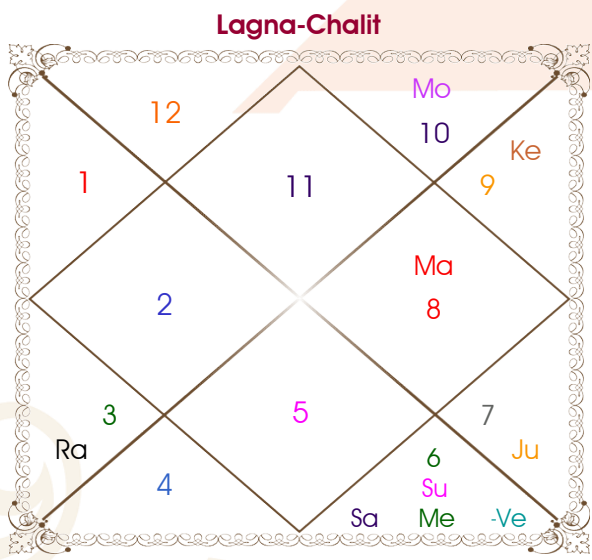

Sanjay

Aarti

Model: Web-FreeMatching

Order No: 121799804

Male : \_\_\_\_\_ Sex \_\_\_\_\_ : Female  
 28/09/1982 : \_\_\_\_\_ Date of Birth \_\_\_\_\_ : 19/07/1987  
 Tuesday : \_\_\_\_\_ Day \_\_\_\_\_ : Sunday  
 Hour 17:20:00 : \_\_\_\_\_ Time of Birth \_\_\_\_\_ : 22:25:00 Hour  
 Ghati 27:10:55 : \_\_\_\_\_ Time of Birth(Ghati) \_\_\_\_\_ : 40:39:06 Ghati  
 India : \_\_\_\_\_ Country \_\_\_\_\_ : India  
 Ulhasnagar : \_\_\_\_\_ City \_\_\_\_\_ : Ulhasnagar  
 19:13:00 North : \_\_\_\_\_ Latitude \_\_\_\_\_ : 19:13:00 North  
 73:07:00 East : \_\_\_\_\_ Longitude \_\_\_\_\_ : 73:07:00 East  
 82:30:00 East : \_\_\_\_\_ Zone \_\_\_\_\_ : 82:30:00 East  
 Hour -00:37:32 : \_\_\_\_\_ Loc Time Corr \_\_\_\_\_ : -00:37:32 Hour  
 Hour 00:00:00 : \_\_\_\_\_ War Time Corr \_\_\_\_\_ : 00:00:00 Hour  
 06:27:37 : \_\_\_\_\_ Sunrise \_\_\_\_\_ : 06:09:21  
 18:28:46 : \_\_\_\_\_ Sunset \_\_\_\_\_ : 19:17:54  
 23:36:40 : \_\_\_\_\_ Lahiri Ayanamsa \_\_\_\_\_ : 23:40:58

Vimshottari Moon 4Y 3M 2D		Degree	Sign	Pln	Sign	Degree	Vimshottari Venus 2Y 11M 21D	
Jupiter		11:24:55	Vir	Sun	Can	02:48:33	Rahu	
31/12/2011		17:39:30	Cap	Mon	Ari	24:40:59	10/07/2013	
31/12/2027		12:12:38	Sco	Mar	Can	14:36:39	10/07/2031	
Jupiter	17/02/2014	19:12:18	Vir	R Mer	Gem	14:35:26	Rahu	22/03/2016
Saturn	31/08/2016	17:27:42	Lib	Jup	Ari	04:29:57	Jupiter	16/08/2018
Mercury	06/12/2018	01:56:22	Vir	Ven	Gem	23:18:51	Saturn	22/06/2021
Ketu	12/11/2019	29:06:05	Vir	Sat R	Sco	21:34:54	Mercury	09/01/2024
Venus	13/07/2022	15:52:39	Gem R	Rah R	Pis	11:31:11	Ketu	27/01/2025
Sun	02/05/2023	15:52:39	Sag R	Ket R	Vir	11:31:11	Venus	27/01/2028
Moon	31/08/2024	08:00:56	Sco	Ura R	Sco	29:47:27	Sun	21/12/2028
Mars	06/08/2025	00:48:06	Sag	Nep R	Sag	12:23:33	Moon	22/06/2030
Rahu	31/12/2027	02:22:37	Lib	Plu	Lib	13:28:00	Mars	10/07/2031