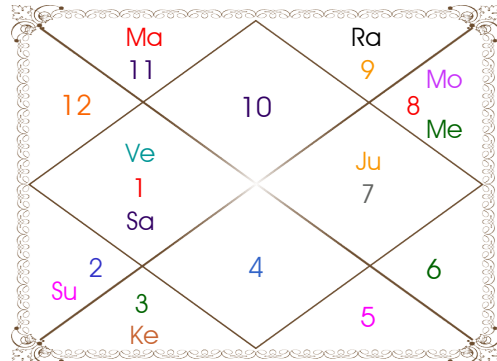

Planetary Degrees and their Positions

Pl	R	C	Rasi	Degree	Speed	Nak	Pad	No.	RL	NL	Sub	Dignity
Asc			Vir	01:44:56	317:58:13	U Phal	2	12	Mer	Sun	Jup	---
Sun			Sag	06:01:47	01:01:07	Moola	2	19	Jup	Ket	Rah	FrSign
Mon			Aqu	03:26:20	11:48:22	Dhanish	4	23	Sat	Mar	Ven	NuSign
Mar	R		Can	25:41:05	00:00:57	Aslesa	3	9	Mon	Mer	Rah	Dblitted
Mer			Sag	25:52:28	00:44:13	P Sadha	4	20	Jup	Ven	Mer	NuSign
Jup			Aqu	00:22:02	00:11:11	Dhanish	3	23	Sat	Mar	Mer	NuSign
Ven		C	Sag	00:58:34	01:15:31	Moola	1	19	Jup	Ket	Ven	NuSign
Sat			Vir	10:10:45	00:02:27	Hasta	1	13	Mer	Mon	Mon	FrSign
Rah			Sag	27:10:41	00:01:42	U Sadha	1	21	Jup	Sun	Sun	Dblitted
Ket			Gem	27:10:41	00:01:42	Punrvsu	3	7	Mer	Jup	Ven	Dblitted
Ura			Aqu	28:52:23	00:01:01	P Bhad	3	25	Sat	Jup	Sun	---
Nep			Aqu	00:18:09	00:01:30	Dhanish	3	23	Sat	Mar	Mer	---
Plu			Sag	08:56:13	00:02:11	Moola	3	19	Jup	Ket	Jup	---
Mid Heaven			Gem	01:34:18	--	Mrgsra	--	5	Mer	Mar	Mer	--

R-Retrograde S-Stationary

C- Combust D-Deep Combust

Rahu : True

Lahiri Ayanamsa : 24:00:03

Lagna-Chalit

Moon Chart

Navamsa Chart

Vimshottari Dasha

- ❖ The above dasa periods have been computed on the basis of Moon Degree. However, as per bhayat / bhabhog the balance of dasa is Mar 1 Y 8 M 9 D.
- ❖ The Dates given for Dasa periods show their endings. Divisions of Vimshottari Dasa for Complete 120 years are given here without any consideration of longevity.