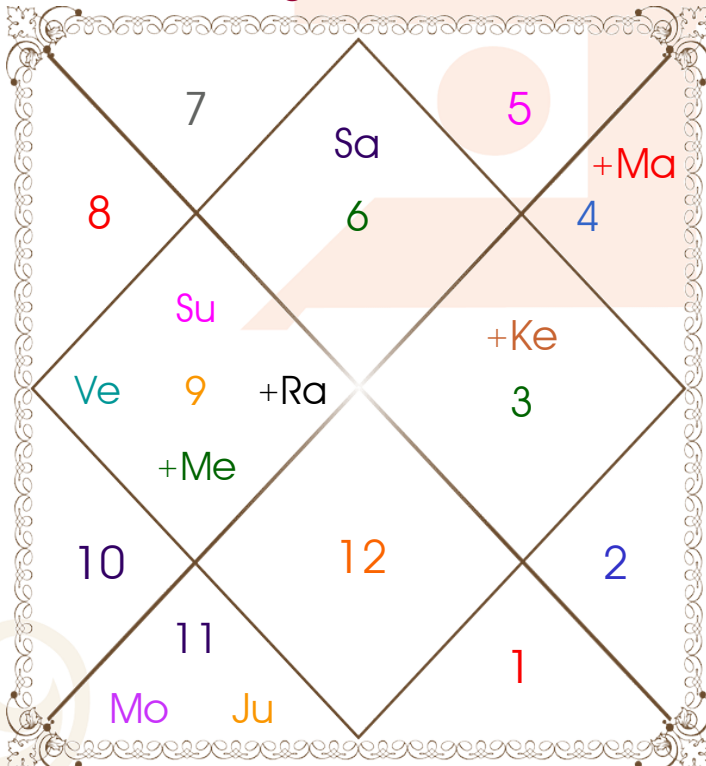

Planetary Degrees and their Positions

Pl	R	C	Rasi	Degree	Speed	Nak	Pad	No.	RL	NL	Sub	Dignity
Asc			Vir	01:44:56	317:58:13	U Phal	2	12	Mer	Sun	Jup	---
Sun			Sag	06:01:47	01:01:07	Moola	2	19	Jup	Ket	Rah	FrSign
Mon			Aqu	03:26:20	11:48:22	Dhanish	4	23	Sat	Mar	Ven	NuSign
Mar	R		Can	25:41:05	00:00:57	Aslesa	3	9	Mon	Mer	Rah	Dblitted
Mer			Sag	25:52:28	00:44:13	P Sadha	4	20	Jup	Ven	Mer	NuSign
Jup			Aqu	00:22:02	00:11:11	Dhanish	3	23	Sat	Mar	Mer	NuSign
Ven		C	Sag	00:58:34	01:15:31	Moola	1	19	Jup	Ket	Ven	NuSign
Sat			Vir	10:10:45	00:02:27	Hasta	1	13	Mer	Mon	Mon	FrSign
Rah			Sag	27:10:41	00:01:42	U Sadha	1	21	Jup	Sun	Sun	Dblitted
Ket			Gem	27:10:41	00:01:42	Punrvsu	3	7	Mer	Jup	Ven	Dblitted
Ura			Aqu	28:52:23	00:01:01	P Bhad	3	25	Sat	Jup	Sun	---
Nep			Aqu	00:18:09	00:01:30	Dhanish	3	23	Sat	Mar	Mer	---
Plu			Sag	08:56:13	00:02:11	Moola	3	19	Jup	Ket	Jup	---
Mid Heaven			Gem	01:34:18	--	Mrgsra	--	5	Mer	Mar	Mer	--

R-Retrograde S-Stationary

C- Combust D-Deep Combust

Rahu : True

Lahiri Ayanamsa : 24:00:03

Lagna-Chalit