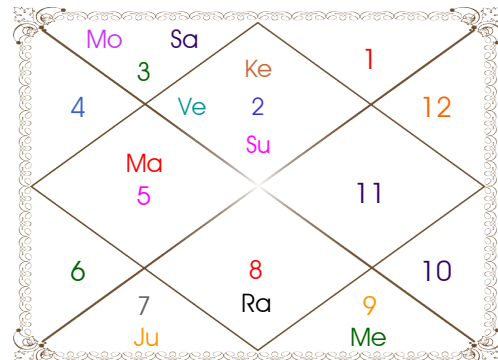

Planetary Degrees and their Positions

| Pl | R | C | Rasi | Degree | Speed | Nak | Pad | No. | RL | NL | Sub | Dignity |
|------------|---|---|------|----------|-----------|----------|-----|-----|-----|-----|-----|----------|
| Asc | | | Leo | 06:09:45 | 328:59:54 | Magha | 2 | 10 | Sun | Ket | Rah | --- |
| Sun | | | Leo | 05:38:08 | 00:57:50 | Magha | 2 | 10 | Sun | Ket | Rah | Moltrikn |
| Mon | | | Gem | 29:14:20 | 12:08:09 | Punrvsu | 3 | 7 | Mer | Jup | Sun | FrSign |
| Mar | | | Vir | 26:16:21 | 00:38:22 | Chitra | 1 | 14 | Mer | Mar | Jup | EnSign |
| Mer | | | Leo | 27:37:54 | 01:29:17 | U Phal | 1 | 12 | Sun | Sun | Mon | FrSign |
| Jup | | | Sco | 12:21:19 | 00:03:38 | Anuradha | 3 | 17 | Mar | Sat | Mar | FrSign |
| Ven | | C | Leo | 06:11:24 | 01:14:18 | Magha | 2 | 10 | Sun | Ket | Rah | EnSign |
| Sat | R | | Aqu | 29:12:21 | 00:04:01 | P Bhad | 3 | 25 | Sat | Jup | Sun | OwnSign |
| Rah | R | | Lib | 04:36:23 | 00:09:17 | Chitra | 4 | 14 | Ven | Mar | Ven | FrSign |
| Ket | R | | Ari | 04:36:23 | 00:09:17 | Asvini | 2 | 1 | Mar | Ket | Mon | FrSign |
| Ura | R | | Cap | 03:29:33 | 00:01:54 | U Sadha | 3 | 21 | Sat | Sun | Sat | --- |
| Nep | R | | Sag | 29:26:58 | 00:01:14 | U Sadha | 1 | 21 | Jup | Sun | Rah | --- |
| Plu | | | Sco | 04:04:32 | 00:00:29 | Anuradha | 1 | 17 | Mar | Sat | Sat | --- |
| Mid Heaven | | | Tau | 05:56:03 | -- | Krittika | -- | 3 | Ven | Sun | Mer | -- |

R-Retrograde S-Stationary

C- Combust D-Deep Combust

Rahu : True

Lahiri Ayanamsa : 23:47:56

Lagna-Chalit

Moon Chart

Navamsa Chart

Vimshottari Dasha

- ❖ The above dasa periods have been computed on the basis of Moon Degree. However, as per bhayat / bhabhog the balance of dasa is **Jup 4 Y 10 M 19 D**.
- ❖ The Dates given for Dasa periods show their endings. Divisions of Vimshottari Dasa for Complete 120 years are given here without any consideration of longevity.