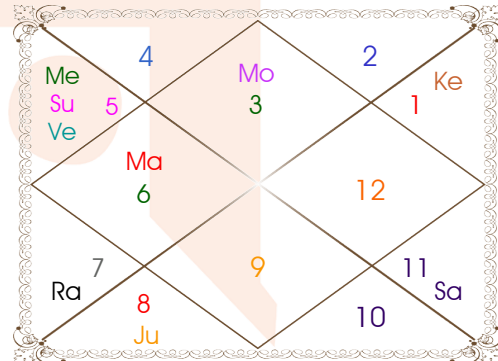

Planetary Degrees and their Positions

| Pl | R | C | Rasi | Degree | Speed | Nak | Pad | No. | RL | NL | Sub | Dignity |
|------------|---|---|------|----------|-----------|----------|-----|-----|-----|-----|-----|----------|
| Asc | | | Leo | 06:09:45 | 328:59:54 | Magha | 2 | 10 | Sun | Ket | Rah | --- |
| Sun | | | Leo | 05:38:08 | 00:57:50 | Magha | 2 | 10 | Sun | Ket | Rah | Moltrikn |
| Mon | | | Gem | 29:14:20 | 12:08:09 | Punrvsu | 3 | 7 | Mer | Jup | Sun | FrSign |
| Mar | | | Vir | 26:16:21 | 00:38:22 | Chitra | 1 | 14 | Mer | Mar | Jup | EnSign |
| Mer | | | Leo | 27:37:54 | 01:29:17 | U Phal | 1 | 12 | Sun | Sun | Mon | FrSign |
| Jup | | | Sco | 12:21:19 | 00:03:38 | Anuradha | 3 | 17 | Mar | Sat | Mar | FrSign |
| Ven | | C | Leo | 06:11:24 | 01:14:18 | Magha | 2 | 10 | Sun | Ket | Rah | EnSign |
| Sat | R | | Aqu | 29:12:21 | 00:04:01 | P Bhad | 3 | 25 | Sat | Jup | Sun | OwnSign |
| Rah | R | | Lib | 04:36:23 | 00:09:17 | Chitra | 4 | 14 | Ven | Mar | Ven | FrSign |
| Ket | R | | Ari | 04:36:23 | 00:09:17 | Asvini | 2 | 1 | Mar | Ket | Mon | FrSign |
| Ura | R | | Cap | 03:29:33 | 00:01:54 | U Sadha | 3 | 21 | Sat | Sun | Sat | --- |
| Nep | R | | Sag | 29:26:58 | 00:01:14 | U Sadha | 1 | 21 | Jup | Sun | Rah | --- |
| Plu | | | Sco | 04:04:32 | 00:00:29 | Anuradha | 1 | 17 | Mar | Sat | Sat | --- |
| Mid Heaven | | | Tau | 05:56:03 | -- | Krittika | -- | 3 | Ven | Sun | Mer | -- |

R-Retrograde S-Stationary

C- Combust D-Deep Combust

Rahu : True

Lahiri Ayanamsa : 23:47:56

Lagna-Chalit

Moon Chart

Navamsa Chart

Vimshottari Dasha

- ❖ The above dasa periods have been computed on the basis of Moon Degree. However, as per bhayat / bhabhog the balance of dasa is **Jup 4 Y 10 M 19 D**.
- ❖ The Dates given for Dasa periods show their endings. Divisions of Vimshottari Dasa for Complete 120 years are given here without any consideration of longevity.