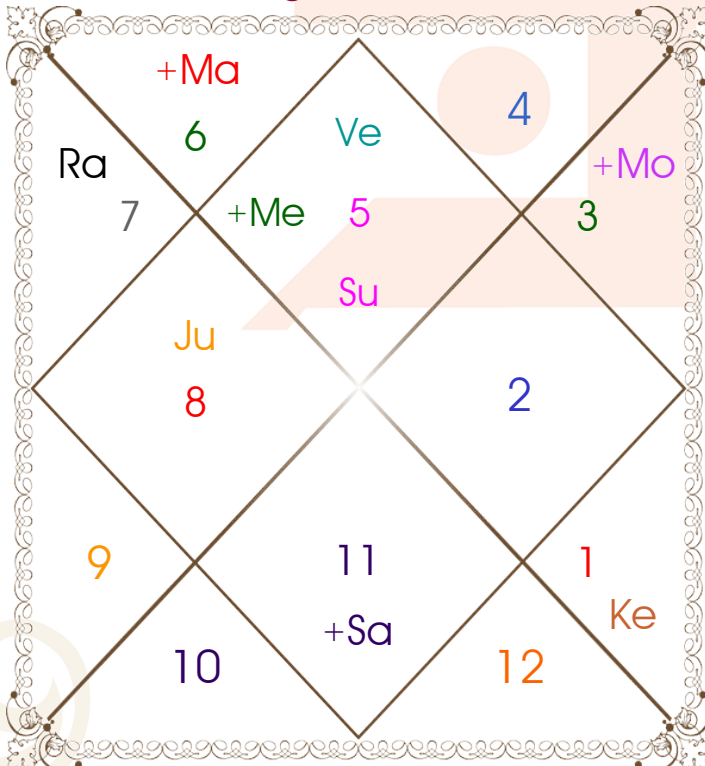

Planetary Degrees and their Positions

Pl	R	C	Rasi	Degree	Speed	Nak	Pad	No.	RL	NL	Sub	Dignity
Asc			Leo	06:09:45	328:59:54	Magha	2	10	Sun	Ket	Rah	---
Sun			Leo	05:38:08	00:57:50	Magha	2	10	Sun	Ket	Rah	Moltrikn
Mon			Gem	29:14:20	12:08:09	Punrvsu	3	7	Mer	Jup	Sun	FrSign
Mar			Vir	26:16:21	00:38:22	Chitra	1	14	Mer	Mar	Jup	EnSign
Mer			Leo	27:37:54	01:29:17	U Phal	1	12	Sun	Sun	Mon	FrSign
Jup			Sco	12:21:19	00:03:38	Anuradha	3	17	Mar	Sat	Mar	FrSign
Ven		C	Leo	06:11:24	01:14:18	Magha	2	10	Sun	Ket	Rah	EnSign
Sat	R		Aqu	29:12:21	00:04:01	P Bhad	3	25	Sat	Jup	Sun	OwnSign
Rah	R		Lib	04:36:23	00:09:17	Chitra	4	14	Ven	Mar	Ven	FrSign
Ket	R		Ari	04:36:23	00:09:17	Asvini	2	1	Mar	Ket	Mon	FrSign
Ura	R		Cap	03:29:33	00:01:54	U Sadha	3	21	Sat	Sun	Sat	---
Nep	R		Sag	29:26:58	00:01:14	U Sadha	1	21	Jup	Sun	Rah	---
Plu			Sco	04:04:32	00:00:29	Anuradha	1	17	Mar	Sat	Sat	---
Mid Heaven			Tau	05:56:03	--	Krittika	--	3	Ven	Sun	Mer	--

R-Retrograde S-Stationary

C- Combust D-Deep Combust

Rahu : True

Lahiri Ayanamsa : 23:47:56

Lagna-Chalit