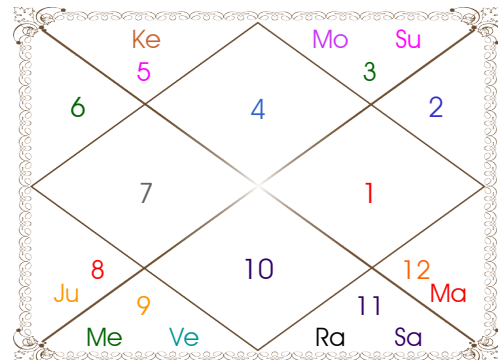

Planetary Degrees and their Positions

Pl	R	C	Rasi	Degree	Speed	Nak	Pad	No.	RL	NL	Sub	Dignity
Asc			Sco	01:32:47	310:06:56	Visakha	4	16	Mar	Jup	Rah	---
Sun			Cap	17:41:59	01:00:53	Sravna	3	22	Sat	Mon	Sat	EnSign
Mon			Leo	08:40:59	14:07:42	Magha	3	10	Sun	Ket	Jup	FrSign
Mar			Tau	09:06:14	00:18:18	Krittika	4	3	Ven	Sun	Ven	NuSign
Mer			Sag	28:39:28	01:27:17	U Sadha	1	21	Jup	Sun	Mar	NuSign
Jup	R		Can	14:28:26	00:08:00	Pushya	4	8	Mon	Sat	Rah	Exalted
Ven			Aqu	09:32:19	01:14:44	Satbisha	1	24	Sat	Rah	Jup	FrSign
Sat		C	Cap	05:34:10	00:07:02	U Sadha	3	21	Sat	Sun	Mer	OwnSign
Rah	R		Cap	04:17:14	00:01:34	U Sadha	3	21	Sat	Sun	Sat	FrSign
Ket	R		Can	04:17:14	00:01:34	Pushya	1	8	Mon	Sat	Sat	FrSign
Ura			Sag	17:46:40	00:03:14	P Sadha	2	20	Jup	Ven	Mar	---
Nep			Sag	21:31:16	00:02:05	P Sadha	3	20	Jup	Ven	Jup	---
Plu			Lib	26:30:19	00:00:46	Visakha	2	16	Ven	Jup	Ket	---
Mid Heaven			Leo	07:08:48	--	Magha	--	10	Sun	Ket	Rah	--

R-Retrograde S-Stationary

C- Combust D-Deep Combust

Rahu : True

Lahiri Ayanamsa : 23:44:14

Lagna-Chalit

Moon Chart

Navamsa Chart

Vimshottari Dasha

Balance of Dasa : Ketu 2 Years 5 Months 9 Days

Ket 7 Years	Ven 20 Years	Sun 6 Years	Mon 10 Years	Mar 7 Years
01/02/1991	11/07/1993	11/07/2013	12/07/2019	11/07/2029
11/07/1993	11/07/2013	12/07/2019	11/07/2029	11/07/2036
00/00/0000	Ven 10/11/1996	Sun 29/10/2013	Mon 11/05/2020	Mar 07/12/2029
00/00/0000	Sun 10/11/1997	Mon 29/04/2014	Mar 10/12/2020	Rah 26/12/2030
00/00/0000	Mon 12/07/1999	Mar 04/09/2014	Rah 11/06/2022	Jup 02/12/2031
00/00/0000	Mar 10/09/2000	Rah 30/07/2015	Jup 11/10/2023	Sat 10/01/2033
00/00/0000	Rah 11/09/2003	Jup 17/05/2016	Sat 11/05/2025	Mer 07/01/2034
01/02/1991	Jup 12/05/2006	Sat 29/04/2017	Mer 11/10/2026	Ket 05/06/2034
Jup 05/06/1991	Sat 11/07/2009	Mer 06/03/2018	Ket 12/05/2027	Ven 05/08/2035
Sat 14/07/1992	Mer 11/05/2012	Ket 12/07/2018	Ven 10/01/2029	Sun 11/12/2035
Mer 11/07/1993	Ket 11/07/2013	Ven 12/07/2019	Sun 11/07/2029	Mon 11/07/2036