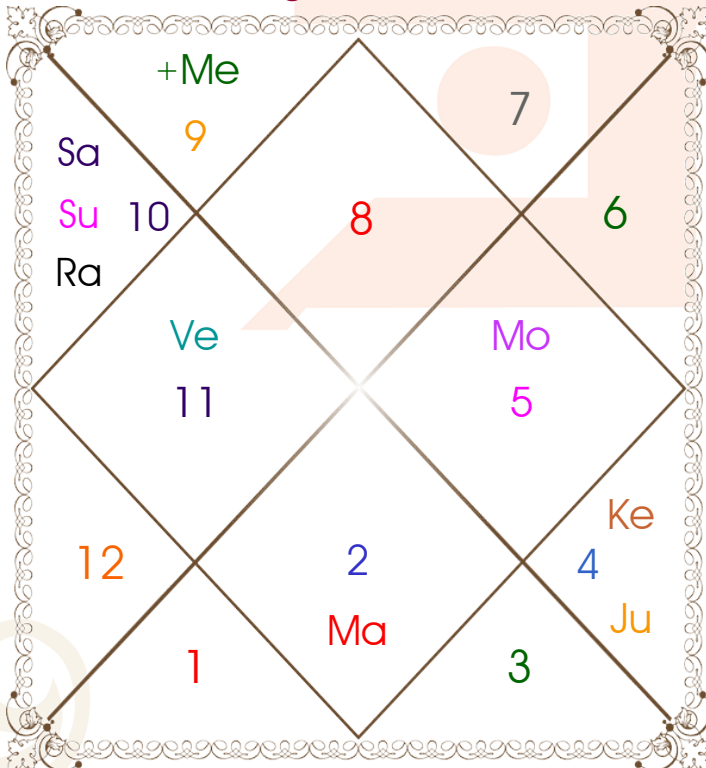

Planetary Degrees and their Positions

Pl	R	C	Rasi	Degree	Speed	Nak	Pad	No.	RL	NL	Sub	Dignity
Asc			Sco	01:32:47	310:06:56	Visakha	4	16	Mar	Jup	Rah	---
Sun			Cap	17:41:59	01:00:53	Sravna	3	22	Sat	Mon	Sat	EnSign
Mon			Leo	08:40:59	14:07:42	Magha	3	10	Sun	Ket	Jup	FrSign
Mar			Tau	09:06:14	00:18:18	Krittika	4	3	Ven	Sun	Ven	NuSign
Mer			Sag	28:39:28	01:27:17	U Sadha	1	21	Jup	Sun	Mar	NuSign
Jup	R		Can	14:28:26	00:08:00	Pushya	4	8	Mon	Sat	Rah	Exalted
Ven			Aqu	09:32:19	01:14:44	Satbisha	1	24	Sat	Rah	Jup	FrSign
Sat		C	Cap	05:34:10	00:07:02	U Sadha	3	21	Sat	Sun	Mer	OwnSign
Rah	R		Cap	04:17:14	00:01:34	U Sadha	3	21	Sat	Sun	Sat	FrSign
Ket	R		Can	04:17:14	00:01:34	Pushya	1	8	Mon	Sat	Sat	FrSign
Ura			Sag	17:46:40	00:03:14	P Sadha	2	20	Jup	Ven	Mar	---
Nep			Sag	21:31:16	00:02:05	P Sadha	3	20	Jup	Ven	Jup	---
Plu			Lib	26:30:19	00:00:46	Visakha	2	16	Ven	Jup	Ket	---
Mid Heaven			Leo	07:08:48	--	Magha	--	10	Sun	Ket	Rah	--

R-Retrograde S-Stationary

C- Combust D-Deep Combust

Rahu : True

Lahiri Ayanamsa : 23:44:14

Lagna-Chalit