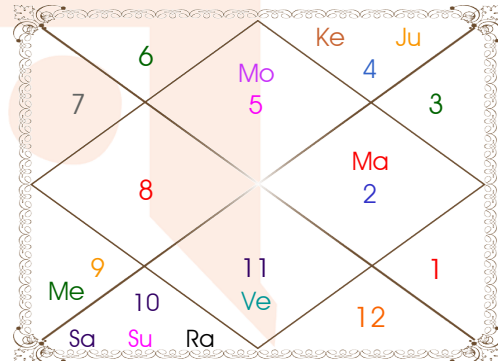

Planetary Degrees and their Positions

Pl	R	C	Rasi	Degree	Speed	Nak	Pad	No.	RL	NL	Sub	Dignity
Asc			Sco	01:32:47	310:06:56	Visakha	4	16	Mar	Jup	Rah	---
Sun			Cap	17:41:59	01:00:53	Sravna	3	22	Sat	Mon	Sat	EnSign
Mon			Leo	08:40:59	14:07:42	Magha	3	10	Sun	Ket	Jup	FrSign
Mar			Tau	09:06:14	00:18:18	Krittika	4	3	Ven	Sun	Ven	NuSign
Mer			Sag	28:39:28	01:27:17	U Sadha	1	21	Jup	Sun	Mar	NuSign
Jup	R		Can	14:28:26	00:08:00	Pushya	4	8	Mon	Sat	Rah	Exalted
Ven			Aqu	09:32:19	01:14:44	Satbisha	1	24	Sat	Rah	Jup	FrSign
Sat		C	Cap	05:34:10	00:07:02	U Sadha	3	21	Sat	Sun	Mer	OwnSign
Rah	R		Cap	04:17:14	00:01:34	U Sadha	3	21	Sat	Sun	Sat	FrSign
Ket	R		Can	04:17:14	00:01:34	Pushya	1	8	Mon	Sat	Sat	FrSign
Ura			Sag	17:46:40	00:03:14	P Sadha	2	20	Jup	Ven	Mar	---
Nep			Sag	21:31:16	00:02:05	P Sadha	3	20	Jup	Ven	Jup	---
Plu			Lib	26:30:19	00:00:46	Visakha	2	16	Ven	Jup	Ket	---
Mid Heaven			Leo	07:08:48	--	Magha	--	10	Sun	Ket	Rah	--

R-Retrograde S-Stationary

C- Combust D-Deep Combust

Rahu : True

Lahiri Ayanamsa : 23:44:14

Lagna-Chalit

Moon Chart

Navamsa Chart

Vimshottari Dasha

Balance of Dasa : Ketu 2 Years 5 Months 9 Days

Ket 7 Years	Ven 20 Years	Sun 6 Years	Mon 10 Years	Mar 7 Years
01/02/1991	11/07/1993	11/07/2013	12/07/2019	11/07/2029
11/07/1993	11/07/2013	12/07/2019	11/07/2029	11/07/2036
00/00/0000	Ven 10/11/1996	Sun 29/10/2013	Mon 11/05/2020	Mar 07/12/2029
00/00/0000	Sun 10/11/1997	Mon 29/04/2014	Mar 10/12/2020	Rah 26/12/2030
00/00/0000	Mon 12/07/1999	Mar 04/09/2014	Rah 11/06/2022	Jup 02/12/2031
00/00/0000	Mar 10/09/2000	Rah 30/07/2015	Jup 11/10/2023	Sat 10/01/2033
00/00/0000	Rah 11/09/2003	Jup 17/05/2016	Sat 11/05/2025	Mer 07/01/2034
01/02/1991	Jup 12/05/2006	Sat 29/04/2017	Mer 11/10/2026	Ket 05/06/2034
Jup 05/06/1991	Sat 11/07/2009	Mer 06/03/2018	Ket 12/05/2027	Ven 05/08/2035
Sat 14/07/1992	Mer 11/05/2012	Ket 12/07/2018	Ven 10/01/2029	Sun 11/12/2035
Mer 11/07/1993	Ket 11/07/2013	Ven 12/07/2019	Sun 11/07/2029	Mon 11/07/2036