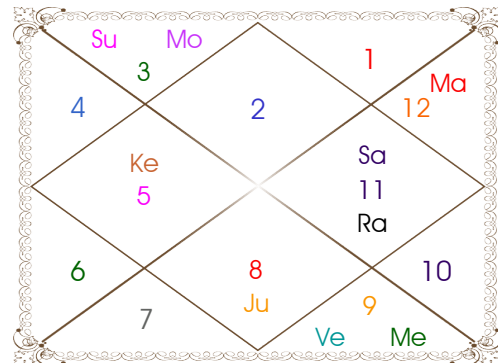

Planetary Degrees and their Positions

Pl	R	C	Rasi	Degree	Speed	Nak	Pad	No.	RL	NL	Sub	Dignity
Asc			Lib	24:14:38	307:18:34	Visakha	2	16	Ven	Jup	Mer	---
Sun			Cap	17:41:59	01:00:53	Sravna	3	22	Sat	Mon	Sat	EnSign
Mon			Leo	08:40:59	14:07:42	Magha	3	10	Sun	Ket	Jup	FrSign
Mar			Tau	09:06:14	00:18:18	Krittika	4	3	Ven	Sun	Ven	NuSign
Mer			Sag	28:39:28	01:27:17	U Sadha	1	21	Jup	Sun	Mar	NuSign
Jup	R		Can	14:28:26	00:08:00	Pushya	4	8	Mon	Sat	Rah	Exalted
Ven			Aqu	09:32:19	01:14:44	Satbisha	1	24	Sat	Rah	Jup	FrSign
Sat		C	Cap	05:34:10	00:07:02	U Sadha	3	21	Sat	Sun	Mer	OwnSign
Rah	R		Cap	04:17:14	00:01:34	U Sadha	3	21	Sat	Sun	Sat	FrSign
Ket	R		Can	04:17:14	00:01:34	Pushya	1	8	Mon	Sat	Sat	FrSign
Ura			Sag	17:46:40	00:03:14	P Sadha	2	20	Jup	Ven	Mar	---
Nep			Sag	21:31:16	00:02:05	P Sadha	3	20	Jup	Ven	Jup	---
Plu			Lib	26:30:19	00:00:46	Visakha	2	16	Ven	Jup	Ket	---
Mid Heaven			Can	29:10:07	--	Aslesa	--	9	Mon	Mer	Sat	--

R-Retrograde S-Stationary

C- Combust D-Deep Combust

Rahu : True

Lahiri Ayanamsa : 23:44:14

Lagna-Chalit

Moon Chart

Navamsa Chart

Vimshottari Dasha

Balance of Dasa : Ketu 2 Years 5 Months 9 Days

Ket 7 Years	Ven 20 Years	Sun 6 Years	Mon 10 Years	Mar 7 Years
01/02/1991	11/07/1993	11/07/2013	12/07/2019	11/07/2029
11/07/1993	11/07/2013	12/07/2019	11/07/2029	11/07/2036
00/00/0000	Ven 10/11/1996	Sun 29/10/2013	Mon 11/05/2020	Mar 07/12/2029
00/00/0000	Sun 10/11/1997	Mon 29/04/2014	Mar 10/12/2020	Rah 26/12/2030
00/00/0000	Mon 12/07/1999	Mar 04/09/2014	Rah 11/06/2022	Jup 02/12/2031
00/00/0000	Mar 10/09/2000	Rah 30/07/2015	Jup 11/10/2023	Sat 10/01/2033
00/00/0000	Rah 11/09/2003	Jup 17/05/2016	Sat 11/05/2025	Mer 07/01/2034
01/02/1991	Jup 12/05/2006	Sat 29/04/2017	Mer 11/10/2026	Ket 05/06/2034
Jup 05/06/1991	Sat 11/07/2009	Mer 06/03/2018	Ket 12/05/2027	Ven 05/08/2035
Sat 14/07/1992	Mer 11/05/2012	Ket 12/07/2018	Ven 10/01/2029	Sun 11/12/2035
Mer 11/07/1993	Ket 11/07/2013	Ven 12/07/2019	Sun 11/07/2029	Mon 11/07/2036