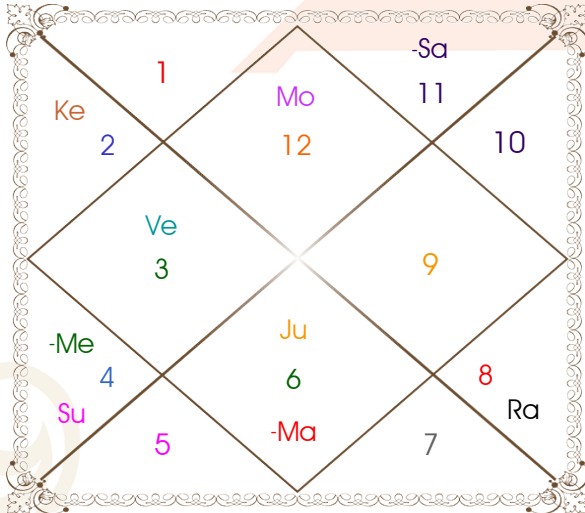

Vimshottari
Saturn 13Y 7M 30D
Ketu
06/04/2024
07/04/2031

Degree	Sign	Pln	Sign	Degree
22:19:45	Pis	Asc	Can	21:04:38
20:25:55	Can	Sun	Leo	23:10:00
07:04:34	Pis	Mon	Ari	10:47:21
02:52:03	Vir	Mar	Can	18:59:26
01:26:29	Can	Mer	Leo	09:16:48
16:52:02	Vir	Jup R	Pis	00:02:36
11:40:15	Gem	Ven	Leo	09:59:43
04:10:15	Aqu R	Sat R	Ari	09:15:00
16:00:42	Sco R	Rah R	Leo	07:34:39
16:00:42	Tau R	Ket R	Aqu	07:34:39
25:28:06	Sag R	Ura R	Cap	15:34:12
25:19:47	Sag R	Nep R	Cap	05:48:49
28:57:10	Lib	Plu	Sco	11:37:42

Vimshottari
Ketu 1Y 4M 0D
Moon
10/01/2026
11/01/2036

Ketu	03/09/2024	Moon	10/11/2026
Venus	03/11/2025	Mars	11/06/2027
Sun	10/03/2026	Rahu	10/12/2028
Moon	10/10/2026	Jupiter	11/04/2030
Mars	08/03/2027	Saturn	11/11/2031
Rahu	25/03/2028	Mercury	11/04/2033
Jupiter	01/03/2029	Ketu	10/11/2033
Saturn	10/04/2030	Venus	12/07/2035
Mercury	07/04/2031	Sun	11/01/2036

Lagna-Chalit