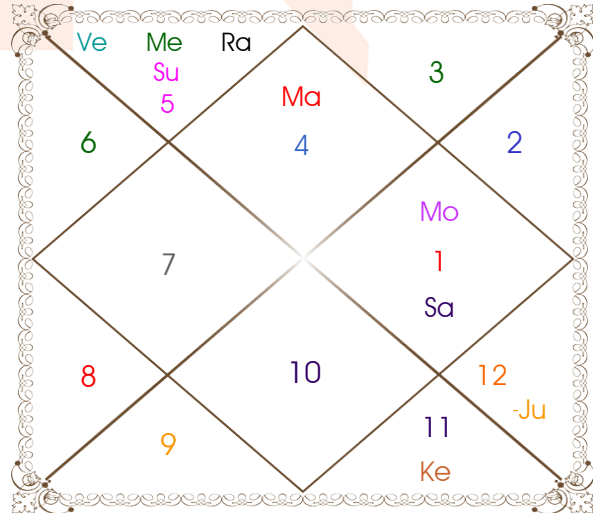

Lagna-Chalit