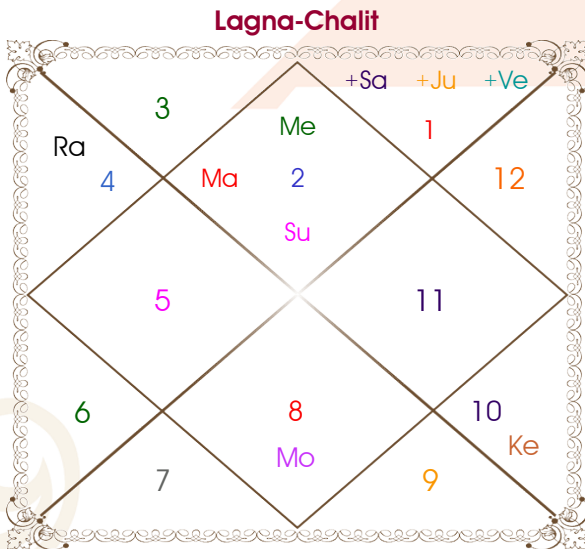

Mr.

Ms.

Model: Web-FreeMatching

Order No: 121788109

Male : \_\_\_\_\_ Sex \_\_\_\_\_ : Female  
 18/05/2000 : \_\_\_\_\_ Date of Birth \_\_\_\_\_ : 11/08/2000  
 Thursday : \_\_\_\_\_ Day \_\_\_\_\_ : Friday  
 Hour 05:50:00 : \_\_\_\_\_ Time of Birth \_\_\_\_\_ : 18:12:00 Hour  
 Ghati 01:04:35 : \_\_\_\_\_ Time of Birth(Ghati) \_\_\_\_\_ : 31:08:18 Ghati  
 India : \_\_\_\_\_ Country \_\_\_\_\_ : India  
 Simla : \_\_\_\_\_ City \_\_\_\_\_ : Simla  
 31:06:00 North : \_\_\_\_\_ Latitude \_\_\_\_\_ : 31:06:00 North  
 77:10:00 East : \_\_\_\_\_ Longitude \_\_\_\_\_ : 77:10:00 East  
 82:30:00 East : \_\_\_\_\_ Zone \_\_\_\_\_ : 82:30:00 East  
 Hour -00:21:20 : \_\_\_\_\_ Loc Time Corr \_\_\_\_\_ : -00:21:20 Hour  
 Hour 00:00:00 : \_\_\_\_\_ War Time Corr \_\_\_\_\_ : 00:00:00 Hour  
 05:24:10 : \_\_\_\_\_ Sunrise \_\_\_\_\_ : 05:44:40  
 19:11:46 : \_\_\_\_\_ Sunset \_\_\_\_\_ : 19:07:43  
 23:51:28 : \_\_\_\_\_ Lahiri Ayanamsa \_\_\_\_\_ : 23:51:41

## Ashtakoot Guna Chart

Koot	Male	Female	Max	Mark	Dosha	Area
Varan	Vipra	Kshatriya	1	1.00	--	Deeds
Vashya	Keetak	Manav	2	1.00	--	Nature
Tara	Saadhak	Pratyari	3	1.50	--	Destiny
Yoni	Vyaghr	Vanar	4	1.00	--	Sex Life
Maitri	Mars	Jupiter	5	5.00	--	Relationship
Gana	Rakshas	Manushya	6	0.00	Yes	Sociality
Bhakut	Scorpio	Sagittarius	7	0.00	Yes	Life Style
Nadi	Antya	Madhya	8	8.00	--	Kids/Health
<b>Total:</b>			<b>36</b>	<b>17.50</b>		