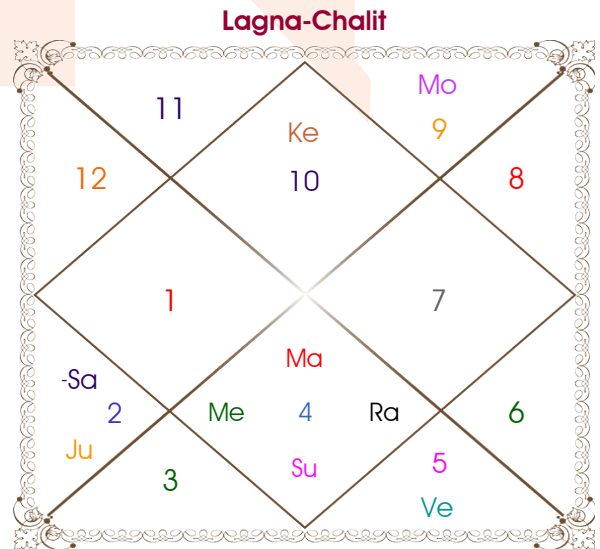

Mr.

Ms.

Model: Web-FreeMatching

Order No: 121788109

Male : \_\_\_\_\_ Sex \_\_\_\_\_ : Female  
 18/05/2000 : \_\_\_\_\_ Date of Birth \_\_\_\_\_ : 11/08/2000  
 Thursday : \_\_\_\_\_ Day \_\_\_\_\_ : Friday  
 Hour 05:50:00 : \_\_\_\_\_ Time of Birth \_\_\_\_\_ : 18:12:00 Hour  
 Ghati 01:04:35 : \_\_\_\_\_ Time of Birth(Ghati) \_\_\_\_\_ : 31:08:18 Ghati  
 India : \_\_\_\_\_ Country \_\_\_\_\_ : India  
 Simla : \_\_\_\_\_ City \_\_\_\_\_ : Simla  
 31:06:00 North : \_\_\_\_\_ Latitude \_\_\_\_\_ : 31:06:00 North  
 77:10:00 East : \_\_\_\_\_ Longitude \_\_\_\_\_ : 77:10:00 East  
 82:30:00 East : \_\_\_\_\_ Zone \_\_\_\_\_ : 82:30:00 East  
 Hour -00:21:20 : \_\_\_\_\_ Loc Time Corr \_\_\_\_\_ : -00:21:20 Hour  
 Hour 00:00:00 : \_\_\_\_\_ War Time Corr \_\_\_\_\_ : 00:00:00 Hour  
 05:24:10 : \_\_\_\_\_ Sunrise \_\_\_\_\_ : 05:44:40  
 19:11:46 : \_\_\_\_\_ Sunset \_\_\_\_\_ : 19:07:43  
 23:51:28 : \_\_\_\_\_ Lahiri Ayanamsa \_\_\_\_\_ : 23:51:41

## Ashtakoot Guna Chart

Koot	Male	Female	Max	Mark	Dosha	Area
Varan	Vipra	Kshatriya	1	1.00	--	Deeds
Vashya	Keetak	Manav	2	1.00	--	Nature
Tara	Saadhak	Pratyari	3	1.50	--	Destiny
Yoni	Vyaghr	Vanar	4	1.00	--	Sex Life
Maitri	Mars	Jupiter	5	5.00	--	Relationship
Gana	Rakshas	Manushya	6	0.00	Yes	Sociality
Bhakut	Scorpio	Sagittarius	7	0.00	Yes	Life Style
Nadi	Antya	Madhya	8	8.00	--	Kids/Health
<b>Total:</b>			<b>36</b>	<b>17.50</b>		