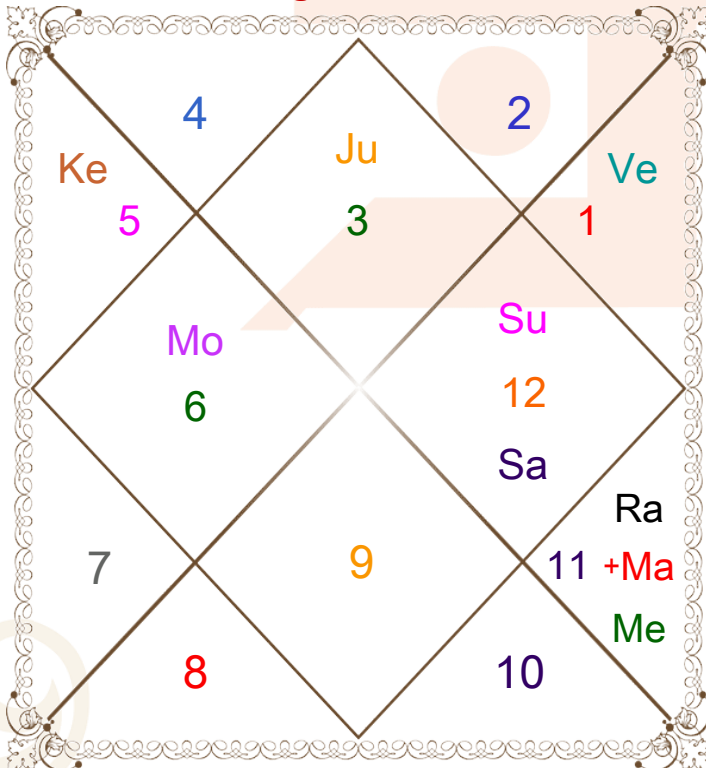

Planetary Degrees and their Positions

PI	R	C	Rasi	Degree	Speed	Nak	Pad	No.	RL	NL	Sub	Dignity
Asc			Gem	15:41:33	318:21:44	Ardra	3	6	Mer	Rah	Ven	---
Sun			Pis	17:17:56	00:59:12	Revati	1	27	Jup	Mer	Mer	FrSign
Mon			Vir	07:28:26	12:45:53	U Phal	4	12	Mer	Sun	Ket	FrSign
Mar		C	Aqu	29:05:21	00:46:56	P Bhad	3	25	Sat	Jup	Sun	NuSign
Mer			Aqu	19:41:11	00:51:31	Satbisha	4	24	Sat	Rah	Mar	NuSign
Jup			Gem	21:34:19	00:03:57	Punrvsu	1	7	Mer	Jup	Jup	EnSign
Ven			Ari	07:43:32	01:13:52	Asvini	3	1	Mar	Ket	Jup	NuSign
Sat		C	Pis	11:21:13	00:07:28	U Bhad	3	26	Jup	Sat	Mon	NuSign
Rah	R		Aqu	14:31:45	00:02:57	Satbisha	3	24	Sat	Rah	Ket	FrSign
Ket	R		Leo	14:31:45	00:02:57	P Phal	1	11	Sun	Ven	Ven	EnSign
Ura			Tau	04:32:47	00:02:37	Krittika	3	3	Ven	Sun	Sat	---
Nep			Pis	07:59:17	00:02:15	U Bhad	2	26	Jup	Sat	Ket	---
Plu			Cap	10:59:41	00:00:58	Sravna	1	22	Sat	Mon	Mon	---
Mid Heaven			Pis	02:52:13	--	P Bhad	--	25	Jup	Jup	Rah	--

R-Retrograde S-Stationary
C- Combust D-Deep Combust
Rahu : True

Lahiri Ayanamsa : 24:13:32

Lagna-Chalit