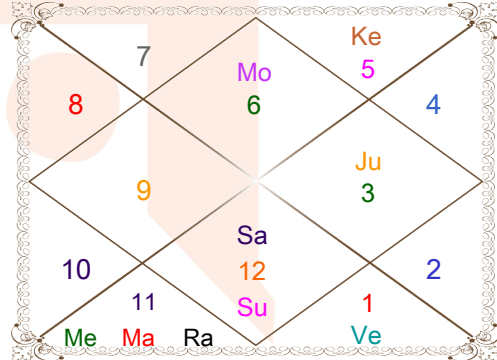

Planetary Degrees and their Positions

PI	R	C	Rasi	Degree	Speed	Nak	Pad	No.	RL	NL	Sub	Dignity
Asc			Gem	15:41:33	318:21:44	Ardra	3	6	Mer	Rah	Ven	---
Sun			Pis	17:17:56	00:59:12	Revati	1	27	Jup	Mer	Mer	FrSign
Mon			Vir	07:28:26	12:45:53	U Phal	4	12	Mer	Sun	Ket	FrSign
Mar		C	Aqu	29:05:21	00:46:56	P Bhad	3	25	Sat	Jup	Sun	NuSign
Mer			Aqu	19:41:11	00:51:31	Satbisha	4	24	Sat	Rah	Mar	NuSign
Jup			Gem	21:34:19	00:03:57	Punrvsu	1	7	Mer	Jup	Jup	EnSign
Ven			Ari	07:43:32	01:13:52	Asvini	3	1	Mar	Ket	Jup	NuSign
Sat		C	Pis	11:21:13	00:07:28	U Bhad	3	26	Jup	Sat	Mon	NuSign
Rah	R		Aqu	14:31:45	00:02:57	Satbisha	3	24	Sat	Rah	Ket	FrSign
Ket	R		Leo	14:31:45	00:02:57	P Phal	1	11	Sun	Ven	Ven	EnSign
Ura			Tau	04:32:47	00:02:37	Krittika	3	3	Ven	Sun	Sat	---
Nep			Pis	07:59:17	00:02:15	U Bhad	2	26	Jup	Sat	Ket	---
Plu			Cap	10:59:41	00:00:58	Sravna	1	22	Sat	Mon	Mon	---
Mid Heaven			Pis	02:52:13	--	P Bhad	--	25	Jup	Jup	Rah	--

R-Retrograde S-Stationary
C- Combust D-Deep Combust
Rahu : True

Lahiri Ayanamsa : 24:13:32

Moon Chart