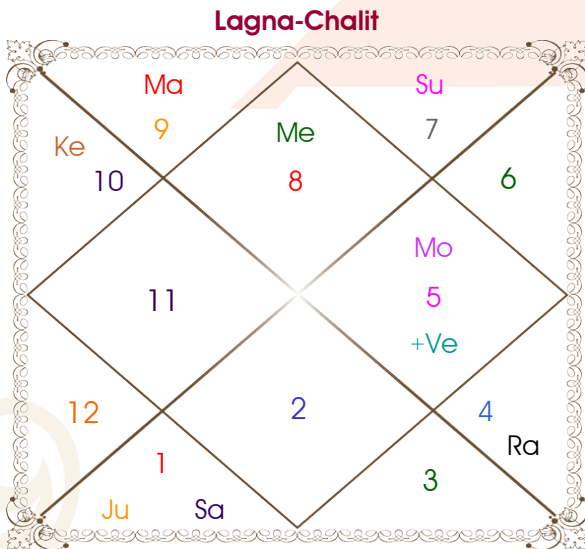

Akshat Khandelwal

Palak Garg

Model: Web-FreeMatching

Order No: 121786210

Male : \_\_\_\_\_ Sex \_\_\_\_\_ : Female  
 03/11/1999 : \_\_\_\_\_ Date of Birth \_\_\_\_\_ : 10/11/1999  
 Wednesday : \_\_\_\_\_ Day \_\_\_\_\_ : Wednesday  
 Hour 08:20:00 : \_\_\_\_\_ Time of Birth \_\_\_\_\_ : 19:06:00 Hour  
 Ghati 04:16:04 : \_\_\_\_\_ Time of Birth(Ghati) \_\_\_\_\_ : 30:58:50 Ghati  
 India : \_\_\_\_\_ Country \_\_\_\_\_ : India  
 Jaipur : \_\_\_\_\_ City \_\_\_\_\_ : Mandasaur  
 26:53:00 North : \_\_\_\_\_ Latitude \_\_\_\_\_ : 24:03:00 North  
 75:50:00 East : \_\_\_\_\_ Longitude \_\_\_\_\_ : 75:10:00 East  
 82:30:00 East : \_\_\_\_\_ Zone \_\_\_\_\_ : 82:30:00 East  
 Hour -00:26:40 : \_\_\_\_\_ Loc Time Corr \_\_\_\_\_ : -00:29:20 Hour  
 Hour 00:00:00 : \_\_\_\_\_ War Time Corr \_\_\_\_\_ : 00:00:00 Hour  
 06:37:34 : \_\_\_\_\_ Sunrise \_\_\_\_\_ : 06:40:57  
 17:42:47 : \_\_\_\_\_ Sunset \_\_\_\_\_ : 17:45:25  
 23:51:02 : \_\_\_\_\_ Lahiri Ayanamsa \_\_\_\_\_ : 23:51:03

Vimshottari Venus 12Y 2M 29D		Degree	Sign	Pln	Sign	Degree	Vimshottari Mercury 12Y 5M 27D	
<b>Moon</b>		16:22:51	Lib	Sun	Lib	23:51:18	<b>Venus</b>	
<b>31/01/2018</b>		18:30:09	Leo	Mon	Sco	20:12:09	<b>09/05/2019</b>	
<b>01/02/2028</b>		18:38:50	Sag	Mar	Sag	24:13:08	<b>09/05/2039</b>	
Moon	02/12/2018	07:36:12	Sco	Mer R	Sco	05:33:50	Venus	07/09/2022
Mars	03/07/2019	04:41:44	Ari R	Jup R	Ari	03:45:55	Sun	07/09/2023
Rahu	01/01/2021	29:55:27	Leo	Ven	Vir	07:42:43	Moon	08/05/2025
Jupiter	03/05/2022	20:07:44	Ari R	Sat R	Ari	19:31:37	Mars	08/07/2026
Saturn	02/12/2023	14:38:05	Can R	Rah R	Can	13:11:18	Rahu	08/07/2029
Mercury	02/05/2025	14:38:05	Cap R	Ket R	Cap	13:11:18	Jupiter	08/03/2032
Ketu	01/12/2025	19:03:44	Cap	Ura	Cap	19:09:16	Saturn	09/05/2035
Venus	02/08/2027	07:50:58	Cap	Nep	Cap	07:56:52	Mercury	09/03/2038
Sun	01/02/2028	15:21:58	Sco	Plu	Sco	15:38:01	Ketu	09/05/2039