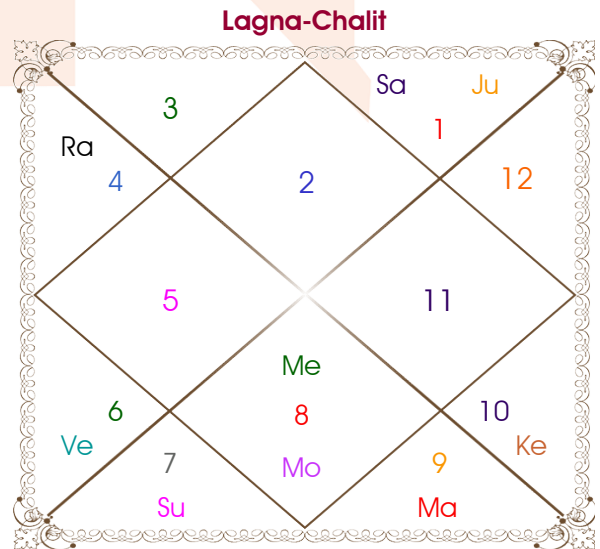

Akshat Khandelwal

Palak Garg

Model: Web-FreeMatching

Order No: 121786210

Male : \_\_\_\_\_ Sex \_\_\_\_\_ : Female  
 03/11/1999 : \_\_\_\_\_ Date of Birth \_\_\_\_\_ : 10/11/1999  
 Wednesday : \_\_\_\_\_ Day \_\_\_\_\_ : Wednesday  
 Hour 08:20:00 : \_\_\_\_\_ Time of Birth \_\_\_\_\_ : 19:06:00 Hour  
 Ghati 04:16:04 : \_\_\_\_\_ Time of Birth(Ghati) \_\_\_\_\_ : 30:58:50 Ghati  
 India : \_\_\_\_\_ Country \_\_\_\_\_ : India  
 Jaipur : \_\_\_\_\_ City \_\_\_\_\_ : Mandasaur  
 26:53:00 North : \_\_\_\_\_ Latitude \_\_\_\_\_ : 24:03:00 North  
 75:50:00 East : \_\_\_\_\_ Longitude \_\_\_\_\_ : 75:10:00 East  
 82:30:00 East : \_\_\_\_\_ Zone \_\_\_\_\_ : 82:30:00 East  
 Hour -00:26:40 : \_\_\_\_\_ Loc Time Corr \_\_\_\_\_ : -00:29:20 Hour  
 Hour 00:00:00 : \_\_\_\_\_ War Time Corr \_\_\_\_\_ : 00:00:00 Hour  
 06:37:34 : \_\_\_\_\_ Sunrise \_\_\_\_\_ : 06:40:57  
 17:42:47 : \_\_\_\_\_ Sunset \_\_\_\_\_ : 17:45:25  
 23:51:02 : \_\_\_\_\_ Lahiri Ayanamsa \_\_\_\_\_ : 23:51:03

Vimshottari Venus 12Y 2M 29D		Degree	Sign	Pln	Sign	Degree	Vimshottari Mercury 12Y 5M 27D	
<b>Moon</b>		16:22:51	Lib	Sun	Lib	23:51:18	<b>Venus</b>	
<b>31/01/2018</b>		18:30:09	Leo	Mon	Sco	20:12:09	<b>09/05/2019</b>	
<b>01/02/2028</b>		18:38:50	Sag	Mar	Sag	24:13:08	<b>09/05/2039</b>	
Moon	02/12/2018	07:36:12	Sco	Mer R	Sco	05:33:50	Venus	07/09/2022
Mars	03/07/2019	04:41:44	Ari R	Jup R	Ari	03:45:55	Sun	07/09/2023
Rahu	01/01/2021	29:55:27	Leo	Ven	Vir	07:42:43	Moon	08/05/2025
Jupiter	03/05/2022	20:07:44	Ari R	Sat R	Ari	19:31:37	Mars	08/07/2026
Saturn	02/12/2023	14:38:05	Can R	Rah R	Can	13:11:18	Rahu	08/07/2029
Mercury	02/05/2025	14:38:05	Cap R	Ket R	Cap	13:11:18	Jupiter	08/03/2032
Ketu	01/12/2025	19:03:44	Cap	Ura	Cap	19:09:16	Saturn	09/05/2035
Venus	02/08/2027	07:50:58	Cap	Nep	Cap	07:56:52	Mercury	09/03/2038
Sun	01/02/2028	15:21:58	Sco	Plu	Sco	15:38:01	Ketu	09/05/2039