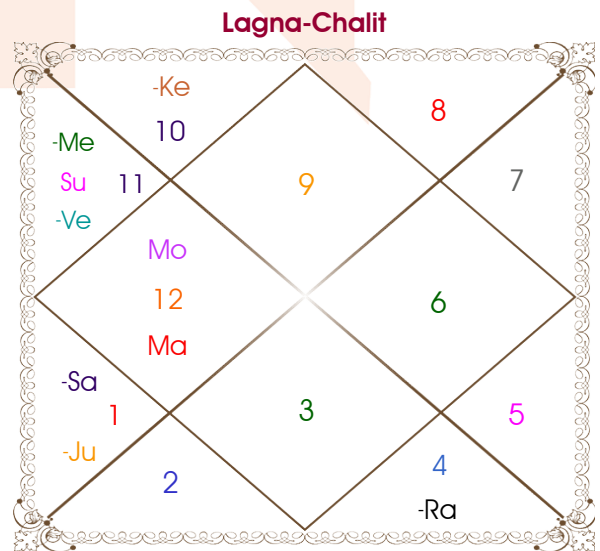

Ashutosh Vivek

Sonali Sundaram

Model: Web-FreeMatching

Order No: 121786205

Male : \_\_\_\_\_ Sex \_\_\_\_\_ : Female  
 03/08/1993 : \_\_\_\_\_ Date of Birth \_\_\_\_\_ : 8-09/03/2000  
 Tuesday : \_\_\_\_\_ Day \_\_\_\_\_ : Wed-Thursday  
 Hour 07:30:00 : \_\_\_\_\_ Time of Birth \_\_\_\_\_ : 02:51:00 Hour  
 Ghati 05:33:21 : \_\_\_\_\_ Time of Birth(Ghati) \_\_\_\_\_ : 51:53:01 Ghati  
 India : \_\_\_\_\_ Country \_\_\_\_\_ : India  
 Patna : \_\_\_\_\_ City \_\_\_\_\_ : Danapur  
 25:37:00 North : \_\_\_\_\_ Latitude \_\_\_\_\_ : 25:38:00 North  
 85:12:00 East : \_\_\_\_\_ Longitude \_\_\_\_\_ : 85:03:00 East  
 82:30:00 East : \_\_\_\_\_ Zone \_\_\_\_\_ : 82:30:00 East  
 Hour 00:10:48 : \_\_\_\_\_ Loc Time Corr \_\_\_\_\_ : 00:10:12 Hour  
 Hour 00:00:00 : \_\_\_\_\_ War Time Corr \_\_\_\_\_ : 00:00:00 Hour  
 05:16:39 : \_\_\_\_\_ Sunrise \_\_\_\_\_ : 06:06:23  
 18:34:17 : \_\_\_\_\_ Sunset \_\_\_\_\_ : 17:55:05  
 23:46:21 : \_\_\_\_\_ Lahiri Ayanamsa \_\_\_\_\_ : 23:51:20

Vimshottari		Degree	Sign	Pln	Sign	Degree	Vimshottari	
<b>Mars 6Y 10M 11D</b>		15:25:57	Leo	Asc	Sag	25:31:37	<b>Mercury 2Y 10M 7D</b>	
<b>Jupiter</b>		16:59:13	Can	Sun	Aqu	24:45:28	<b>Venus</b>	
<b>15/06/2018</b>		23:35:20	Cap	Mon	Pis	27:45:44	<b>15/01/2010</b>	
<b>15/06/2034</b>		00:37:51	Vir	Mar	Pis	25:39:00	<b>15/01/2030</b>	
Jupiter	02/08/2020	27:47:35	Gem	Mer R	Aqu	10:49:38	Venus	16/05/2013
Saturn	14/02/2023	16:18:09	Vir	Jup	Ari	10:21:42	Sun	16/05/2014
Mercury	21/05/2025	07:32:00	Gem	Ven	Aqu	00:28:05	Moon	15/01/2016
Ketu	27/04/2026	04:25:35	Aqu R	Sat	Ari	19:14:22	Mars	16/03/2017
Venus	26/12/2028	16:38:07	Sco R	Rah R	Can	08:52:26	Rahu	16/03/2020
Sun	15/10/2029	16:38:07	Tau R	Ket R	Cap	08:52:26	Jupiter	15/11/2022
Moon	14/02/2031	25:35:50	Sag R	Ura	Cap	24:43:02	Saturn	15/01/2026
Mars	20/01/2032	25:25:02	Sag R	Nep	Cap	11:45:23	Mercury	14/11/2028
Rahu	15/06/2034	28:56:55	Lib	Plu	Sco	19:02:03	Ketu	15/01/2030