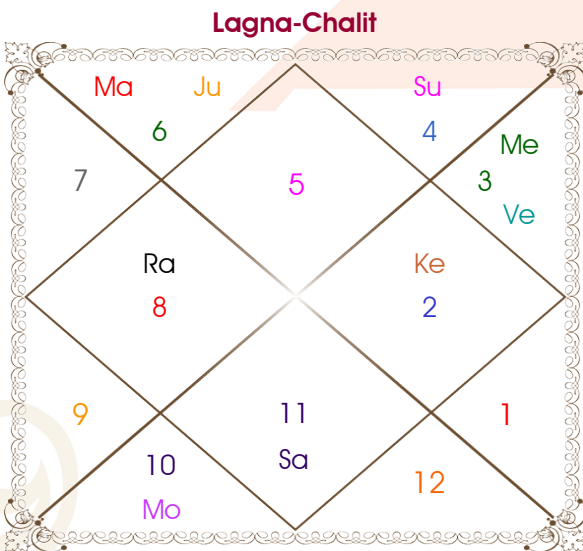

Ashutosh Vivek

Sonali Sundaram

Model: Web-FreeMatching

Order No: 121786205

Male : \_\_\_\_\_ Sex \_\_\_\_\_ : Female  
 03/08/1993 : \_\_\_\_\_ Date of Birth \_\_\_\_\_ : 8-09/03/2000  
 Tuesday : \_\_\_\_\_ Day \_\_\_\_\_ : Wed-Thursday  
 Hour 07:30:00 : \_\_\_\_\_ Time of Birth \_\_\_\_\_ : 02:51:00 Hour  
 Ghati 05:33:21 : \_\_\_\_\_ Time of Birth(Ghati) \_\_\_\_\_ : 51:53:01 Ghati  
 India : \_\_\_\_\_ Country \_\_\_\_\_ : India  
 Patna : \_\_\_\_\_ City \_\_\_\_\_ : Danapur  
 25:37:00 North : \_\_\_\_\_ Latitude \_\_\_\_\_ : 25:38:00 North  
 85:12:00 East : \_\_\_\_\_ Longitude \_\_\_\_\_ : 85:03:00 East  
 82:30:00 East : \_\_\_\_\_ Zone \_\_\_\_\_ : 82:30:00 East  
 Hour 00:10:48 : \_\_\_\_\_ Loc Time Corr \_\_\_\_\_ : 00:10:12 Hour  
 Hour 00:00:00 : \_\_\_\_\_ War Time Corr \_\_\_\_\_ : 00:00:00 Hour  
 05:16:39 : \_\_\_\_\_ Sunrise \_\_\_\_\_ : 06:06:23  
 18:34:17 : \_\_\_\_\_ Sunset \_\_\_\_\_ : 17:55:05  
 23:46:21 : \_\_\_\_\_ Lahiri Ayanamsa \_\_\_\_\_ : 23:51:20

Vimshottari		Degree	Sign	Pln	Sign	Degree	Vimshottari	
<b>Mars 6Y 10M 11D</b>		15:25:57	Leo	Asc	Sag	25:31:37	<b>Mercury 2Y 10M 7D</b>	
<b>Jupiter</b>		16:59:13	Can	Sun	Aqu	24:45:28	<b>Venus</b>	
<b>15/06/2018</b>		23:35:20	Cap	Mon	Pis	27:45:44	<b>15/01/2010</b>	
<b>15/06/2034</b>		00:37:51	Vir	Mar	Pis	25:39:00	<b>15/01/2030</b>	
Jupiter	02/08/2020	27:47:35	Gem	Mer R	Aqu	10:49:38	Venus	16/05/2013
Saturn	14/02/2023	16:18:09	Vir	Jup	Ari	10:21:42	Sun	16/05/2014
Mercury	21/05/2025	07:32:00	Gem	Ven	Aqu	00:28:05	Moon	15/01/2016
Ketu	27/04/2026	04:25:35	Aqu R	Sat	Ari	19:14:22	Mars	16/03/2017
Venus	26/12/2028	16:38:07	Sco R	Rah R	Can	08:52:26	Rahu	16/03/2020
Sun	15/10/2029	16:38:07	Tau R	Ket R	Cap	08:52:26	Jupiter	15/11/2022
Moon	14/02/2031	25:35:50	Sag R	Ura	Cap	24:43:02	Saturn	15/01/2026
Mars	20/01/2032	25:25:02	Sag R	Nep	Cap	11:45:23	Mercury	14/11/2028
Rahu	15/06/2034	28:56:55	Lib	Plu	Sco	19:02:03	Ketu	15/01/2030