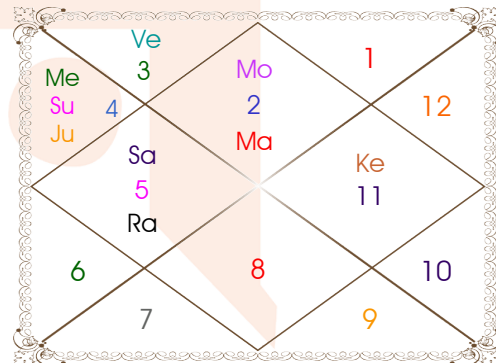

Planetary Degrees and their Positions

Pl	R	C	Rasi	Degree	Speed	Nak	Pad	No.	RL	NL	Sub	Dignity
Asc			Leo	06:00:35	309:42:03	Magha	2	10	Sun	Ket	Rah	---
Sun			Can	03:14:28	00:57:17	Punrvsu	4	7	Mon	Jup	Rah	FrSign
Mon			Tau	18:02:48	12:45:34	Rohini	3	4	Ven	Mon	Mer	Moltrikn
Mar			Tau	23:16:14	00:41:16	Rohini	4	4	Ven	Mon	Sun	NuSign
Mer	R		Can	20:41:44	00:10:32	Aslesa	2	9	Mon	Mer	Ven	EnSign
Jup			Can	21:11:04	00:12:50	Aslesa	2	9	Mon	Mer	Ven	Exalted
Ven			Gem	23:14:50	01:13:37	Punrvsu	1	7	Mer	Jup	Sat	FrSign
Sat			Leo	17:31:11	00:06:06	P Phal	2	11	Sun	Ven	Mar	EnSign
Rah	R		Leo	15:45:24	00:06:18	P Phal	1	11	Sun	Ven	Sun	EnSign
Ket	R		Aqu	15:45:24	00:06:18	Satbisha	3	24	Sat	Rah	Ven	EnSign
Ura	R		Lib	23:22:02	00:00:20	Visakha	2	16	Ven	Jup	Sat	---
Nep	R		Sco	24:35:04	00:01:11	Jyestha	3	18	Mar	Mer	Rah	---
Plu			Vir	23:00:02	00:00:46	Hasta	4	13	Mer	Mon	Sun	---
Mid Heaven			Tau	03:40:16	--	Krittika	--	3	Ven	Sun	Sat	--

R-Retrograde S-Stationary

C- Combust D-Deep Combust

Rahu : True

Lahiri Ayanamsa : 23:34:12

Lagna-Chalit

Moon Chart

Navamsa Chart

Vimshottari Dasha

Balance of Dasa : Moon 3 Years 11 Months 17 Days

Mon 10 Years	Mar 7 Years	Rah 18 Years	Jup 16 Years	Sat 19 Years
20/07/1979	07/07/1983	07/07/1990	06/07/2008	06/07/2024
07/07/1983	07/07/1990	06/07/2008	06/07/2024	07/07/2043
00/00/0000	Mar 03/12/1983	Rah 19/03/1993	Jup 25/08/2010	Sat 10/07/2027
00/00/0000	Rah 21/12/1984	Jup 13/08/1995	Sat 07/03/2013	Mer 19/03/2030
00/00/0000	Jup 27/11/1985	Sat 19/06/1998	Mer 13/06/2015	Ket 28/04/2031
00/00/0000	Sat 05/01/1987	Mer 05/01/2001	Ket 19/05/2016	Ven 28/06/2034
20/07/1979	Mer 03/01/1988	Ket 23/01/2002	Ven 18/01/2019	Sun 10/06/2035
Mer 06/10/1980	Ket 31/05/1988	Ven 23/01/2005	Sun 06/11/2019	Mon 08/01/2037
Ket 07/05/1981	Ven 31/07/1989	Sun 18/12/2005	Mon 07/03/2021	Mar 17/02/2038
Ven 05/01/1983	Sun 06/12/1989	Mon 19/06/2007	Mar 11/02/2022	Rah 24/12/2040
Sun 07/07/1983	Mon 07/07/1990	Mar 06/07/2008	Rah 06/07/2024	Jup 07/07/2043