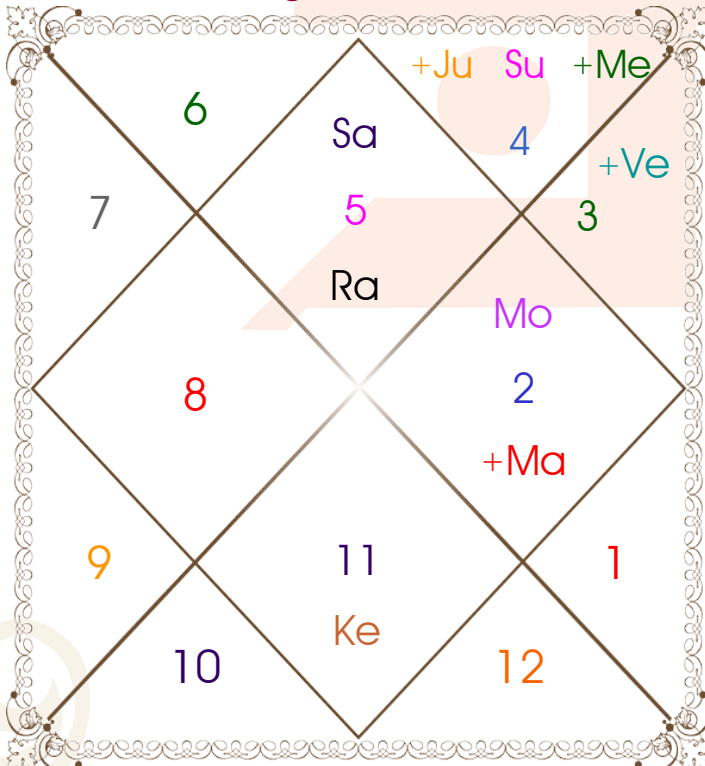

Planetary Degrees and their Positions

Pl	R	C	Rasi	Degree	Speed	Nak	Pad	No.	RL	NL	Sub	Dignity
Asc			Leo	06:00:35	309:42:03	Magha	2	10	Sun	Ket	Rah	---
Sun			Can	03:14:28	00:57:17	Punrvsu	4	7	Mon	Jup	Rah	FrSign
Mon			Tau	18:02:48	12:45:34	Rohini	3	4	Ven	Mon	Mer	Moltrikn
Mar			Tau	23:16:14	00:41:16	Rohini	4	4	Ven	Mon	Sun	NuSign
Mer	R		Can	20:41:44	00:10:32	Aslesa	2	9	Mon	Mer	Ven	EnSign
Jup			Can	21:11:04	00:12:50	Aslesa	2	9	Mon	Mer	Ven	Exalted
Ven			Gem	23:14:50	01:13:37	Punrvsu	1	7	Mer	Jup	Sat	FrSign
Sat			Leo	17:31:11	00:06:06	P Phal	2	11	Sun	Ven	Mar	EnSign
Rah	R		Leo	15:45:24	00:06:18	P Phal	1	11	Sun	Ven	Sun	EnSign
Ket	R		Aqu	15:45:24	00:06:18	Satbisha	3	24	Sat	Rah	Ven	EnSign
Ura	R		Lib	23:22:02	00:00:20	Visakha	2	16	Ven	Jup	Sat	---
Nep	R		Sco	24:35:04	00:01:11	Jyestha	3	18	Mar	Mer	Rah	---
Plu			Vir	23:00:02	00:00:46	Hasta	4	13	Mer	Mon	Sun	---
Mid Heaven			Tau	03:40:16	--	Krittika	--	3	Ven	Sun	Sat	--

R-Retrograde S-Stationary

C- Combust D-Deep Combust

Rahu : True

Lahiri Ayanamsa : 23:34:12

Lagna-Chalit