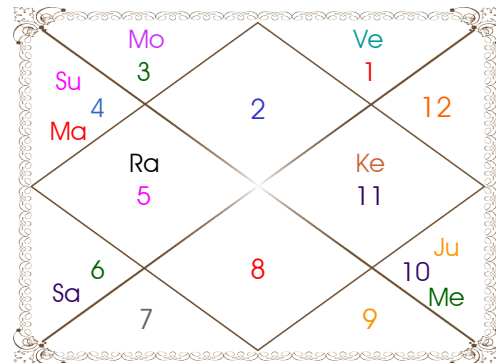

Planetary Degrees and their Positions

Pl	R	C	Rasi	Degree	Speed	Nak	Pad	No.	RL	NL	Sub	Dignity
Asc			Leo	06:00:35	309:42:03	Magha	2	10	Sun	Ket	Rah	---
Sun			Can	03:14:28	00:57:17	Punrvsu	4	7	Mon	Jup	Rah	FrSign
Mon			Tau	18:02:48	12:45:34	Rohini	3	4	Ven	Mon	Mer	Moltrikn
Mar			Tau	23:16:14	00:41:16	Rohini	4	4	Ven	Mon	Sun	NuSign
Mer	R		Can	20:41:44	00:10:32	Aslesa	2	9	Mon	Mer	Ven	EnSign
Jup			Can	21:11:04	00:12:50	Aslesa	2	9	Mon	Mer	Ven	Exalted
Ven			Gem	23:14:50	01:13:37	Punrvsu	1	7	Mer	Jup	Sat	FrSign
Sat			Leo	17:31:11	00:06:06	P Phal	2	11	Sun	Ven	Mar	EnSign
Rah	R		Leo	15:45:24	00:06:18	P Phal	1	11	Sun	Ven	Sun	EnSign
Ket	R		Aqu	15:45:24	00:06:18	Satbisha	3	24	Sat	Rah	Ven	EnSign
Ura	R		Lib	23:22:02	00:00:20	Visakha	2	16	Ven	Jup	Sat	---
Nep	R		Sco	24:35:04	00:01:11	Jyestha	3	18	Mar	Mer	Rah	---
Plu			Vir	23:00:02	00:00:46	Hasta	4	13	Mer	Mon	Sun	---
Mid Heaven			Tau	03:40:16	--	Krittika	--	3	Ven	Sun	Sat	--

R-Retrograde S-Stationary

C- Combust D-Deep Combust

Rahu : True

Lahiri Ayanamsa : 23:34:12

Lagna-Chalit

Moon Chart

Navamsa Chart

Vimshottari Dasha

Balance of Dasa : Moon 3 Years 11 Months 17 Days

Mon 10 Years	Mar 7 Years	Rah 18 Years	Jup 16 Years	Sat 19 Years
20/07/1979	07/07/1983	07/07/1990	06/07/2008	06/07/2024
07/07/1983	07/07/1990	06/07/2008	06/07/2024	07/07/2043
00/00/0000	Mar 03/12/1983	Rah 19/03/1993	Jup 25/08/2010	Sat 10/07/2027
00/00/0000	Rah 21/12/1984	Jup 13/08/1995	Sat 07/03/2013	Mer 19/03/2030
00/00/0000	Jup 27/11/1985	Sat 19/06/1998	Mer 13/06/2015	Ket 28/04/2031
00/00/0000	Sat 05/01/1987	Mer 05/01/2001	Ket 19/05/2016	Ven 28/06/2034
20/07/1979	Mer 03/01/1988	Ket 23/01/2002	Ven 18/01/2019	Sun 10/06/2035
Mer 06/10/1980	Ket 31/05/1988	Ven 23/01/2005	Sun 06/11/2019	Mon 08/01/2037
Ket 07/05/1981	Ven 31/07/1989	Sun 18/12/2005	Mon 07/03/2021	Mar 17/02/2038
Ven 05/01/1983	Sun 06/12/1989	Mon 19/06/2007	Mar 11/02/2022	Rah 24/12/2040
Sun 07/07/1983	Mon 07/07/1990	Mar 06/07/2008	Rah 06/07/2024	Jup 07/07/2043