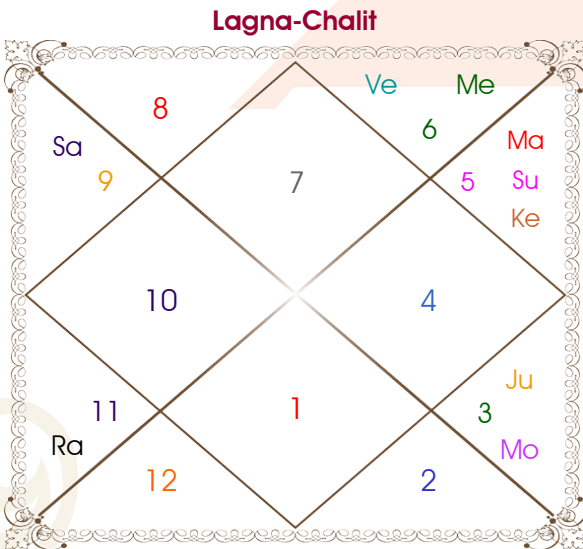

Rahul

Ms.Tanya pahwa

Model: Web-FreeMatching

Order No: 121783506

Male : \_\_\_\_\_ Sex \_\_\_\_\_ : Female  
 26/08/1989 : \_\_\_\_\_ Date of Birth \_\_\_\_\_ : 1-02/02/1991  
 Saturday : \_\_\_\_\_ Day \_\_\_\_\_ : Fri-Saturday  
 Hour 10:34:00 : \_\_\_\_\_ Time of Birth \_\_\_\_\_ : 05:53:00 Hour  
 Ghati 11:34:56 : \_\_\_\_\_ Time of Birth(Ghati) \_\_\_\_\_ : 56:47:42 Ghati  
 India : \_\_\_\_\_ Country \_\_\_\_\_ : India  
 Delhi : \_\_\_\_\_ City \_\_\_\_\_ : Delhi  
 28:39:00 North : \_\_\_\_\_ Latitude \_\_\_\_\_ : 28:39:00 North  
 77:13:00 East : \_\_\_\_\_ Longitude \_\_\_\_\_ : 77:13:00 East  
 82:30:00 East : \_\_\_\_\_ Zone \_\_\_\_\_ : 82:30:00 East  
 Hour -00:21:08 : \_\_\_\_\_ Loc Time Corr \_\_\_\_\_ : -00:21:08 Hour  
 Hour 00:00:00 : \_\_\_\_\_ War Time Corr \_\_\_\_\_ : 00:00:00 Hour  
 05:56:01 : \_\_\_\_\_ Sunrise \_\_\_\_\_ : 07:09:55  
 18:50:27 : \_\_\_\_\_ Sunset \_\_\_\_\_ : 17:59:42  
 23:42:56 : \_\_\_\_\_ Lahiri Ayanamsa \_\_\_\_\_ : 23:44:14

Vimshottari		Degree	Sign	Pln	Sign	Degree	Vimshottari	
<b>Rahu 13Y 4M 13D</b>		09:11:44	Lib	Asc	Sag	26:35:06	<b>Venus 2Y 2M 2D</b>	
<b>Saturn</b>		09:13:49	Leo	Sun	Cap	18:54:24	<b>Rahu</b>	
<b>09/01/2019</b>		10:05:45	Gem	Mon	Leo	25:13:01	<b>06/04/2016</b>	
<b>08/01/2038</b>		20:37:44	Leo	Mar	Tau	09:28:18	<b>06/04/2034</b>	
Saturn	11/01/2022	06:13:54	Vir	Mer	Cap	00:23:54	Rahu	18/12/2018
Mercury	20/09/2024	11:12:31	Gem	Jup R	Can	14:18:56	Jupiter	12/05/2021
Ketu	30/10/2025	15:56:10	Vir	Ven	Aqu	11:01:11	Saturn	18/03/2024
Venus	30/12/2028	13:47:44	Sag R	Sat	Cap	05:42:31	Mercury	06/10/2026
Sun	12/12/2029	02:05:20	Aqu	Rah R	Cap	04:15:03	Ketu	24/10/2027
Moon	13/07/2031	02:05:20	Leo	Ket R	Can	04:15:03	Venus	24/10/2030
Mars	21/08/2032	07:42:53	Sag R	Ura	Sag	17:50:29	Sun	18/09/2031
Rahu	28/06/2035	16:04:25	Sag R	Nep	Sag	21:33:44	Moon	19/03/2033
Jupiter	08/01/2038	18:58:48	Lib	Plu	Lib	26:31:12	Mars	06/04/2034