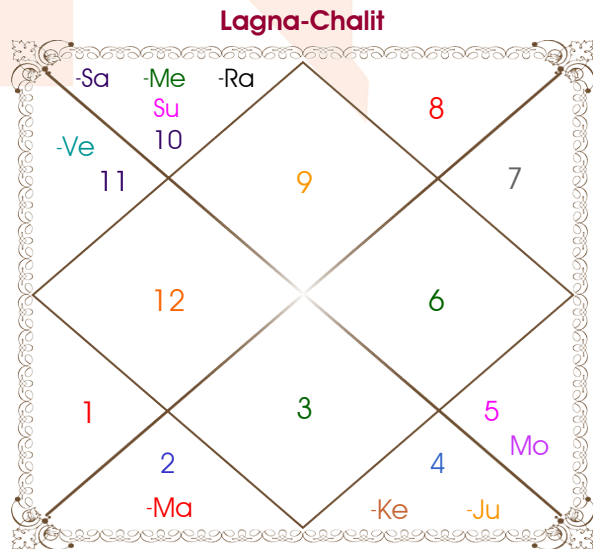

Rahul

Ms.Tanya pahwa

Model: Web-FreeMatching

Order No: 121783506

Male : \_\_\_\_\_ Sex \_\_\_\_\_ : Female  
 26/08/1989 : \_\_\_\_\_ Date of Birth \_\_\_\_\_ : 1-02/02/1991  
 Saturday : \_\_\_\_\_ Day \_\_\_\_\_ : Fri-Saturday  
 Hour 10:34:00 : \_\_\_\_\_ Time of Birth \_\_\_\_\_ : 05:53:00 Hour  
 Ghati 11:34:56 : \_\_\_\_\_ Time of Birth(Ghati) \_\_\_\_\_ : 56:47:42 Ghati  
 India : \_\_\_\_\_ Country \_\_\_\_\_ : India  
 Delhi : \_\_\_\_\_ City \_\_\_\_\_ : Delhi  
 28:39:00 North : \_\_\_\_\_ Latitude \_\_\_\_\_ : 28:39:00 North  
 77:13:00 East : \_\_\_\_\_ Longitude \_\_\_\_\_ : 77:13:00 East  
 82:30:00 East : \_\_\_\_\_ Zone \_\_\_\_\_ : 82:30:00 East  
 Hour -00:21:08 : \_\_\_\_\_ Loc Time Corr \_\_\_\_\_ : -00:21:08 Hour  
 Hour 00:00:00 : \_\_\_\_\_ War Time Corr \_\_\_\_\_ : 00:00:00 Hour  
 05:56:01 : \_\_\_\_\_ Sunrise \_\_\_\_\_ : 07:09:55  
 18:50:27 : \_\_\_\_\_ Sunset \_\_\_\_\_ : 17:59:42  
 23:42:56 : \_\_\_\_\_ Lahiri Ayanamsa \_\_\_\_\_ : 23:44:14

Vimshottari		Degree	Sign	Pln	Sign	Degree	Vimshottari	
<b>Rahu 13Y 4M 13D</b>		09:11:44	Lib	Asc	Sag	26:35:06	<b>Venus 2Y 2M 2D</b>	
<b>Saturn</b>		09:13:49	Leo	Sun	Cap	18:54:24	<b>Rahu</b>	
<b>09/01/2019</b>		10:05:45	Gem	Mon	Leo	25:13:01	<b>06/04/2016</b>	
<b>08/01/2038</b>		20:37:44	Leo	Mar	Tau	09:28:18	<b>06/04/2034</b>	
Saturn	11/01/2022	06:13:54	Vir	Mer	Cap	00:23:54	Rahu	18/12/2018
Mercury	20/09/2024	11:12:31	Gem	Jup R	Can	14:18:56	Jupiter	12/05/2021
Ketu	30/10/2025	15:56:10	Vir	Ven	Aqu	11:01:11	Saturn	18/03/2024
Venus	30/12/2028	13:47:44	Sag R	Sat	Cap	05:42:31	Mercury	06/10/2026
Sun	12/12/2029	02:05:20	Aqu	Rah R	Cap	04:15:03	Ketu	24/10/2027
Moon	13/07/2031	02:05:20	Leo	Ket R	Can	04:15:03	Venus	24/10/2030
Mars	21/08/2032	07:42:53	Sag R	Ura	Sag	17:50:29	Sun	18/09/2031
Rahu	28/06/2035	16:04:25	Sag R	Nep	Sag	21:33:44	Moon	19/03/2033
Jupiter	08/01/2038	18:58:48	Lib	Plu	Lib	26:31:12	Mars	06/04/2034