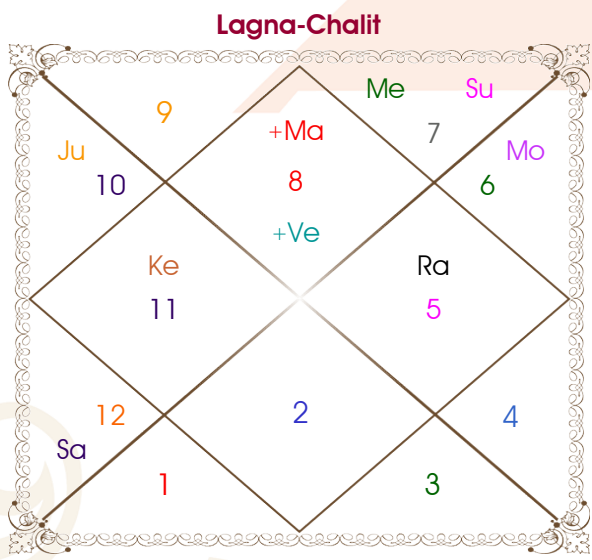

Mr vardaan Aggrawal

Ms. Ishita

Model: Web-FreeMatching

Order No: 121772403

Male : \_\_\_\_\_ Sex \_\_\_\_\_ : Female  
 30/10/1997 : \_\_\_\_\_ Date of Birth \_\_\_\_\_ : 17/09/2000  
 Thursday : \_\_\_\_\_ Day \_\_\_\_\_ : Sunday  
 Hour 08:55:00 : \_\_\_\_\_ Time of Birth \_\_\_\_\_ : 11:55:00 Hour  
 Ghati 05:47:00 : \_\_\_\_\_ Time of Birth(Ghati) \_\_\_\_\_ : 14:26:34 Ghati  
 India : \_\_\_\_\_ Country \_\_\_\_\_ : India  
 Chandigarh : \_\_\_\_\_ City \_\_\_\_\_ : Delhi  
 30:43:00 North : \_\_\_\_\_ Latitude \_\_\_\_\_ : 28:39:00 North  
 76:47:00 East : \_\_\_\_\_ Longitude \_\_\_\_\_ : 77:13:00 East  
 82:30:00 East : \_\_\_\_\_ Zone \_\_\_\_\_ : 82:30:00 East  
 Hour -00:22:52 : \_\_\_\_\_ Loc Time Corr \_\_\_\_\_ : -00:21:08 Hour  
 Hour 00:00:00 : \_\_\_\_\_ War Time Corr \_\_\_\_\_ : 00:00:00 Hour  
 06:36:12 : \_\_\_\_\_ Sunrise \_\_\_\_\_ : 06:07:09  
 17:36:40 : \_\_\_\_\_ Sunset \_\_\_\_\_ : 18:23:30  
 23:49:31 : \_\_\_\_\_ Lahiri Ayanamsa \_\_\_\_\_ : 23:51:45

Vimshottari Mars 4Y 2M 6D		Degree	Sign	Pln	Sign	Degree	Vimshottari Ketu 0Y 5M 18D	
Jupiter		11:20:05	Scorpio	Asc	Scorpio	15:10:33	Sun	
06/01/2020		12:55:01	Libra	Sun	Virgo	00:48:08	07/03/2021	
06/01/2036		28:41:39	Virgo	Mon	Aries	12:26:34	07/03/2027	
Jupiter	23/02/2022	28:38:49	Scorpio	Mar	Leo	06:17:52	Sun	24/06/2021
Saturn	06/09/2024	23:08:22	Libra	Mer	Virgo	20:43:02	Moon	24/12/2021
Mercury	13/12/2026	19:03:17	Capricorn	Jup	Tau	17:07:14	Mars	01/05/2022
Ketu	18/11/2027	29:47:22	Scorpio	Ven	Virgo	27:07:04	Rahu	26/03/2023
Venus	19/07/2030	21:33:45	Pisces	R Sat R	Tau	07:05:44	Jupiter	12/01/2024
Sun	08/05/2031	25:05:25	Leo	R Rah R	Gem	28:36:05	Saturn	24/12/2024
Moon	06/09/2032	25:05:25	Aquarius	R Ket R	Sag	28:36:05	Mercury	30/10/2025
Mars	13/08/2033	11:00:58	Capricorn	Ura R	Cap	23:38:30	Ketu	07/03/2026
Rahu	06/01/2036	03:28:43	Capricorn	Nep R	Cap	10:08:32	Venus	07/03/2027
		10:33:17	Scorpio	Plu	Scorpio	16:29:44		