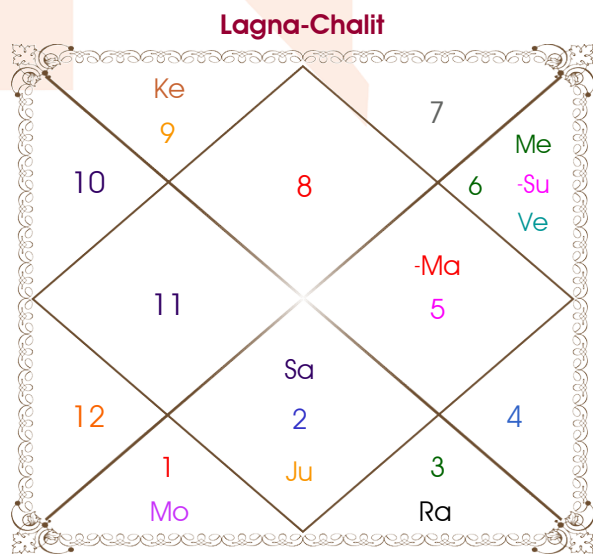

Mr vardaan Aggrawal

Ms. Ishita

Model: Web-FreeMatching

Order No: 121772403

Male : \_\_\_\_\_ Sex \_\_\_\_\_ : Female  
 30/10/1997 : \_\_\_\_\_ Date of Birth \_\_\_\_\_ : 17/09/2000  
 Thursday : \_\_\_\_\_ Day \_\_\_\_\_ : Sunday  
 Hour 08:55:00 : \_\_\_\_\_ Time of Birth \_\_\_\_\_ : 11:55:00 Hour  
 Ghati 05:47:00 : \_\_\_\_\_ Time of Birth(Ghati) \_\_\_\_\_ : 14:26:34 Ghati  
 India : \_\_\_\_\_ Country \_\_\_\_\_ : India  
 Chandigarh : \_\_\_\_\_ City \_\_\_\_\_ : Delhi  
 30:43:00 North : \_\_\_\_\_ Latitude \_\_\_\_\_ : 28:39:00 North  
 76:47:00 East : \_\_\_\_\_ Longitude \_\_\_\_\_ : 77:13:00 East  
 82:30:00 East : \_\_\_\_\_ Zone \_\_\_\_\_ : 82:30:00 East  
 Hour -00:22:52 : \_\_\_\_\_ Loc Time Corr \_\_\_\_\_ : -00:21:08 Hour  
 Hour 00:00:00 : \_\_\_\_\_ War Time Corr \_\_\_\_\_ : 00:00:00 Hour  
 06:36:12 : \_\_\_\_\_ Sunrise \_\_\_\_\_ : 06:07:09  
 17:36:40 : \_\_\_\_\_ Sunset \_\_\_\_\_ : 18:23:30  
 23:49:31 : \_\_\_\_\_ Lahiri Ayanamsa \_\_\_\_\_ : 23:51:45

Vimshottari Mars 4Y 2M 6D		Degree	Sign	Pln	Sign	Degree	Vimshottari Ketu 0Y 5M 18D	
Jupiter		11:20:05	Scorpio	Asc	Scorpio	15:10:33	Sun	
06/01/2020		12:55:01	Libra	Sun	Virgo	00:48:08	07/03/2021	
06/01/2036		28:41:39	Virgo	Mon	Aries	12:26:34	07/03/2027	
Jupiter	23/02/2022	28:38:49	Scorpio	Mar	Leo	06:17:52	Sun	24/06/2021
Saturn	06/09/2024	23:08:22	Libra	Mer	Virgo	20:43:02	Moon	24/12/2021
Mercury	13/12/2026	19:03:17	Capricorn	Jup	Tau	17:07:14	Mars	01/05/2022
Ketu	18/11/2027	29:47:22	Scorpio	Ven	Virgo	27:07:04	Rahu	26/03/2023
Venus	19/07/2030	21:33:45	Pisces	R Sat R	Tau	07:05:44	Jupiter	12/01/2024
Sun	08/05/2031	25:05:25	Leo	R Rah R	Gem	28:36:05	Saturn	24/12/2024
Moon	06/09/2032	25:05:25	Aquarius	R Ket R	Sag	28:36:05	Mercury	30/10/2025
Mars	13/08/2033	11:00:58	Capricorn	Ura R	Cap	23:38:30	Ketu	07/03/2026
Rahu	06/01/2036	03:28:43	Capricorn	Nep R	Cap	10:08:32	Venus	07/03/2027
		10:33:17	Scorpio	Plu	Scorpio	16:29:44		