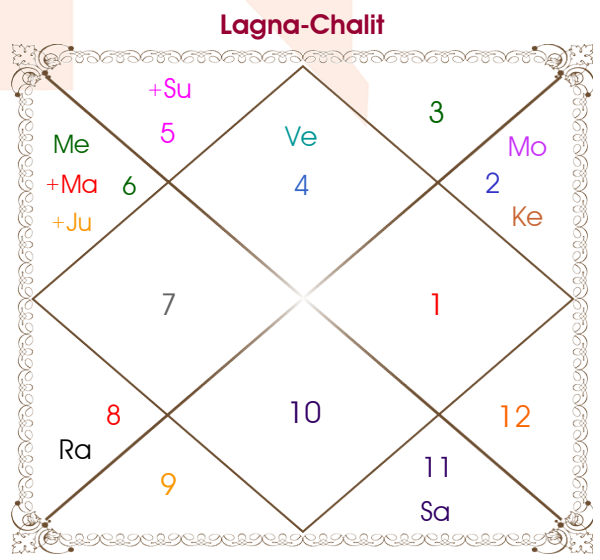

Naveen kumar

Varsha

Model: Web-FreeMatching

Order No: 121771403

Male : \_\_\_\_\_ Sex \_\_\_\_\_ : Female  
 08/02/1990 : \_\_\_\_\_ Date of Birth \_\_\_\_\_ : 8-09/09/1993  
 Thursday : \_\_\_\_\_ Day \_\_\_\_\_ : Wed-Thursday  
 Hour 19:50:00 : \_\_\_\_\_ Time of Birth \_\_\_\_\_ : 02:30:00 Hour  
 Ghati 31:51:21 : \_\_\_\_\_ Time of Birth(Ghati) \_\_\_\_\_ : 51:08:34 Ghati  
 India : \_\_\_\_\_ Country \_\_\_\_\_ : India  
 Delhi : \_\_\_\_\_ City \_\_\_\_\_ : Lucknow  
 28:39:00 North : \_\_\_\_\_ Latitude \_\_\_\_\_ : 26:50:00 North  
 77:13:00 East : \_\_\_\_\_ Longitude \_\_\_\_\_ : 80:54:00 East  
 82:30:00 East : \_\_\_\_\_ Zone \_\_\_\_\_ : 82:30:00 East  
 Hour -00:21:08 : \_\_\_\_\_ Loc Time Corr \_\_\_\_\_ : -00:06:24 Hour  
 Hour 00:00:00 : \_\_\_\_\_ War Time Corr \_\_\_\_\_ : 00:00:00 Hour  
 07:05:27 : \_\_\_\_\_ Sunrise \_\_\_\_\_ : 05:48:50  
 18:04:43 : \_\_\_\_\_ Sunset \_\_\_\_\_ : 18:18:54  
 23:43:21 : \_\_\_\_\_ Lahiri Ayanamsa \_\_\_\_\_ : 23:46:24

## Ashtakoot Guna Chart

Koot	Male	Female	Max	Mark	Dosha	Area
Varan	Vipra	Vaishya	1	1.00	--	Deeds
Vashya	Jalchar	Chatushpad	2	1.00	--	Nature
Tara	Pratyari	Saadhak	3	1.50	--	Destiny
Yoni	Mesh	Sarp	4	2.00	--	Sex Life
Maitri	Moon	Venus	5	0.50	--	Relationship
Gana	Deva	Manushya	6	6.00	--	Sociality
Bhakut	Cancer	Taurus	7	7.00	--	Life Style
Nadi	Madhya	Antya	8	8.00	--	Kids/Health
<b>Total:</b>			<b>36</b>	<b>27.00</b>		