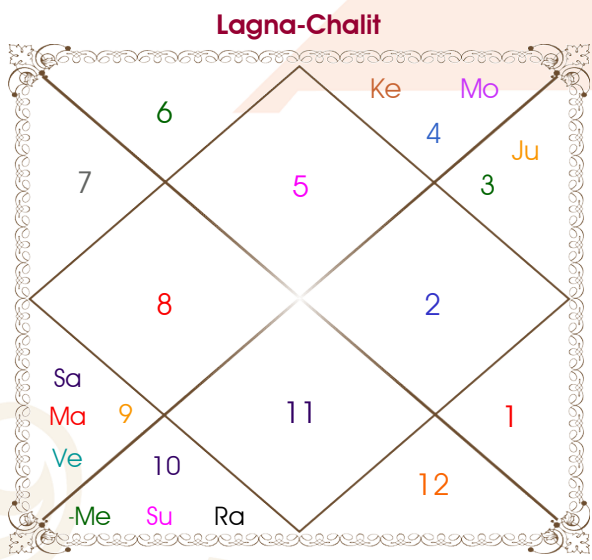

Naveen kumar

Varsha

Model: Web-FreeMatching

Order No: 121771403

Male : \_\_\_\_\_ Sex \_\_\_\_\_ : Female  
 08/02/1990 : \_\_\_\_\_ Date of Birth \_\_\_\_\_ : 8-09/09/1993  
 Thursday : \_\_\_\_\_ Day \_\_\_\_\_ : Wed-Thursday  
 Hour 19:50:00 : \_\_\_\_\_ Time of Birth \_\_\_\_\_ : 02:30:00 Hour  
 Ghati 31:51:21 : \_\_\_\_\_ Time of Birth(Ghati) \_\_\_\_\_ : 51:08:34 Ghati  
 India : \_\_\_\_\_ Country \_\_\_\_\_ : India  
 Delhi : \_\_\_\_\_ City \_\_\_\_\_ : Lucknow  
 28:39:00 North : \_\_\_\_\_ Latitude \_\_\_\_\_ : 26:50:00 North  
 77:13:00 East : \_\_\_\_\_ Longitude \_\_\_\_\_ : 80:54:00 East  
 82:30:00 East : \_\_\_\_\_ Zone \_\_\_\_\_ : 82:30:00 East  
 Hour -00:21:08 : \_\_\_\_\_ Loc Time Corr \_\_\_\_\_ : -00:06:24 Hour  
 Hour 00:00:00 : \_\_\_\_\_ War Time Corr \_\_\_\_\_ : 00:00:00 Hour  
 07:05:27 : \_\_\_\_\_ Sunrise \_\_\_\_\_ : 05:48:50  
 18:04:43 : \_\_\_\_\_ Sunset \_\_\_\_\_ : 18:18:54  
 23:43:21 : \_\_\_\_\_ Lahiri Ayanamsa \_\_\_\_\_ : 23:46:24

## Ashtakoot Guna Chart

Koot	Male	Female	Max	Mark	Dosha	Area
Varan	Vipra	Vaishya	1	1.00	--	Deeds
Vashya	Jalchar	Chatushpad	2	1.00	--	Nature
Tara	Pratyari	Saadhak	3	1.50	--	Destiny
Yoni	Mesh	Sarp	4	2.00	--	Sex Life
Maitri	Moon	Venus	5	0.50	--	Relationship
Gana	Deva	Manushya	6	6.00	--	Sociality
Bhakut	Cancer	Taurus	7	7.00	--	Life Style
Nadi	Madhya	Antya	8	8.00	--	Kids/Health
<b>Total:</b>			<b>36</b>	<b>27.00</b>		