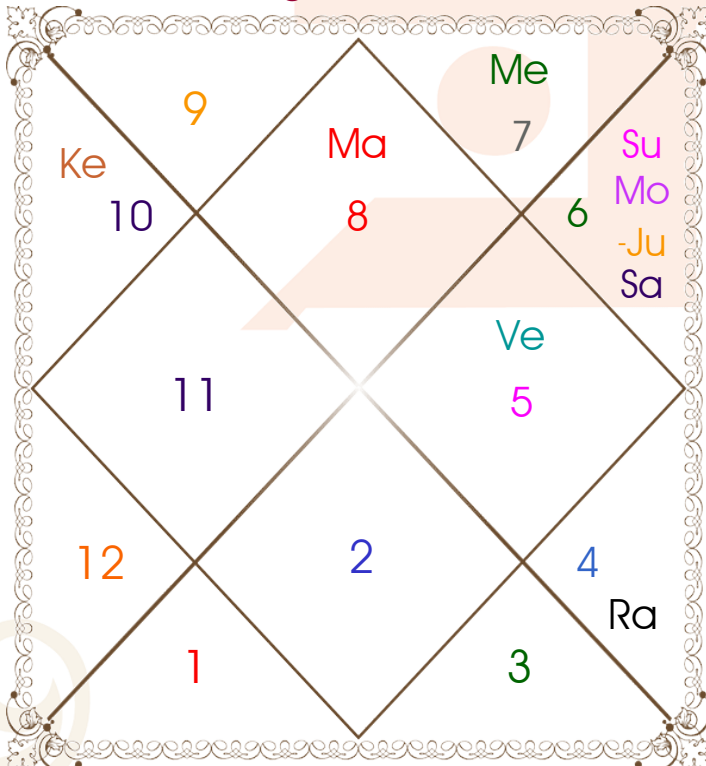

Planetary Degrees and their Positions

PL	R	C	Rasi	Degree	Speed	Nak	Pad	No.	RL	NL	Sub	Dignity
Asc			Scorpio	11:49:36	310:34:38	Anuradha	3	17	Mar	Sat	Mon	---
Sun			Virgo	21:28:14	00:59:16	Hasta	4	13	Mer	Mon	Ven	NuSign
Mon			Virgo	11:26:26	11:51:34	Hasta	1	13	Mer	Mon	Mar	FrSign
Mar			Scorpio	03:31:36	00:42:23	Anuradha	1	17	Mar	Sat	Sat	OwnSign
Mer			Libra	16:20:19	01:06:02	Svati	3	15	Ven	Rah	Ven	FrSign
Jup			Virgo	02:29:22	00:12:38	U Phal	2	12	Mer	Sun	Jup	EnSign
Ven			Leo	10:08:23	01:09:25	Magha	4	10	Sun	Ket	Sat	EnSign
Sat			Virgo	08:29:00	00:07:20	U Phal	4	12	Mer	Sun	Ven	FrSign
Rah	R		Can	25:14:33	00:08:46	Aslesa	3	9	Mon	Mer	Rah	EnSign
Ket	R		Cap	25:14:33	00:08:46	Dhanish	1	23	Sat	Mar	Rah	EnSign
Ura			Libra	29:52:47	00:03:07	Visakha	3	16	Ven	Jup	Mon	---
Nep			Scorpio	26:41:32	00:01:11	Jyestha	4	18	Mar	Mer	Jup	---
Plu			Virgo	27:50:33	00:02:23	Chitra	2	14	Mer	Mar	Jup	---
Mid Heaven			Leo	20:06:09	--	P Phal	--	11	Sun	Ven	Rah	--

R-Retrograde S-Stationary

C- Combust D-Deep Combust

Rahu : True

Lahiri Ayanamsa : 23:35:06

Lagna-Chalit