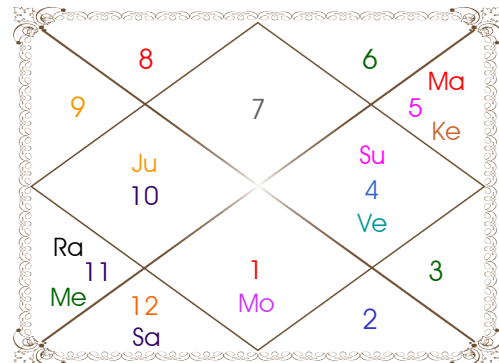

Planetary Degrees and their Positions

PL	R	C	Rasi	Degree	Speed	Nak	Pad	No.	RL	NL	Sub	Dignity
Asc			Scorpio	11:49:36	310:34:38	Anuradha	3	17	Mar	Sat	Mon	---
Sun			Virgo	21:28:14	00:59:16	Hasta	4	13	Mer	Mon	Ven	NuSign
Mon			Virgo	11:26:26	11:51:34	Hasta	1	13	Mer	Mon	Mar	FrSign
Mar			Scorpio	03:31:36	00:42:23	Anuradha	1	17	Mar	Sat	Sat	OwnSign
Mer			Libra	16:20:19	01:06:02	Svati	3	15	Ven	Rah	Ven	FrSign
Jup			Virgo	02:29:22	00:12:38	U Phal	2	12	Mer	Sun	Jup	EnSign
Ven			Leo	10:08:23	01:09:25	Magha	4	10	Sun	Ket	Sat	EnSign
Sat			Virgo	08:29:00	00:07:20	U Phal	4	12	Mer	Sun	Ven	FrSign
Rah	R		Can	25:14:33	00:08:46	Aslesa	3	9	Mon	Mer	Rah	EnSign
Ket	R		Cap	25:14:33	00:08:46	Dhanish	1	23	Sat	Mar	Rah	EnSign
Ura			Libra	29:52:47	00:03:07	Visakha	3	16	Ven	Jup	Mon	---
Nep			Scorpio	26:41:32	00:01:11	Jyestha	4	18	Mar	Mer	Jup	---
Plu			Virgo	27:50:33	00:02:23	Chitra	2	14	Mer	Mar	Jup	---
Mid Heaven			Leo	20:06:09	--	P Phal	--	11	Sun	Ven	Rah	--

R-Retrograde S-Stationary

C- Combust D-Deep Combust

Rahu : True

Lahiri Ayanamsa : 23:35:06

Lagna-Chalit

Moon Chart

Navamsa Chart

Vimshottari Dasha

Balance of Dasa : Moon 8 Years 11 Months 1 Days

Mon 10 Years	Mar 7 Years	Rah 18 Years	Jup 16 Years	Sat 19 Years
08/10/1980	09/09/1989	09/09/1996	09/09/2014	09/09/2030
09/09/1989	09/09/1996	09/09/2014	09/09/2030	09/09/2049
08/10/1980	Mar 05/02/1990	Rah 23/05/1999	Jup 27/10/2016	Sat 12/09/2033
Mar 08/02/1981	Rah 23/02/1991	Jup 15/10/2001	Sat 11/05/2019	Mer 22/05/2036
Rah 10/08/1982	Jup 30/01/1992	Sat 21/08/2004	Mer 15/08/2021	Ket 01/07/2037
Jup 10/12/1983	Sat 10/03/1993	Mer 11/03/2007	Ket 22/07/2022	Ven 30/08/2040
Sat 10/07/1985	Mer 07/03/1994	Ket 28/03/2008	Ven 22/03/2025	Sun 12/08/2041
Mer 09/12/1986	Ket 04/08/1994	Ven 29/03/2011	Sun 09/01/2026	Mon 14/03/2043
Ket 10/07/1987	Ven 04/10/1995	Sun 21/02/2012	Mon 11/05/2027	Mar 22/04/2044
Ven 10/03/1989	Sun 09/02/1996	Mon 22/08/2013	Mar 15/04/2028	Rah 27/02/2047
Sun 09/09/1989	Mon 09/09/1996	Mar 09/09/2014	Rah 09/09/2030	Jup 09/09/2049