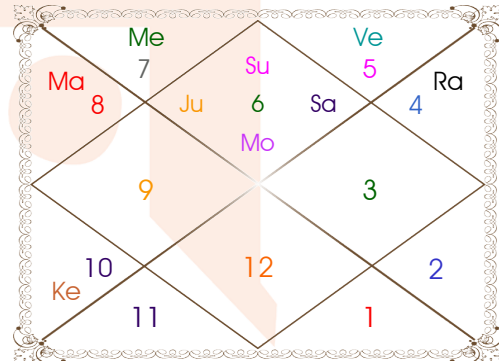

Planetary Degrees and their Positions

PL	R	C	Rasi	Degree	Speed	Nak	Pad	No.	RL	NL	Sub	Dignity
Asc			Scorpio	11:49:36	310:34:38	Anuradha	3	17	Mar	Sat	Mon	---
Sun			Virgo	21:28:14	00:59:16	Hasta	4	13	Mer	Mon	Ven	NuSign
Mon			Virgo	11:26:26	11:51:34	Hasta	1	13	Mer	Mon	Mar	FrSign
Mar			Scorpio	03:31:36	00:42:23	Anuradha	1	17	Mar	Sat	Sat	OwnSign
Mer			Libra	16:20:19	01:06:02	Svati	3	15	Ven	Rah	Ven	FrSign
Jup			Virgo	02:29:22	00:12:38	U Phal	2	12	Mer	Sun	Jup	EnSign
Ven			Leo	10:08:23	01:09:25	Magha	4	10	Sun	Ket	Sat	EnSign
Sat			Virgo	08:29:00	00:07:20	U Phal	4	12	Mer	Sun	Ven	FrSign
Rah	R		Can	25:14:33	00:08:46	Aslesa	3	9	Mon	Mer	Rah	EnSign
Ket	R		Cap	25:14:33	00:08:46	Dhanish	1	23	Sat	Mar	Rah	EnSign
Ura			Libra	29:52:47	00:03:07	Visakha	3	16	Ven	Jup	Mon	---
Nep			Scorpio	26:41:32	00:01:11	Jyestha	4	18	Mar	Mer	Jup	---
Plu			Virgo	27:50:33	00:02:23	Chitra	2	14	Mer	Mar	Jup	---
Mid Heaven			Leo	20:06:09	--	P Phal	--	11	Sun	Ven	Rah	--

R-Retrograde S-Stationary

C- Combust D-Deep Combust

Rahu : True

Lahiri Ayanamsa : 23:35:06

Lagna-Chalit

Moon Chart

Navamsa Chart

Vimshottari Dasha

Balance of Dasa : Moon 8 Years 11 Months 1 Days

Mon 10 Years	Mar 7 Years	Rah 18 Years	Jup 16 Years	Sat 19 Years
08/10/1980	09/09/1989	09/09/1996	09/09/2014	09/09/2030
09/09/1989	09/09/1996	09/09/2014	09/09/2030	09/09/2049
08/10/1980	Mar 05/02/1990	Rah 23/05/1999	Jup 27/10/2016	Sat 12/09/2033
Mar 08/02/1981	Rah 23/02/1991	Jup 15/10/2001	Sat 11/05/2019	Mer 22/05/2036
Rah 10/08/1982	Jup 30/01/1992	Sat 21/08/2004	Mer 15/08/2021	Ket 01/07/2037
Jup 10/12/1983	Sat 10/03/1993	Mer 11/03/2007	Ket 22/07/2022	Ven 30/08/2040
Sat 10/07/1985	Mer 07/03/1994	Ket 28/03/2008	Ven 22/03/2025	Sun 12/08/2041
Mer 09/12/1986	Ket 04/08/1994	Ven 29/03/2011	Sun 09/01/2026	Mon 14/03/2043
Ket 10/07/1987	Ven 04/10/1995	Sun 21/02/2012	Mon 11/05/2027	Mar 22/04/2044
Ven 10/03/1989	Sun 09/02/1996	Mon 22/08/2013	Mar 15/04/2028	Rah 27/02/2047
Sun 09/09/1989	Mon 09/09/1996	Mar 09/09/2014	Rah 09/09/2030	Jup 09/09/2049