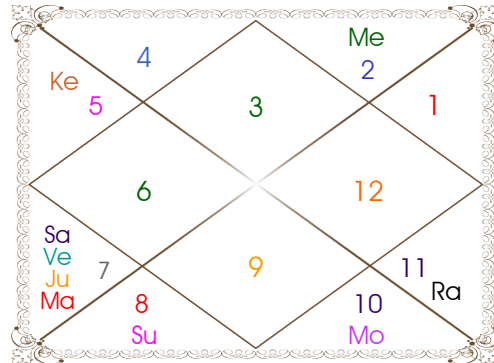

Planetary Degrees and their Positions

Pl	R	C	Rasi	Degree	Speed	Nak	Pad	No.	RL	NL	Sub	Dignity
Asc			Lib	27:21:22	323:32:15	Visakha	3	16	Ven	Jup	Ven	---
Sun			Gem	05:15:26	00:57:17	Mrgsra	4	5	Mer	Mar	Sun	NuSign
Mon			Tau	02:18:10	14:33:30	Krittika	2	3	Ven	Sun	Jup	Exalted
Mar			Ari	20:28:10	00:43:46	Bharani	3	2	Mar	Ven	Jup	OwnSign
Mer			Tau	13:23:22	01:20:44	Rohini	2	4	Ven	Mon	Rah	FrSign
Jup	R		Aqu	02:58:55	00:00:59	Dhanish	3	23	Sat	Mar	Ven	NuSign
Ven			Ari	20:07:42	01:02:19	Bharani	3	2	Mar	Ven	Jup	NuSign
Sat			Leo	21:55:00	00:03:23	P Phal	3	11	Sun	Ven	Sat	EnSign
Rah	R		Cap	06:33:27	00:04:20	U Sadha	3	21	Sat	Sun	Mer	FrSign
Ket	R		Can	06:33:27	00:04:20	Pushya	1	8	Mon	Sat	Mer	FrSign
Ura			Pis	02:34:52	00:00:32	P Bhad	4	25	Jup	Jup	Rah	---
Nep	R		Aqu	02:21:13	00:00:42	Dhanish	3	23	Sat	Mar	Ket	---
Plu	R		Sag	08:04:00	00:01:33	Moola	3	19	Jup	Ket	Jup	---
Mid Heaven			Can	29:02:17	--	Aslesa	--	9	Mon	Mer	Sat	--

R-Retrograde S-Stationary

C- Combust D-Deep Combust

Rahu : True

Lahiri Ayanamsa : 23:59:36

Lagna-Chalit

Moon Chart

Navamsa Chart

Vimshottari Dasha

- ❖ The above dasa periods have been computed on the basis of Moon Degree. However, as per bhayat / bhabhog the balance of dasa is Sun 3 Y 5 M 11 D.
- ❖ The Dates given for Dasa periods show their endings. Divisions of Vimshottari Dasa for Complete 120 years are given here without any consideration of longevity.