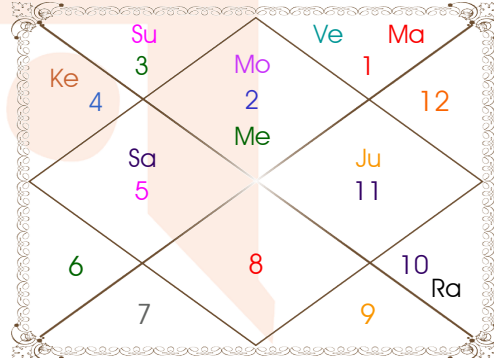

Planetary Degrees and their Positions

Pl	R	C	Rasi	Degree	Speed	Nak	Pad	No.	RL	NL	Sub	Dignity
Asc			Lib	27:21:22	323:32:15	Visakha	3	16	Ven	Jup	Ven	---
Sun			Gem	05:15:26	00:57:17	Mrgsra	4	5	Mer	Mar	Sun	NuSign
Mon			Tau	02:18:10	14:33:30	Krittika	2	3	Ven	Sun	Jup	Exalted
Mar			Ari	20:28:10	00:43:46	Bharani	3	2	Mar	Ven	Jup	OwnSign
Mer			Tau	13:23:22	01:20:44	Rohini	2	4	Ven	Mon	Rah	FrSign
Jup	R		Aqu	02:58:55	00:00:59	Dhanish	3	23	Sat	Mar	Ven	NuSign
Ven			Ari	20:07:42	01:02:19	Bharani	3	2	Mar	Ven	Jup	NuSign
Sat			Leo	21:55:00	00:03:23	P Phal	3	11	Sun	Ven	Sat	EnSign
Rah	R		Cap	06:33:27	00:04:20	U Sadha	3	21	Sat	Sun	Mer	FrSign
Ket	R		Can	06:33:27	00:04:20	Pushya	1	8	Mon	Sat	Mer	FrSign
Ura			Pis	02:34:52	00:00:32	P Bhad	4	25	Jup	Jup	Rah	---
Nep	R		Aqu	02:21:13	00:00:42	Dhanish	3	23	Sat	Mar	Ket	---
Plu	R		Sag	08:04:00	00:01:33	Moola	3	19	Jup	Ket	Jup	---
Mid Heaven			Can	29:02:17	--	Aslesa	--	9	Mon	Mer	Sat	--

R-Retrograde S-Stationary

C- Combust D-Deep Combust

Rahu : True

Lahiri Ayanamsa : 23:59:36

Lagna-Chalit

Moon Chart

Navamsa Chart

Vimshottari Dasha

- ❖ The above dasa periods have been computed on the basis of Moon Degree. However, as per bhayat / bhabhog the balance of dasa is Sun 3 Y 5 M 11 D.
- ❖ The Dates given for Dasa periods show their endings. Divisions of Vimshottari Dasa for Complete 120 years are given here without any consideration of longevity.