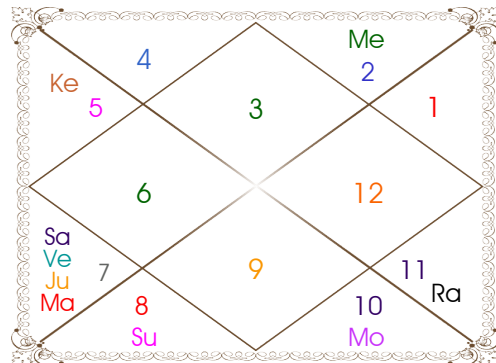

Planetary Degrees and their Positions

Pl	R	C	Rasi	Degree	Speed	Nak	Pad	No.	RL	NL	Sub	Dignity
Asc			Lib	28:55:40	322:57:59	Visakha	3	16	Ven	Jup	Sun	---
Sun			Gem	05:15:43	00:57:17	Mrgsra	4	5	Mer	Mar	Sun	NuSign
Mon			Tau	02:22:25	14:33:37	Krittika	2	3	Ven	Sun	Jup	Exalted
Mar			Ari	20:28:23	00:43:46	Bharani	3	2	Mar	Ven	Jup	OwnSign
Mer			Tau	13:23:46	01:20:45	Rohini	2	4	Ven	Mon	Rah	FrSign
Jup	R		Aqu	02:58:54	00:01:00	Dhanish	3	23	Sat	Mar	Ven	NuSign
Ven			Ari	20:08:01	01:02:19	Bharani	3	2	Mar	Ven	Jup	NuSign
Sat			Leo	21:55:01	00:03:23	P Phal	3	11	Sun	Ven	Sat	EnSign
Rah	R		Cap	06:33:26	00:04:20	U Sadha	3	21	Sat	Sun	Mer	FrSign
Ket	R		Can	06:33:26	00:04:20	Pushya	1	8	Mon	Sat	Mer	FrSign
Ura			Pis	02:34:52	00:00:32	P Bhad	4	25	Jup	Jup	Rah	---
Nep	R		Aqu	02:21:13	00:00:42	Dhanish	3	23	Sat	Mar	Ket	---
Plu	R		Sag	08:03:59	00:01:33	Moola	3	19	Jup	Ket	Jup	---
Mid Heaven			Leo	00:50:45	--	Magha	--	10	Sun	Ket	Ven	--

R-Retrograde S-Stationary

C- Combust D-Deep Combust

Rahu : True

Lahiri Ayanamsa : 23:59:36

Lagna-Chalit

Moon Chart

Navamsa Chart

Vimshottari Dasha

- ❖ The above dasa periods have been computed on the basis of Moon Degree. However, as per bhayat / bhabhog the balance of dasa is Sun 3 Y 4 M 29 D.
- ❖ The Dates given for Dasa periods show their endings. Divisions of Vimshottari Dasa for Complete 120 years are given here without any consideration of longevity.