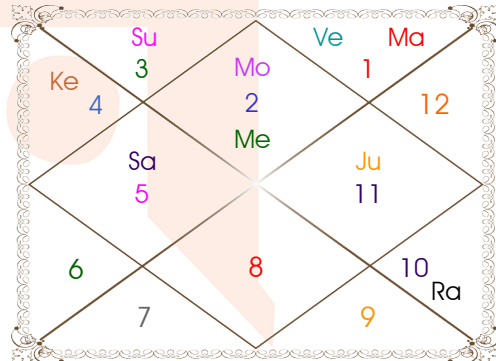

Avakahada Chakra

Ascendent-Lord ____: Libra - Venus
Rasi-Lord _____: **Taurus - Venus**
Naksh.-Charan ____: **Krittika - 2**
Nakshatra Lord ____: Sun
Yoga _____: Dharti
Karan _____: Gara
Gana _____: Rakshas
Yoni _____: Mesh
Nadi _____: Antya
Varan _____: Vaishya
Vashya _____: Chatuspad
Varga _____: Garuda
Yunja _____: Poorva
Hansak _____: Bhoomi
Name Alphabet ____: Ee-Ishwar
Paya(Rasi-Nak) ____: Iron - Gold
SunSign(West) _____: Gemini

Planetary Degrees and their Positions

Pl	R	C	Rasi	Degree	Speed	Nak	Pad	No.	RL	NL	Sub	Dignity
Asc			Lib	28:55:40	322:57:59	Visakha	3	16	Ven	Jup	Sun	---
Sun			Gem	05:15:43	00:57:17	Mrgsra	4	5	Mer	Mar	Sun	NuSign
Mon			Tau	02:22:25	14:33:37	Krittika	2	3	Ven	Sun	Jup	Exalted
Mar			Ari	20:28:23	00:43:46	Bharani	3	2	Mar	Ven	Jup	OwnSign
Mer			Tau	13:23:46	01:20:45	Rohini	2	4	Ven	Mon	Rah	FrSign
Jup	R		Aqu	02:58:54	00:01:00	Dhanish	3	23	Sat	Mar	Ven	NuSign
Ven			Ari	20:08:01	01:02:19	Bharani	3	2	Mar	Ven	Jup	NuSign
Sat			Leo	21:55:01	00:03:23	P Phal	3	11	Sun	Ven	Sat	EnSign
Rah	R		Cap	06:33:26	00:04:20	U Sadha	3	21	Sat	Sun	Mer	FrSign
Ket	R		Can	06:33:26	00:04:20	Pushya	1	8	Mon	Sat	Mer	FrSign
Ura			Pis	02:34:52	00:00:32	P Bhad	4	25	Jup	Jup	Rah	---
Nep	R		Aqu	02:21:13	00:00:42	Dhanish	3	23	Sat	Mar	Ket	---
Plu	R		Sag	08:03:59	00:01:33	Moola	3	19	Jup	Ket	Jup	---
Mid Heaven			Leo	00:50:45	--	Magha	--	10	Sun	Ket	Ven	--

R-Retrograde S-Stationary

C- Combust D-Deep Combust

Rahu : True

Lahiri Ayanamsa : 23:59:36

Lagna-Chalit

Moon Chart

Navamsa Chart

Vimshottari Dasha

- ❖ The above dasa periods have been computed on the basis of Moon Degree. However, as per bhayat / bhabhog the balance of dasa is Sun 3 Y 4 M 29 D.
- ❖ The Dates given for Dasa periods show their endings. Divisions of Vimshottari Dasa for Complete 120 years are given here without any consideration of longevity.