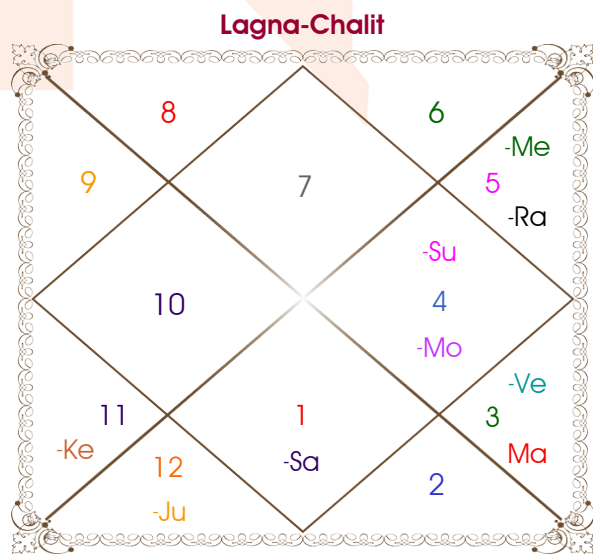

Mr.varun

Himani jain

Model: Web-FreeMatching

Order No: 121762203

Male : \_\_\_\_\_ Sex \_\_\_\_\_ : Female  
 13-14/05/1996 : \_\_\_\_\_ Date of Birth \_\_\_\_\_ : 23/07/1998  
 Mon-Tuesday : \_\_\_\_\_ Day \_\_\_\_\_ : Thursday  
 Hour 00:06:00 : \_\_\_\_\_ Time of Birth \_\_\_\_\_ : 12:57:00 Hour  
 Ghati 46:25:44 : \_\_\_\_\_ Time of Birth(Ghati) \_\_\_\_\_ : 18:19:18 Ghati  
 India : \_\_\_\_\_ Country \_\_\_\_\_ : India  
 Delhi : \_\_\_\_\_ City \_\_\_\_\_ : Gauhati  
 28:39:00 North : \_\_\_\_\_ Latitude \_\_\_\_\_ : 26:10:00 North  
 77:13:00 East : \_\_\_\_\_ Longitude \_\_\_\_\_ : 91:45:00 East  
 82:30:00 East : \_\_\_\_\_ Zone \_\_\_\_\_ : 82:30:00 East  
 Hour -00:21:08 : \_\_\_\_\_ Loc Time Corr \_\_\_\_\_ : 00:37:00 Hour  
 Hour 00:00:00 : \_\_\_\_\_ War Time Corr \_\_\_\_\_ : 00:00:00 Hour  
 05:31:42 : \_\_\_\_\_ Sunrise \_\_\_\_\_ : 04:47:54  
 19:04:15 : \_\_\_\_\_ Sunset \_\_\_\_\_ : 18:14:34  
 23:48:26 : \_\_\_\_\_ Lahiri Ayanamsa \_\_\_\_\_ : 23:50:06

## Ashtakoot Guna Chart

Koot	Male	Female	Max	Mark	Dosha	Area
Varan	Vipra	Vipra	1	1.00	--	Deeds
Vashya	Jalchar	Jalchar	2	2.00	--	Nature
Tara	Sampat	Atimitra	3	3.00	--	Destiny
Yoni	Gau	Marjar	4	2.00	--	Sex Life
Maitri	Jupiter	Moon	5	4.00	--	Relationship
Gana	Manushya	Deva	6	5.00	--	Sociality
Bhakut	Pisces	Cancer	7	0.00	Yes	Life Style
Nadi	Madhya	Adya	8	8.00	--	Kids/Health
<b>Total:</b>			<b>36</b>	<b>25.00</b>		