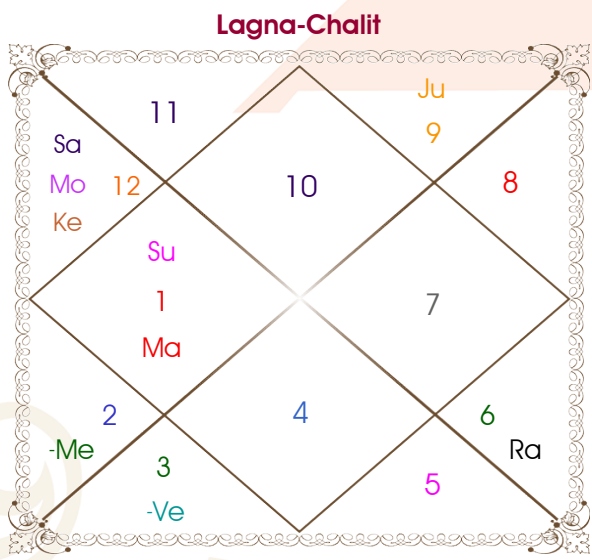

Mr.varun

Himani jain

Model: Web-FreeMatching

Order No: 121762203

Male : \_\_\_\_\_ Sex \_\_\_\_\_ : Female  
 13-14/05/1996 : \_\_\_\_\_ Date of Birth \_\_\_\_\_ : 23/07/1998  
 Mon-Tuesday : \_\_\_\_\_ Day \_\_\_\_\_ : Thursday  
 Hour 00:06:00 : \_\_\_\_\_ Time of Birth \_\_\_\_\_ : 12:57:00 Hour  
 Ghati 46:25:44 : \_\_\_\_\_ Time of Birth(Ghati) \_\_\_\_\_ : 18:19:18 Ghati  
 India : \_\_\_\_\_ Country \_\_\_\_\_ : India  
 Delhi : \_\_\_\_\_ City \_\_\_\_\_ : Gauhati  
 28:39:00 North : \_\_\_\_\_ Latitude \_\_\_\_\_ : 26:10:00 North  
 77:13:00 East : \_\_\_\_\_ Longitude \_\_\_\_\_ : 91:45:00 East  
 82:30:00 East : \_\_\_\_\_ Zone \_\_\_\_\_ : 82:30:00 East  
 Hour -00:21:08 : \_\_\_\_\_ Loc Time Corr \_\_\_\_\_ : 00:37:00 Hour  
 Hour 00:00:00 : \_\_\_\_\_ War Time Corr \_\_\_\_\_ : 00:00:00 Hour  
 05:31:42 : \_\_\_\_\_ Sunrise \_\_\_\_\_ : 04:47:54  
 19:04:15 : \_\_\_\_\_ Sunset \_\_\_\_\_ : 18:14:34  
 23:48:26 : \_\_\_\_\_ Lahiri Ayanamsa \_\_\_\_\_ : 23:50:06

## Ashtakoot Guna Chart

Koot	Male	Female	Max	Mark	Dosha	Area
Varan	Vipra	Vipra	1	1.00	--	Deeds
Vashya	Jalchar	Jalchar	2	2.00	--	Nature
Tara	Sampat	Atimitra	3	3.00	--	Destiny
Yoni	Gau	Marjar	4	2.00	--	Sex Life
Maitri	Jupiter	Moon	5	4.00	--	Relationship
Gana	Manushya	Deva	6	5.00	--	Sociality
Bhakut	Pisces	Cancer	7	0.00	Yes	Life Style
Nadi	Madhya	Adya	8	8.00	--	Kids/Health
<b>Total:</b>			<b>36</b>	<b>25.00</b>		