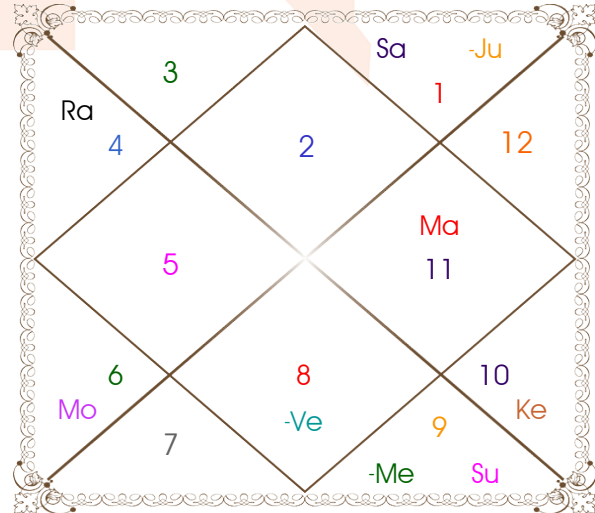

Degree	Sign	Pln
02:24:50	Ari	Asc
07:40:28	Sag	Sun
12:42:16	Pis	Mon
16:39:22	Aqu	Mar
18:01:18	Sag	Mer
17:56:59	Gem R	Jup
02:22:28	Sag	Ven
16:02:18	Tau R	Sat R
03:15:48	Gem	Rah
03:15:48	Sag	Ket
28:11:50	Cap	Ura
13:16:28	Cap	Nep
21:50:22	Sco	Plu

Sign	Degree
Tau	24:40:47
Sag	13:24:00
Vir	11:43:05
Aqu	01:44:21
Sag	03:18:10
Ari	01:17:28
Sco	04:01:20
Ari	16:36:43
Can	10:10:59
Cap	10:10:59
Cap	20:48:16
Cap	09:13:56
Sco	17:29:35

Vimshottari
Moon 8Y 8M 16D
Rahu
15/09/2015
14/09/2033

Rahu	28/05/2018
Jupiter	21/10/2020
Saturn	28/08/2023
Mercury	16/03/2026
Ketu	03/04/2027
Venus	03/04/2030
Sun	26/02/2031
Moon	27/08/2032
Mars	14/09/2033

Lagna-Chalit

Lagna-Chalit

Ashtakoot Guna Chart

Koot	Male	Female	Max	Mark	Dosha	Area
Varan	Vipra	Vaishya	1	1.00	--	Deeds
Vashya	Jalchar	Manav	2	1.00	--	Nature
Tara	Pratyari	Saadhak	3	1.50	--	Destiny
Yoni	Gau	Mahish	4	3.00	--	Sex Life
Maitri	Jupiter	Mercury	5	0.50	--	Relationship
Gana	Manushya	Deva	6	5.00	--	Sociality
Bhakut	Pisces	Virgo	7	7.00	--	Life Style
Nadi	Madhya	Adya	8	8.00	--	Kids/Health
Total:			36	27.00		