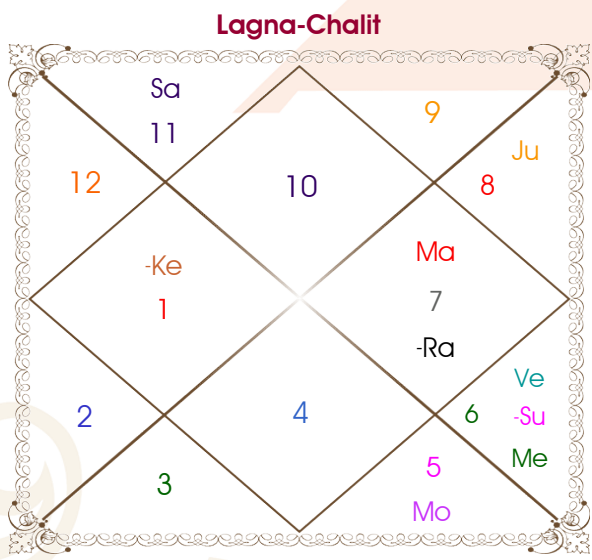

Sahil verma

Dollie juneja

Model: Web-FreeMatching

Order No: 121751604

Male : \_\_\_\_\_ Sex \_\_\_\_\_ : Female  
 22/09/1995 : \_\_\_\_\_ Date of Birth \_\_\_\_\_ : 08/12/1998  
 Friday : \_\_\_\_\_ Day \_\_\_\_\_ : Tuesday  
 Hour 15:45:00 : \_\_\_\_\_ Time of Birth \_\_\_\_\_ : 22:10:00 Hour  
 Ghati 23:59:23 : \_\_\_\_\_ Time of Birth(Ghati) \_\_\_\_\_ : 37:50:54 Ghati  
 India : \_\_\_\_\_ Country \_\_\_\_\_ : India  
 Delhi : \_\_\_\_\_ City \_\_\_\_\_ : Delhi  
 28:39:00 North : \_\_\_\_\_ Latitude \_\_\_\_\_ : 28:39:00 North  
 77:13:00 East : \_\_\_\_\_ Longitude \_\_\_\_\_ : 77:13:00 East  
 82:30:00 East : \_\_\_\_\_ Zone \_\_\_\_\_ : 82:30:00 East  
 Hour -00:21:08 : \_\_\_\_\_ Loc Time Corr \_\_\_\_\_ : -00:21:08 Hour  
 Hour 00:00:00 : \_\_\_\_\_ War Time Corr \_\_\_\_\_ : 00:00:00 Hour  
 06:09:14 : \_\_\_\_\_ Sunrise \_\_\_\_\_ : 07:01:38  
 18:18:26 : \_\_\_\_\_ Sunset \_\_\_\_\_ : 17:24:14  
 23:47:58 : \_\_\_\_\_ Lahiri Ayanamsa \_\_\_\_\_ : 23:50:22

Vimshottari Ketu 3Y 1M 13D		Degree	Sign	Pln	Sign	Degree	Vimshottari Mercury 1Y 5M 25D			
<b>Moon</b>		05:08:29	Vir	Sun	Sco	22:32:29	<b>Venus</b>			
<b>04/11/2024</b>		07:23:29	Leo	Mon	Can	28:50:06	<b>04/06/2007</b>			
<b>05/11/2034</b>		16:20:45	Lib	Mar	Vir	12:23:29	<b>04/06/2027</b>			
Moon	04/09/2025	26:23:07	Vir	R	Mer	R	Sco	08:03:36	Venus	03/10/2010
Mars	05/04/2026	15:24:39	Sco	Jup	Aqu	25:23:32	Sun	04/10/2011	Sun	04/10/2011
Rahu	05/10/2027	13:55:54	Vir	Ven	Sag	02:17:45	Moon	03/06/2013	Moon	03/06/2013
Jupiter	03/02/2029	26:56:28	Aqu	R	Sat	R	Ari	03:19:47	Mars	03/08/2014
Saturn	05/09/2030	02:55:57	Lib	R	Rah	R	Leo	00:50:24	Rahu	03/08/2017
Mercury	04/02/2032	02:55:57	Ari	R	Ket	R	Aqu	00:50:24	Jupiter	03/04/2020
Ketu	04/09/2032	02:48:33	Cap	R	Ura	Cap	Cap	16:02:04	Saturn	04/06/2023
Venus	06/05/2034	29:01:08	Sag	R	Nep	Cap	Cap	06:27:02	Mercury	04/04/2026
Sun	05/11/2034	04:34:12	Sco	Plu	Sco	14:24:25	Sco	14:24:25	Ketu	04/06/2027