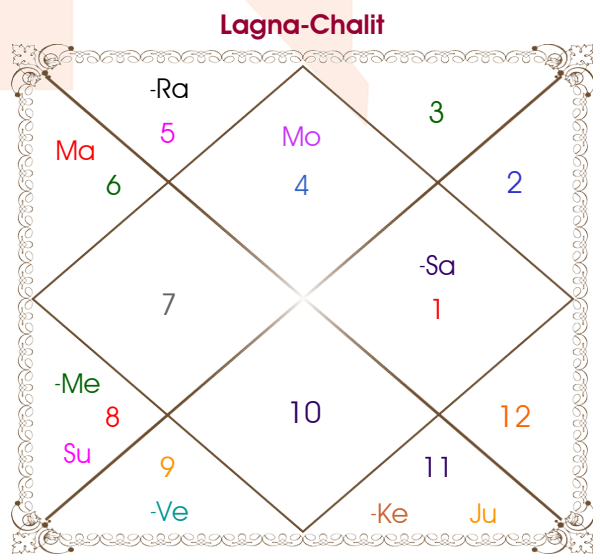

Sahil verma

Dollie juneja

Model: Web-FreeMatching

Order No: 121751604

Male : \_\_\_\_\_ Sex \_\_\_\_\_ : Female  
 22/09/1995 : \_\_\_\_\_ Date of Birth \_\_\_\_\_ : 08/12/1998  
 Friday : \_\_\_\_\_ Day \_\_\_\_\_ : Tuesday  
 Hour 15:45:00 : \_\_\_\_\_ Time of Birth \_\_\_\_\_ : 22:10:00 Hour  
 Ghati 23:59:23 : \_\_\_\_\_ Time of Birth(Ghati) \_\_\_\_\_ : 37:50:54 Ghati  
 India : \_\_\_\_\_ Country \_\_\_\_\_ : India  
 Delhi : \_\_\_\_\_ City \_\_\_\_\_ : Delhi  
 28:39:00 North : \_\_\_\_\_ Latitude \_\_\_\_\_ : 28:39:00 North  
 77:13:00 East : \_\_\_\_\_ Longitude \_\_\_\_\_ : 77:13:00 East  
 82:30:00 East : \_\_\_\_\_ Zone \_\_\_\_\_ : 82:30:00 East  
 Hour -00:21:08 : \_\_\_\_\_ Loc Time Corr \_\_\_\_\_ : -00:21:08 Hour  
 Hour 00:00:00 : \_\_\_\_\_ War Time Corr \_\_\_\_\_ : 00:00:00 Hour  
 06:09:14 : \_\_\_\_\_ Sunrise \_\_\_\_\_ : 07:01:38  
 18:18:26 : \_\_\_\_\_ Sunset \_\_\_\_\_ : 17:24:14  
 23:47:58 : \_\_\_\_\_ Lahiri Ayanamsa \_\_\_\_\_ : 23:50:22

Vimshottari Ketu 3Y 1M 13D		Degree	Sign	Pln	Sign	Degree	Vimshottari Mercury 1Y 5M 25D			
<b>Moon</b>		05:08:29	Vir	Sun	Sco	22:32:29	<b>Venus</b>			
<b>04/11/2024</b>		07:23:29	Leo	Mon	Can	28:50:06	<b>04/06/2007</b>			
<b>05/11/2034</b>		16:20:45	Lib	Mar	Vir	12:23:29	<b>04/06/2027</b>			
Moon	04/09/2025	26:23:07	Vir	R	Mer	R	Sco	08:03:36	Venus	03/10/2010
Mars	05/04/2026	15:24:39	Sco	Jup	Aqu	25:23:32	Sun	04/10/2011	Sun	04/10/2011
Rahu	05/10/2027	13:55:54	Vir	Ven	Sag	02:17:45	Moon	03/06/2013	Moon	03/06/2013
Jupiter	03/02/2029	26:56:28	Aqu	R	Sat	R	Ari	03:19:47	Mars	03/08/2014
Saturn	05/09/2030	02:55:57	Lib	R	Rah	R	Leo	00:50:24	Rahu	03/08/2017
Mercury	04/02/2032	02:55:57	Ari	R	Ket	R	Aqu	00:50:24	Jupiter	03/04/2020
Ketu	04/09/2032	02:48:33	Cap	R	Ura	Cap	Cap	16:02:04	Saturn	04/06/2023
Venus	06/05/2034	29:01:08	Sag	R	Nep	Cap	Cap	06:27:02	Mercury	04/04/2026
Sun	05/11/2034	04:34:12	Sco	Plu	Sco	14:24:25	Sco	14:24:25	Ketu	04/06/2027