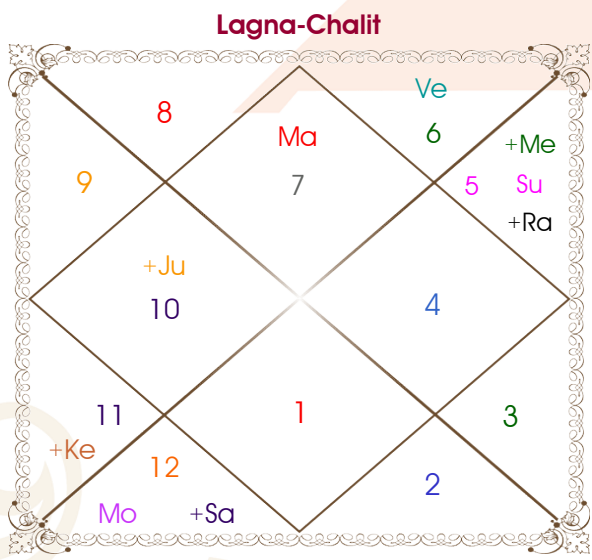

Kaustav Sarkar

Shalini Das

Model: Web-FreeMatching

Order No: 121751004

Male : \_\_\_\_\_ Sex \_\_\_\_\_ : Female  
 21/08/1997 : \_\_\_\_\_ Date of Birth \_\_\_\_\_ : 06/08/1998  
 Thursday : \_\_\_\_\_ Day \_\_\_\_\_ : Thursday  
 Hour 10:30:00 : \_\_\_\_\_ Time of Birth \_\_\_\_\_ : 06:50:00 Hour  
 Ghati 11:31:23 : \_\_\_\_\_ Time of Birth(Ghati) \_\_\_\_\_ : 02:42:11 Ghati  
 India : \_\_\_\_\_ Country \_\_\_\_\_ : India  
 Delhi : \_\_\_\_\_ City \_\_\_\_\_ : Siliguri  
 28:39:00 North : \_\_\_\_\_ Latitude \_\_\_\_\_ : 26:42:00 North  
 77:13:00 East : \_\_\_\_\_ Longitude \_\_\_\_\_ : 88:26:00 East  
 82:30:00 East : \_\_\_\_\_ Zone \_\_\_\_\_ : 82:30:00 East  
 Hour -00:21:08 : \_\_\_\_\_ Loc Time Corr \_\_\_\_\_ : 00:23:44 Hour  
 Hour 00:00:00 : \_\_\_\_\_ War Time Corr \_\_\_\_\_ : 00:00:00 Hour  
 05:53:26 : \_\_\_\_\_ Sunrise \_\_\_\_\_ : 05:03:22  
 18:54:34 : \_\_\_\_\_ Sunset \_\_\_\_\_ : 18:20:30  
 23:49:25 : \_\_\_\_\_ Lahiri Ayanamsa \_\_\_\_\_ : 23:50:08

Vimshottari Saturn 5Y 0M 1D		Degree	Sign	Pln	Sign	Degree	Vimshottari Venus 4Y 5M 23D	
<b>Ketu</b>		04:00:42	Lib	Asc	Leo	11:57:30	<b>Rahu</b>	
<b>23/08/2019</b>		04:21:28	Leo	Sun	Can	19:34:06	<b>28/01/2026</b>	
<b>23/08/2026</b>		13:09:18	Pis	Mon	Sag	23:40:46	<b>29/01/2044</b>	
Ketu	19/01/2020	10:25:45	Lib	Mar	Gem	26:35:02	Rahu	10/10/2028
Venus	20/03/2021	21:52:09	Leo R	Mer R	Leo	02:54:39	Jupiter	06/03/2031
Sun	26/07/2021	21:40:56	Cap R	Jup R	Pis	03:38:18	Saturn	10/01/2034
Moon	24/02/2022	10:27:14	Vir	Ven	Gem	27:14:00	Mercury	29/07/2036
Mars	23/07/2022	26:12:48	Pis R	Sat	Ari	09:42:37	Ketu	17/08/2037
Rahu	11/08/2023	25:59:45	Leo	Rah R	Leo	07:41:16	Venus	17/08/2040
Jupiter	17/07/2024	25:59:45	Aqu	Ket R	Aqu	07:41:16	Sun	11/07/2041
Saturn	25/08/2025	12:00:30	Cap R	Ura R	Cap	16:49:16	Moon	10/01/2043
Mercury	23/08/2026	03:57:23	Cap R	Nep R	Cap	06:34:57	Mars	29/01/2044
		09:01:17	Sco	Plu R	Sco	11:29:21		