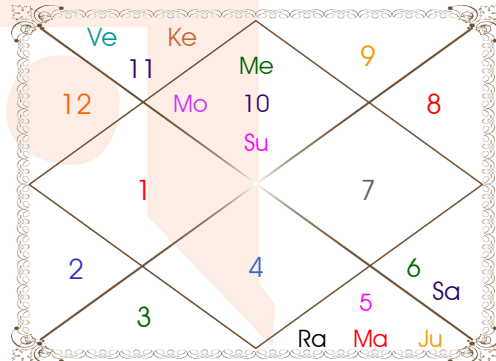

Planetary Degrees and their Positions

Pl	R	C	Rasi	Degree	Speed	Nak	Pad	No.	RL	NL	Sub	Dignity
Asc			Vir	01:34:26	357:22:07	U Phal	2	12	Mer	Sun	Jup	---
Sun			Cap	03:09:13	01:01:07	U Sadha	2	21	Sat	Sun	Sat	EnSign
Mon			Cap	00:35:32	14:26:13	U Sadha	2	21	Sat	Sun	Rah	NuSign
Mar	R		Leo	21:45:26	00:01:06	P Phal	3	11	Sun	Ven	Jup	FrSign
Mer		C	Cap	00:46:58	01:38:40	U Sadha	2	21	Sat	Sun	Rah	NuSign
Jup	R		Leo	15:53:25	00:04:10	P Phal	1	11	Sun	Ven	Sun	FrSign
Ven			Aqu	08:18:52	01:13:16	Satbisha	1	24	Sat	Rah	Rah	FrSign
Sat	R		Vir	03:20:16	00:01:10	U Phal	3	12	Mer	Sun	Sat	FrSign
Rah	R		Leo	05:59:04	00:03:55	Magha	2	10	Sun	Ket	Rah	EnSign
Ket	R		Aqu	05:59:04	00:03:55	Dhanish	4	23	Sat	Mar	Mon	EnSign
Ura			Sco	01:11:03	00:02:13	Visakha	4	16	Mar	Jup	Mar	---
Nep			Sco	27:55:17	00:01:56	Jyestha	4	18	Mar	Mer	Sat	---
Plu			Vir	28:11:06	00:00:15	Chitra	2	14	Mer	Mar	Sat	---
Mid Heaven			Gem	01:55:47	--	Mrgsra	--	5	Mer	Mar	Ket	--

R-Retrograde S-Stationary

C- Combust D-Deep Combust

Rahu : True

Lahiri Ayanamsa : 23:34:35

Lagna-Chalit

Moon Chart

Navamsa Chart

Vimshottari Dasha

- ❖ The above dasa periods have been computed on the basis of Moon Degree. However, as per bhayat / bhabhog the balance of dasa is Sun 4 Y 2 M 21 D.
- ❖ The Dates given for Dasa periods show their endings. Divisions of Vimshottari Dasa for Complete 120 years are given here without any consideration of longevity.