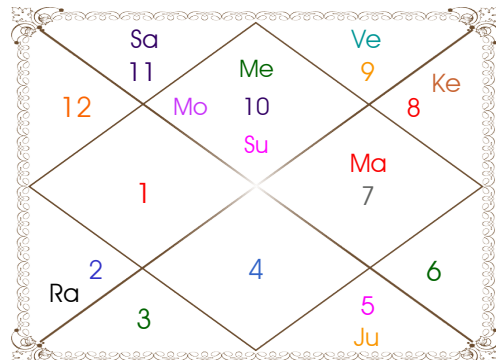

Planetary Degrees and their Positions

Pl	R	C	Rasi	Degree	Speed	Nak	Pad	No.	RL	NL	Sub	Dignity
Asc			Vir	01:34:26	357:22:07	U Phal	2	12	Mer	Sun	Jup	---
Sun			Cap	03:09:13	01:01:07	U Sadha	2	21	Sat	Sun	Sat	EnSign
Mon			Cap	00:35:32	14:26:13	U Sadha	2	21	Sat	Sun	Rah	NuSign
Mar	R		Leo	21:45:26	00:01:06	P Phal	3	11	Sun	Ven	Jup	FrSign
Mer		C	Cap	00:46:58	01:38:40	U Sadha	2	21	Sat	Sun	Rah	NuSign
Jup	R		Leo	15:53:25	00:04:10	P Phal	1	11	Sun	Ven	Sun	FrSign
Ven			Aqu	08:18:52	01:13:16	Satbisha	1	24	Sat	Rah	Rah	FrSign
Sat	R		Vir	03:20:16	00:01:10	U Phal	3	12	Mer	Sun	Sat	FrSign
Rah	R		Leo	05:59:04	00:03:55	Magha	2	10	Sun	Ket	Rah	EnSign
Ket	R		Aqu	05:59:04	00:03:55	Dhanish	4	23	Sat	Mar	Mon	EnSign
Ura			Sco	01:11:03	00:02:13	Visakha	4	16	Mar	Jup	Mar	---
Nep			Sco	27:55:17	00:01:56	Jyestha	4	18	Mar	Mer	Sat	---
Plu			Vir	28:11:06	00:00:15	Chitra	2	14	Mer	Mar	Sat	---
Mid Heaven			Gem	01:55:47	--	Mrgsra	--	5	Mer	Mar	Ket	--

R-Retrograde S-Stationary

C- Combust D-Deep Combust

Rahu : True

Lahiri Ayanamsa : 23:34:35

Lagna-Chalit

Moon Chart

Navamsa Chart

Vimshottari Dasha

- ❖ The above dasa periods have been computed on the basis of Moon Degree. However, as per bhayat / bhabhog the balance of dasa is Sun 4 Y 2 M 21 D.
- ❖ The Dates given for Dasa periods show their endings. Divisions of Vimshottari Dasa for Complete 120 years are given here without any consideration of longevity.