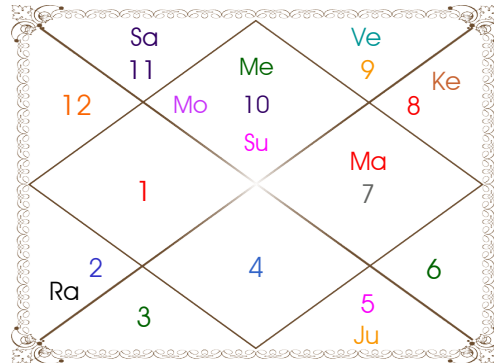

Planetary Degrees and their Positions

Pl	R	C	Rasi	Degree	Speed	Nak	Pad	No.	RL	NL	Sub	Dignity
Asc			Vir	01:34:26	357:22:07	U Phal	2	12	Mer	Sun	Jup	---
Sun			Cap	03:09:13	01:01:07	U Sadha	2	21	Sat	Sun	Sat	EnSign
Mon			Cap	00:35:32	14:26:13	U Sadha	2	21	Sat	Sun	Rah	NuSign
Mar	R		Leo	21:45:26	00:01:06	P Phal	3	11	Sun	Ven	Jup	FrSign
Mer		C	Cap	00:46:58	01:38:40	U Sadha	2	21	Sat	Sun	Rah	NuSign
Jup	R		Leo	15:53:25	00:04:10	P Phal	1	11	Sun	Ven	Sun	FrSign
Ven			Aqu	08:18:52	01:13:16	Satbisha	1	24	Sat	Rah	Rah	FrSign
Sat	R		Vir	03:20:16	00:01:10	U Phal	3	12	Mer	Sun	Sat	FrSign
Rah	R		Leo	05:59:04	00:03:55	Magha	2	10	Sun	Ket	Rah	EnSign
Ket	R		Aqu	05:59:04	00:03:55	Dhanish	4	23	Sat	Mar	Mon	EnSign
Ura			Sco	01:11:03	00:02:13	Visakha	4	16	Mar	Jup	Mar	---
Nep			Sco	27:55:17	00:01:56	Jyestha	4	18	Mar	Mer	Sat	---
Plu			Vir	28:11:06	00:00:15	Chitra	2	14	Mer	Mar	Sat	---
Mid Heaven			Gem	01:55:47	--	Mrgsra	--	5	Mer	Mar	Ket	--

R-Retrograde S-Stationary

C- Combust D-Deep Combust

Rahu : True

Lahiri Ayanamsa : 23:34:35

Lagna-Chalit

Moon Chart

Navamsa Chart

Vimshottari Dasha

- ❖ The above dasa periods have been computed on the basis of Moon Degree. However, as per bhayat / bhabhog the balance of dasa is Sun 4 Y 2 M 21 D.
- ❖ The Dates given for Dasa periods show their endings. Divisions of Vimshottari Dasa for Complete 120 years are given here without any consideration of longevity.