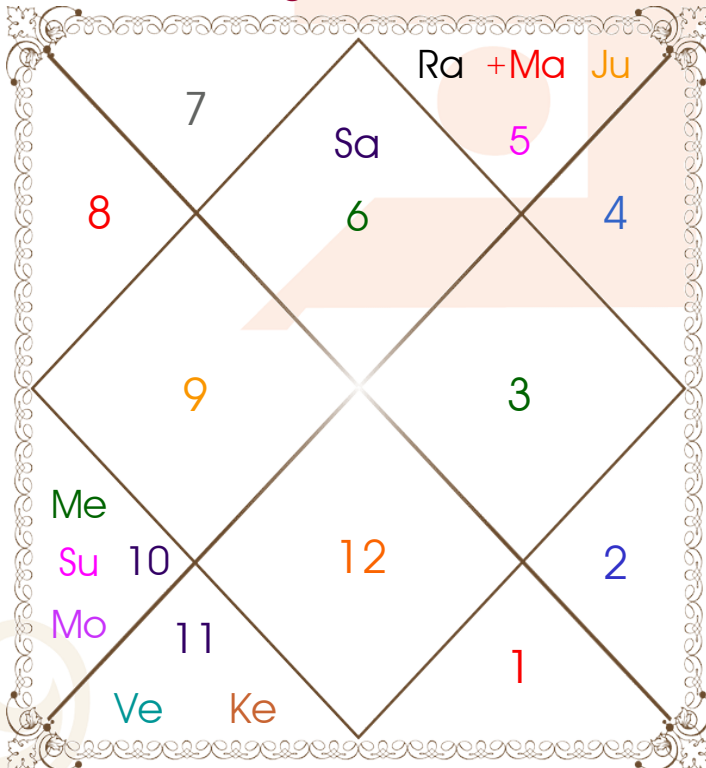

Planetary Degrees and their Positions

Pl	R	C	Rasi	Degree	Speed	Nak	Pad	No.	RL	NL	Sub	Dignity
Asc			Vir	01:34:26	357:22:07	U Phal	2	12	Mer	Sun	Jup	---
Sun			Cap	03:09:13	01:01:07	U Sadha	2	21	Sat	Sun	Sat	EnSign
Mon			Cap	00:35:32	14:26:13	U Sadha	2	21	Sat	Sun	Rah	NuSign
Mar	R		Leo	21:45:26	00:01:06	P Phal	3	11	Sun	Ven	Jup	FrSign
Mer		C	Cap	00:46:58	01:38:40	U Sadha	2	21	Sat	Sun	Rah	NuSign
Jup	R		Leo	15:53:25	00:04:10	P Phal	1	11	Sun	Ven	Sun	FrSign
Ven			Aqu	08:18:52	01:13:16	Satbisha	1	24	Sat	Rah	Rah	FrSign
Sat	R		Vir	03:20:16	00:01:10	U Phal	3	12	Mer	Sun	Sat	FrSign
Rah	R		Leo	05:59:04	00:03:55	Magha	2	10	Sun	Ket	Rah	EnSign
Ket	R		Aqu	05:59:04	00:03:55	Dhanish	4	23	Sat	Mar	Mon	EnSign
Ura			Sco	01:11:03	00:02:13	Visakha	4	16	Mar	Jup	Mar	---
Nep			Sco	27:55:17	00:01:56	Jyestha	4	18	Mar	Mer	Sat	---
Plu			Vir	28:11:06	00:00:15	Chitra	2	14	Mer	Mar	Sat	---
Mid Heaven			Gem	01:55:47	--	Mrgsra	--	5	Mer	Mar	Ket	--

R-Retrograde S-Stationary

C- Combust D-Deep Combust

Rahu : True

Lahiri Ayanamsa : 23:34:35

Lagna-Chalit