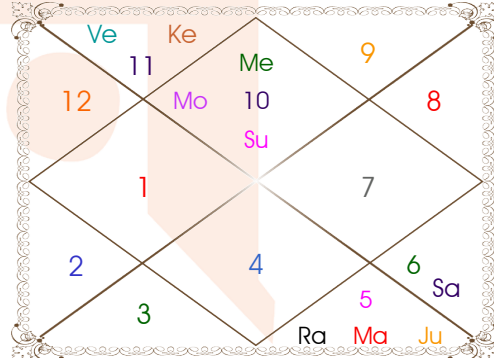

Planetary Degrees and their Positions

Pl	R	C	Rasi	Degree	Speed	Nak	Pad	No.	RL	NL	Sub	Dignity
Asc			Vir	01:34:26	357:22:07	U Phal	2	12	Mer	Sun	Jup	---
Sun			Cap	03:09:13	01:01:07	U Sadha	2	21	Sat	Sun	Sat	EnSign
Mon			Cap	00:35:32	14:26:13	U Sadha	2	21	Sat	Sun	Rah	NuSign
Mar	R		Leo	21:45:26	00:01:06	P Phal	3	11	Sun	Ven	Jup	FrSign
Mer		C	Cap	00:46:58	01:38:40	U Sadha	2	21	Sat	Sun	Rah	NuSign
Jup	R		Leo	15:53:25	00:04:10	P Phal	1	11	Sun	Ven	Sun	FrSign
Ven			Aqu	08:18:52	01:13:16	Satbisha	1	24	Sat	Rah	Rah	FrSign
Sat	R		Vir	03:20:16	00:01:10	U Phal	3	12	Mer	Sun	Sat	FrSign
Rah	R		Leo	05:59:04	00:03:55	Magha	2	10	Sun	Ket	Rah	EnSign
Ket	R		Aqu	05:59:04	00:03:55	Dhanish	4	23	Sat	Mar	Mon	EnSign
Ura			Sco	01:11:03	00:02:13	Visakha	4	16	Mar	Jup	Mar	---
Nep			Sco	27:55:17	00:01:56	Jyestha	4	18	Mar	Mer	Sat	---
Plu			Vir	28:11:06	00:00:15	Chitra	2	14	Mer	Mar	Sat	---
Mid Heaven			Gem	01:55:47	--	Mrgsra	--	5	Mer	Mar	Ket	--

R-Retrograde S-Stationary

C- Combust D-Deep Combust

Rahu : True

Lahiri Ayanamsa : 23:34:35

Lagna-Chalit

Moon Chart

Navamsa Chart

Vimshottari Dasha

- ❖ The above dasa periods have been computed on the basis of Moon Degree. However, as per bhayat / bhabhog the balance of dasa is Sun 4 Y 2 M 21 D.
- ❖ The Dates given for Dasa periods show their endings. Divisions of Vimshottari Dasa for Complete 120 years are given here without any consideration of longevity.