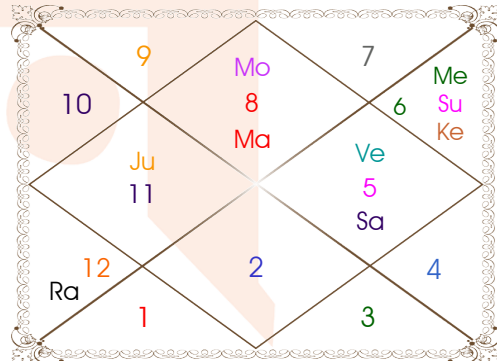

Latitude _____: 23:48:00 North
Longitude _____: 72:40:00 East
Zone _____: 82:30:00 East
Loc Time Corr _____: -00:39:20 Hour
War Time Corr _____: 00:00:00 Hour
Local Mean Time ____: 10:20:40 Hour
Equation of Time ____: 00:05:16 Hour
Siderial Time _____: 10:03:00 Hour
Sunrise _____: 06:26:09 Hour
Sunset _____: 18:41:35 Hour
Day Duration _____: 12:15:26 Hour
Sun Pos. (Ayan) _____: Dakshinayan
Sun Pos. (Gola) _____: Uttar
Season _____: Sharad
Sun Degree _____: 00:35:30 Virgo
Ascendent Degree ____: 01:16:12 Scorpio

Planetary Degrees and their Positions

Pl	R	C	Rasi	Degree	Speed	Nak	Pad	No.	RL	NL	Sub	Dignity
Asc			Sco	01:16:12	314:46:39	Visakha	4	16	Mar	Jup	Mar	---
Sun			Vir	00:35:30	00:58:33	U Phal	2	12	Mer	Sun	Rah	NuSign
Mon			Sco	08:48:29	14:22:25	Anuradha	2	17	Mar	Sat	Ven	Dblitted
Mar			Sco	00:55:47	00:40:45	Visakha	4	16	Mar	Jup	Mar	OwnSign
Mer	R	C	Vir	00:47:05	01:02:47	U Phal	2	12	Mer	Sun	Rah	Exalted
Jup	R		Aqu	06:35:41	00:06:32	Dhanish	4	23	Sat	Mar	Mon	NuSign
Ven			Leo	15:41:14	01:14:19	P Phal	1	11	Sun	Ven	Sun	EnSign
Sat		C	Leo	29:39:05	00:07:30	U Phal	1	12	Sun	Sun	Rah	EnSign
Rah			Pis	05:12:36	00:00:36	U Bhad	1	26	Jup	Sat	Sat	NuSign
Ket			Vir	05:12:36	00:00:36	U Phal	3	12	Mer	Sun	Mer	EnSign
Ura			Gem	15:57:27	00:01:29	Ardra	3	6	Mer	Rah	Ven	---
Nep			Vir	23:03:28	00:02:06	Hasta	4	13	Mer	Mon	Sun	---
Plu			Can	25:44:44	00:01:34	Aslesa	3	9	Mon	Mer	Rah	---
Mid Heaven			Leo	05:25:51	--	Magha	--	10	Sun	Ket	Mar	--

R-Retrograde S-Stationary

C- Combust D-Deep Combust

Rahu : True

Lahiri Ayanamsa : 23:10:07

Lagna-Chalit

Moon Chart

Navamsa Chart

Vimshottari Dasha