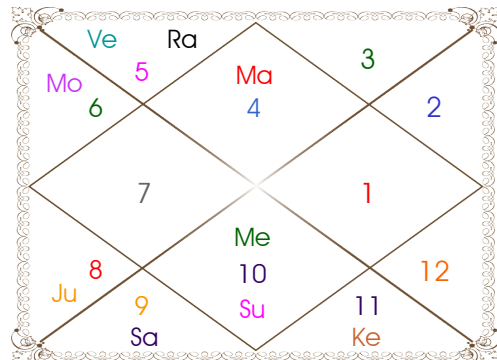

Planetary Degrees and their Positions

Pl	R	C	Rasi	Degree	Speed	Nak	Pad	No.	RL	NL	Sub	Dignity
Asc			Sco	01:16:12	314:46:39	Visakha	4	16	Mar	Jup	Mar	---
Sun			Vir	00:35:30	00:58:33	U Phal	2	12	Mer	Sun	Rah	NuSign
Mon			Sco	08:48:29	14:22:25	Anuradha	2	17	Mar	Sat	Ven	Dblitted
Mar			Sco	00:55:47	00:40:45	Visakha	4	16	Mar	Jup	Mar	OwnSign
Mer	R	C	Vir	00:47:05	01:02:47	U Phal	2	12	Mer	Sun	Rah	Exalted
Jup	R		Aqu	06:35:41	00:06:32	Dhanish	4	23	Sat	Mar	Mon	NuSign
Ven			Leo	15:41:14	01:14:19	P Phal	1	11	Sun	Ven	Sun	EnSign
Sat		C	Leo	29:39:05	00:07:30	U Phal	1	12	Sun	Sun	Rah	EnSign
Rah			Pis	05:12:36	00:00:36	U Bhad	1	26	Jup	Sat	Sat	NuSign
Ket			Vir	05:12:36	00:00:36	U Phal	3	12	Mer	Sun	Mer	EnSign
Ura			Gem	15:57:27	00:01:29	Ardra	3	6	Mer	Rah	Ven	---
Nep			Vir	23:03:28	00:02:06	Hasta	4	13	Mer	Mon	Sun	---
Plu			Can	25:44:44	00:01:34	Aslesa	3	9	Mon	Mer	Rah	---
Mid Heaven			Leo	05:25:51	--	Magha	--	10	Sun	Ket	Mar	--

R-Retrograde S-Stationary

C- Combust D-Deep Combust

Rahu : True

Lahiri Ayanamsa : 23:10:07

Lagna-Chalit

Moon Chart

Navamsa Chart

Vimshottari Dasha