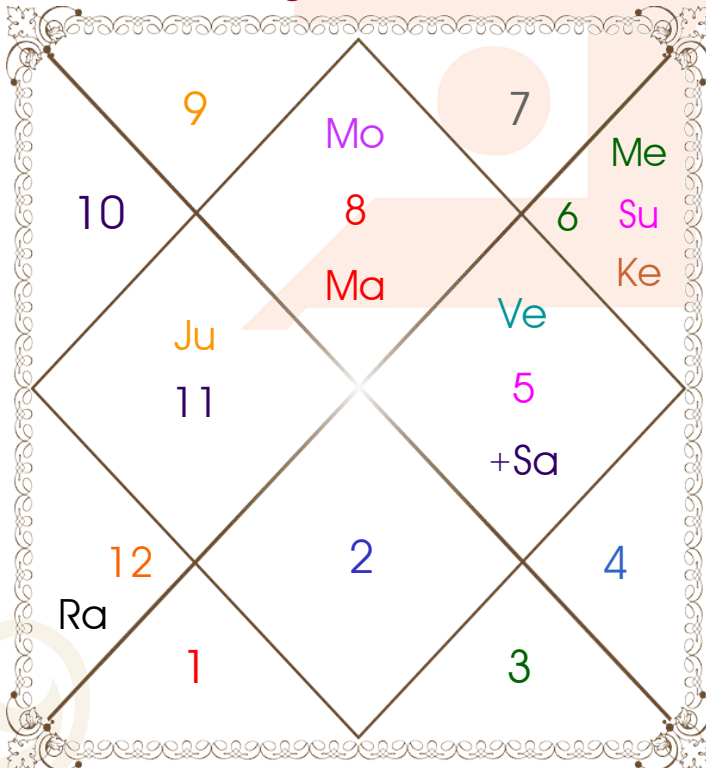

Planetary Degrees and their Positions

Pl	R	C	Rasi	Degree	Speed	Nak	Pad	No.	RL	NL	Sub	Dignity
Asc			Sco	01:16:12	314:46:39	Visakha	4	16	Mar	Jup	Mar	---
Sun			Vir	00:35:30	00:58:33	U Phal	2	12	Mer	Sun	Rah	NuSign
Mon			Sco	08:48:29	14:22:25	Anuradha	2	17	Mar	Sat	Ven	Dblitted
Mar			Sco	00:55:47	00:40:45	Visakha	4	16	Mar	Jup	Mar	OwnSign
Mer	R	C	Vir	00:47:05	01:02:47	U Phal	2	12	Mer	Sun	Rah	Exalted
Jup	R		Aqu	06:35:41	00:06:32	Dhanish	4	23	Sat	Mar	Mon	NuSign
Ven			Leo	15:41:14	01:14:19	P Phal	1	11	Sun	Ven	Sun	EnSign
Sat		C	Leo	29:39:05	00:07:30	U Phal	1	12	Sun	Sun	Rah	EnSign
Rah			Pis	05:12:36	00:00:36	U Bhad	1	26	Jup	Sat	Sat	NuSign
Ket			Vir	05:12:36	00:00:36	U Phal	3	12	Mer	Sun	Mer	EnSign
Ura			Gem	15:57:27	00:01:29	Ardra	3	6	Mer	Rah	Ven	---
Nep			Vir	23:03:28	00:02:06	Hasta	4	13	Mer	Mon	Sun	---
Plu			Can	25:44:44	00:01:34	Aslesa	3	9	Mon	Mer	Rah	---
Mid Heaven			Leo	05:25:51	--	Magha	--	10	Sun	Ket	Mar	--

R-Retrograde S-Stationary

C- Combust D-Deep Combust

Rahu : True

Lahiri Ayanamsa : 23:10:07

Lagna-Chalit