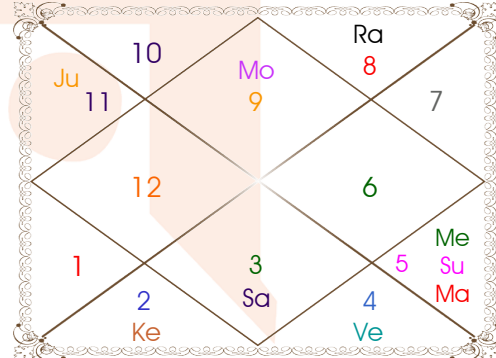

Planetary Degrees and their Positions

Pl	R	C	Rasi	Degree	Speed	Nak	Pad	No.	RL	NL	Sub	Dignity
Asc			Cap	22:19:57	420:39:26	Sravna	4	22	Sat	Mon	Ven	---
Sun			Leo	09:20:47	00:57:54	Magha	3	10	Sun	Ket	Sat	Moltrikn
Mon			Sag	00:05:45	12:05:24	Moola	1	19	Jup	Ket	Ket	NuSign
Mar		C	Leo	25:22:21	00:38:17	P Phal	4	11	Sun	Ven	Mer	FrSign
Mer		C	Leo	18:03:17	01:49:42	P Phal	2	11	Sun	Ven	Mar	FrSign
Jup		R	Aqu	20:43:37	00:07:38	P Bhad	1	25	Sat	Jup	Jup	NuSign
Ven			Can	20:32:36	01:13:36	Aslesa	2	9	Mon	Mer	Ven	EnSign
Sat			Gem	21:42:01	00:06:06	Punrvsu	1	7	Mer	Jup	Jup	FrSign
Rah		R	Sco	22:50:16	00:00:37	Jyestha	2	18	Mar	Mer	Mon	EnSign
Ket		R	Tau	22:50:16	00:00:37	Rohini	4	4	Ven	Mon	Sun	NuSign
Ura			Lib	01:26:29	00:02:39	Chitra	3	14	Ven	Mar	Mer	---
Nep			Sco	13:21:10	00:00:14	Anuradha	4	17	Mar	Sat	Rah	---
Plu			Vir	11:54:21	00:02:01	Hasta	1	13	Mer	Mon	Rah	---
Mid Heaven			Sco	03:57:24	--	Anuradha	--	17	Mar	Sat	Sat	--

R-Retrograde S-Stationary

C- Combust D-Deep Combust

Rahu : True

Lahiri Ayanamsa : 23:30:28

Lagna-Chalit

Moon Chart

Navamsa Chart

Vimshottari Dasha

Balance of Dasa : Ketu 6 Years 11 Months 12 Days

Ketu 7 Years	Ven 20 Years	Sun 6 Years	Mon 10 Years	Mar 7 Years
26/08/1974	08/08/1981	08/08/2001	08/08/2007	08/08/2017
08/08/1981	08/08/2001	08/08/2007	08/08/2017	07/08/2024
Ket 04/01/1975	Ven 07/12/1984	Sun 25/11/2001	Mon 07/06/2008	Mar 04/01/2018
Ven 05/03/1976	Sun 07/12/1985	Mon 27/05/2002	Mar 07/01/2009	Rah 22/01/2019
Sun 11/07/1976	Mon 08/08/1987	Mar 02/10/2002	Rah 08/07/2010	Jup 29/12/2019
Mon 09/02/1977	Mar 07/10/1988	Rah 26/08/2003	Jup 07/11/2011	Sat 06/02/2021
Mar 08/07/1977	Rah 08/10/1991	Jup 14/06/2004	Sat 08/06/2013	Mer 03/02/2022
Rah 27/07/1978	Jup 08/06/1994	Sat 27/05/2005	Mer 07/11/2014	Ket 02/07/2022
Jup 03/07/1979	Sat 08/08/1997	Mer 02/04/2006	Ket 08/06/2015	Ven 01/09/2023
Sat 10/08/1980	Mer 07/06/2000	Ket 08/08/2006	Ven 06/02/2017	Sun 07/01/2024
Mer 08/08/1981	Ket 08/08/2001	Ven 08/08/2007	Sun 08/08/2017	Mon 07/08/2024