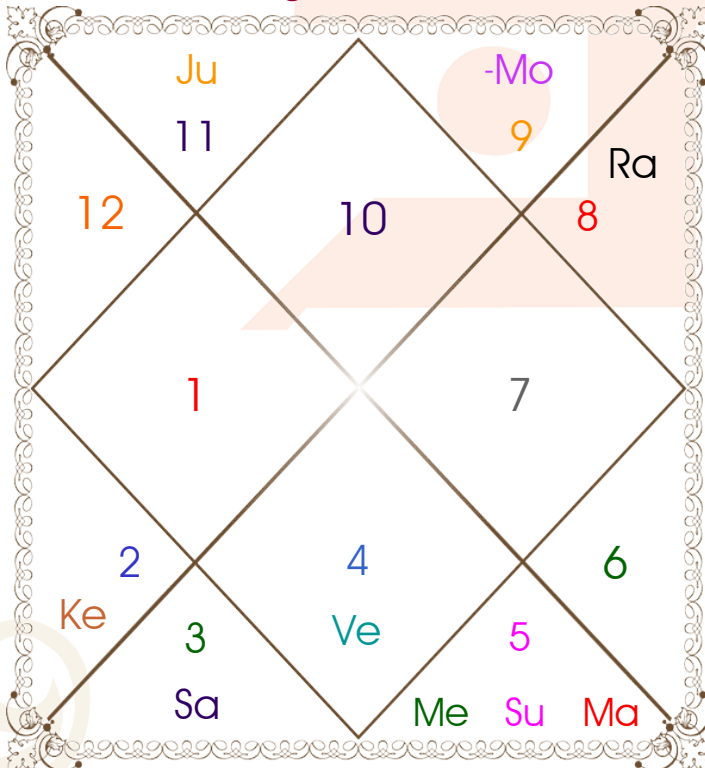

Planetary Degrees and their Positions

Pl	R	C	Rasi	Degree	Speed	Nak	Pad	No.	RL	NL	Sub	Dignity
Asc			Cap	22:19:57	420:39:26	Sravna	4	22	Sat	Mon	Ven	---
Sun			Leo	09:20:47	00:57:54	Magha	3	10	Sun	Ket	Sat	Moltrikn
Mon			Sag	00:05:45	12:05:24	Moola	1	19	Jup	Ket	Ket	NuSign
Mar		C	Leo	25:22:21	00:38:17	P Phal	4	11	Sun	Ven	Mer	FrSign
Mer		C	Leo	18:03:17	01:49:42	P Phal	2	11	Sun	Ven	Mar	FrSign
Jup		R	Aqu	20:43:37	00:07:38	P Bhad	1	25	Sat	Jup	Jup	NuSign
Ven			Can	20:32:36	01:13:36	Aslesa	2	9	Mon	Mer	Ven	EnSign
Sat			Gem	21:42:01	00:06:06	Punrvsu	1	7	Mer	Jup	Jup	FrSign
Rah		R	Sco	22:50:16	00:00:37	Jyestha	2	18	Mar	Mer	Mon	EnSign
Ket		R	Tau	22:50:16	00:00:37	Rohini	4	4	Ven	Mon	Sun	NuSign
Ura			Lib	01:26:29	00:02:39	Chitra	3	14	Ven	Mar	Mer	---
Nep			Sco	13:21:10	00:00:14	Anuradha	4	17	Mar	Sat	Rah	---
Plu			Vir	11:54:21	00:02:01	Hasta	1	13	Mer	Mon	Rah	---
Mid Heaven			Sco	03:57:24	--	Anuradha	--	17	Mar	Sat	Sat	--

R-Retrograde S-Stationary

C- Combust D-Deep Combust

Rahu : True

Lahiri Ayanamsa : 23:30:28

Lagna-Chalit