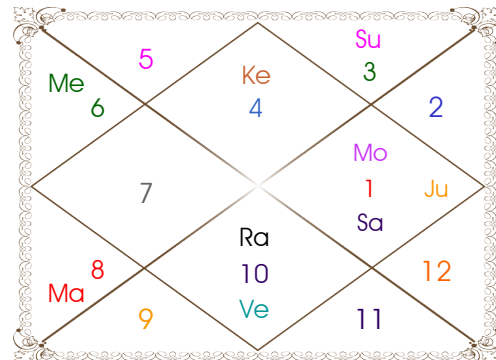

Planetary Degrees and their Positions

Pl	R	C	Rasi	Degree	Speed	Nak	Pad	No.	RL	NL	Sub	Dignity
Asc			Cap	22:19:57	420:39:26	Sravna	4	22	Sat	Mon	Ven	---
Sun			Leo	09:20:47	00:57:54	Magha	3	10	Sun	Ket	Sat	Moltrikn
Mon			Sag	00:05:45	12:05:24	Moola	1	19	Jup	Ket	Ket	NuSign
Mar		C	Leo	25:22:21	00:38:17	P Phal	4	11	Sun	Ven	Mer	FrSign
Mer		C	Leo	18:03:17	01:49:42	P Phal	2	11	Sun	Ven	Mar	FrSign
Jup		R	Aqu	20:43:37	00:07:38	P Bhad	1	25	Sat	Jup	Jup	NuSign
Ven			Can	20:32:36	01:13:36	Aslesa	2	9	Mon	Mer	Ven	EnSign
Sat			Gem	21:42:01	00:06:06	Punrvsu	1	7	Mer	Jup	Jup	FrSign
Rah		R	Sco	22:50:16	00:00:37	Jyestha	2	18	Mar	Mer	Mon	EnSign
Ket		R	Tau	22:50:16	00:00:37	Rohini	4	4	Ven	Mon	Sun	NuSign
Ura			Lib	01:26:29	00:02:39	Chitra	3	14	Ven	Mar	Mer	---
Nep			Sco	13:21:10	00:00:14	Anuradha	4	17	Mar	Sat	Rah	---
Plu			Vir	11:54:21	00:02:01	Hasta	1	13	Mer	Mon	Rah	---
Mid Heaven			Sco	03:57:24	--	Anuradha	--	17	Mar	Sat	Sat	--

R-Retrograde S-Stationary

C- Combust D-Deep Combust

Rahu : True

Lahiri Ayanamsa : 23:30:28

Lagna-Chalit

Moon Chart

Navamsa Chart

Vimshottari Dasha

Balance of Dasa : Ketu 6 Years 11 Months 12 Days

Ketu 7 Years	Ven 20 Years	Sun 6 Years	Mon 10 Years	Mar 7 Years
26/08/1974	08/08/1981	08/08/2001	08/08/2007	08/08/2017
08/08/1981	08/08/2001	08/08/2007	08/08/2017	07/08/2024
Ket 04/01/1975	Ven 07/12/1984	Sun 25/11/2001	Mon 07/06/2008	Mar 04/01/2018
Ven 05/03/1976	Sun 07/12/1985	Mon 27/05/2002	Mar 07/01/2009	Rah 22/01/2019
Sun 11/07/1976	Mon 08/08/1987	Mar 02/10/2002	Rah 08/07/2010	Jup 29/12/2019
Mon 09/02/1977	Mar 07/10/1988	Rah 26/08/2003	Jup 07/11/2011	Sat 06/02/2021
Mar 08/07/1977	Rah 08/10/1991	Jup 14/06/2004	Sat 08/06/2013	Mer 03/02/2022
Rah 27/07/1978	Jup 08/06/1994	Sat 27/05/2005	Mer 07/11/2014	Ket 02/07/2022
Jup 03/07/1979	Sat 08/08/1997	Mer 02/04/2006	Ket 08/06/2015	Ven 01/09/2023
Sat 10/08/1980	Mer 07/06/2000	Ket 08/08/2006	Ven 06/02/2017	Sun 07/01/2024
Mer 08/08/1981	Ket 08/08/2001	Ven 08/08/2007	Sun 08/08/2017	Mon 07/08/2024