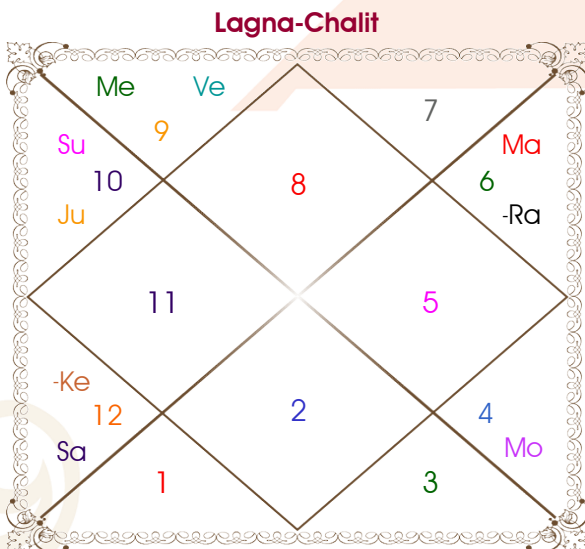

Abhishek

Komal

Model: Web-FreeMatching

Order No: 121744205

Male : \_\_\_\_\_ Sex \_\_\_\_\_ : Female  
 24-25/01/1997 : \_\_\_\_\_ Date of Birth \_\_\_\_\_ : 16-17/05/1998  
 Fri-Saturday : \_\_\_\_\_ Day \_\_\_\_\_ : Sat-Sunday  
 Hour 03:30:00 : \_\_\_\_\_ Time of Birth \_\_\_\_\_ : 00:20:00 Hour  
 Ghati 50:25:25 : \_\_\_\_\_ Time of Birth(Ghati) \_\_\_\_\_ : 46:28:20 Ghati  
 India : \_\_\_\_\_ Country \_\_\_\_\_ : India  
 Pushkar River : \_\_\_\_\_ City \_\_\_\_\_ : Bilaspur  
 26:28:00 North : \_\_\_\_\_ Latitude \_\_\_\_\_ : 22:03:00 North  
 74:36:00 East : \_\_\_\_\_ Longitude \_\_\_\_\_ : 82:12:00 East  
 82:30:00 East : \_\_\_\_\_ Zone \_\_\_\_\_ : 82:30:00 East  
 Hour -00:31:36 : \_\_\_\_\_ Loc Time Corr \_\_\_\_\_ : -00:01:12 Hour  
 Hour 00:00:00 : \_\_\_\_\_ War Time Corr \_\_\_\_\_ : 00:00:00 Hour  
 07:19:50 : \_\_\_\_\_ Sunrise \_\_\_\_\_ : 05:21:52  
 18:07:50 : \_\_\_\_\_ Sunset \_\_\_\_\_ : 18:33:34  
 23:49:00 : \_\_\_\_\_ Lahiri Ayanamsa \_\_\_\_\_ : 23:49:55

Vimshottari Mercury 6Y 2M 16D		Degree	Sign	Pln	Sign	Degree	Vimshottari Sun 3Y 7M 9D	
Venus		11:09:14	Cap	Sun	Tau	01:51:52	Rahu	
12/04/2010		25:07:41	Can	Mon	Cap	01:58:40	25/12/2018	
12/04/2030		11:14:32	Vir	Mar	Tau	00:53:47	25/12/2036	
Venus	12/08/2013	16:38:53	Sag	Mer	Ari	08:37:50	Rahu	06/09/2021
Sun	12/08/2014	06:57:21	Cap	Jup	Aqu	28:33:12	Jupiter	31/01/2024
Moon	12/04/2016	24:34:30	Sag	Ven	Pis	20:55:11	Saturn	07/12/2026
Mars	12/06/2017	09:09:08	Pis	Sat	Ari	03:37:25	Mercury	25/06/2029
Rahu	12/06/2020	06:12:13	Vir	Rah R	Leo	12:57:01	Ketu	14/07/2030
Jupiter	11/02/2023	06:12:13	Pis	R Ket R	Aqu	12:57:01	Venus	14/07/2033
Saturn	12/04/2026	10:49:48	Cap	Ura	Cap	18:54:39	Sun	07/06/2034
Mercury	10/02/2029	03:54:46	Cap	Nep R	Cap	08:17:25	Moon	07/12/2035
Ketu	12/04/2030	11:15:49	Sco	Plu R	Sco	13:10:22	Mars	25/12/2036