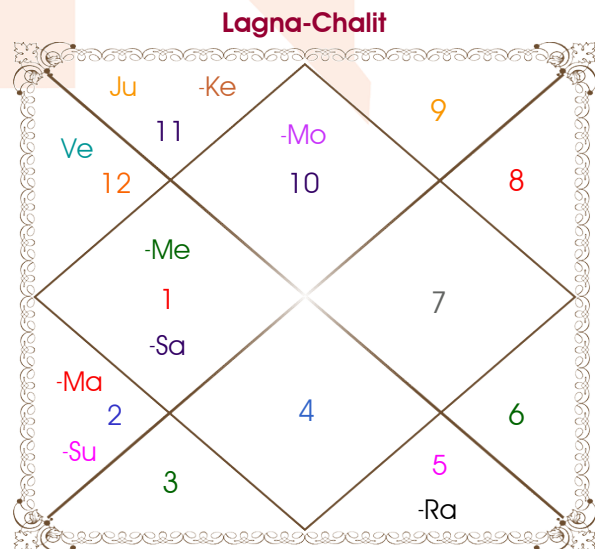

Abhishek

Komal

Model: Web-FreeMatching

Order No: 121744205

Male : \_\_\_\_\_ Sex \_\_\_\_\_ : Female  
 24-25/01/1997 : \_\_\_\_\_ Date of Birth \_\_\_\_\_ : 16-17/05/1998  
 Fri-Saturday : \_\_\_\_\_ Day \_\_\_\_\_ : Sat-Sunday  
 Hour 03:30:00 : \_\_\_\_\_ Time of Birth \_\_\_\_\_ : 00:20:00 Hour  
 Ghati 50:25:25 : \_\_\_\_\_ Time of Birth(Ghati) \_\_\_\_\_ : 46:28:20 Ghati  
 India : \_\_\_\_\_ Country \_\_\_\_\_ : India  
 Pushkar River : \_\_\_\_\_ City \_\_\_\_\_ : Bilaspur  
 26:28:00 North : \_\_\_\_\_ Latitude \_\_\_\_\_ : 22:03:00 North  
 74:36:00 East : \_\_\_\_\_ Longitude \_\_\_\_\_ : 82:12:00 East  
 82:30:00 East : \_\_\_\_\_ Zone \_\_\_\_\_ : 82:30:00 East  
 Hour -00:31:36 : \_\_\_\_\_ Loc Time Corr \_\_\_\_\_ : -00:01:12 Hour  
 Hour 00:00:00 : \_\_\_\_\_ War Time Corr \_\_\_\_\_ : 00:00:00 Hour  
 07:19:50 : \_\_\_\_\_ Sunrise \_\_\_\_\_ : 05:21:52  
 18:07:50 : \_\_\_\_\_ Sunset \_\_\_\_\_ : 18:33:34  
 23:49:00 : \_\_\_\_\_ Lahiri Ayanamsa \_\_\_\_\_ : 23:49:55

Vimshottari Mercury 6Y 2M 16D		Degree	Sign	Pln	Sign	Degree	Vimshottari Sun 3Y 7M 9D	
Venus		11:09:14	Cap	Sun	Tau	01:51:52	Rahu	
12/04/2010		25:07:41	Can	Mon	Cap	01:58:40	25/12/2018	
12/04/2030		11:14:32	Vir	Mar	Tau	00:53:47	25/12/2036	
Venus	12/08/2013	16:38:53	Sag	Mer	Ari	08:37:50	Rahu	06/09/2021
Sun	12/08/2014	06:57:21	Cap	Jup	Aqu	28:33:12	Jupiter	31/01/2024
Moon	12/04/2016	24:34:30	Sag	Ven	Pis	20:55:11	Saturn	07/12/2026
Mars	12/06/2017	09:09:08	Pis	Sat	Ari	03:37:25	Mercury	25/06/2029
Rahu	12/06/2020	06:12:13	Vir	Rah R	Leo	12:57:01	Ketu	14/07/2030
Jupiter	11/02/2023	06:12:13	Pis	R Ket R	Aqu	12:57:01	Venus	14/07/2033
Saturn	12/04/2026	10:49:48	Cap	Ura	Cap	18:54:39	Sun	07/06/2034
Mercury	10/02/2029	03:54:46	Cap	Nep R	Cap	08:17:25	Moon	07/12/2035
Ketu	12/04/2030	11:15:49	Sco	Plu R	Sco	13:10:22	Mars	25/12/2036