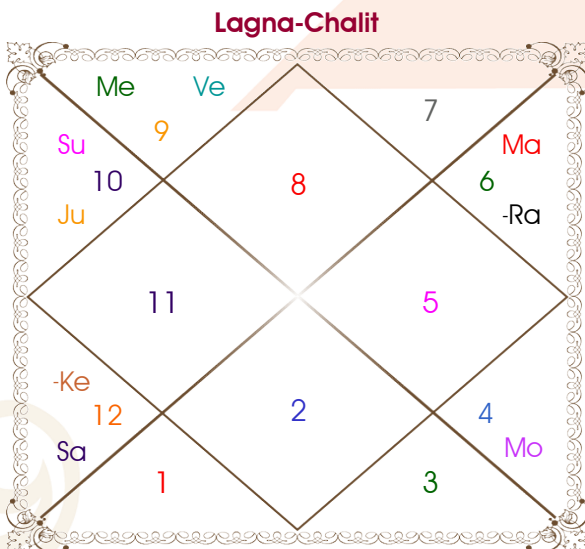

Abhishek

Komal

Model: Web-FreeMatching

Order No: 121744103

Male : \_\_\_\_\_ Sex \_\_\_\_\_ : Female  
 24-25/01/1997 : \_\_\_\_\_ Date of Birth \_\_\_\_\_ : 02/05/1997  
 Fri-Saturday : \_\_\_\_\_ Day \_\_\_\_\_ : Friday  
 Hour 03:30:00 : \_\_\_\_\_ Time of Birth \_\_\_\_\_ : 22:40:00 Hour  
 Ghati 50:26:00 : \_\_\_\_\_ Time of Birth(Ghati) \_\_\_\_\_ : 41:56:51 Ghati  
 India : \_\_\_\_\_ Country \_\_\_\_\_ : India  
 Ajmer : \_\_\_\_\_ City \_\_\_\_\_ : Delhi  
 26:29:00 North : \_\_\_\_\_ Latitude \_\_\_\_\_ : 28:39:00 North  
 74:40:00 East : \_\_\_\_\_ Longitude \_\_\_\_\_ : 77:13:00 East  
 82:30:00 East : \_\_\_\_\_ Zone \_\_\_\_\_ : 82:30:00 East  
 Hour -00:31:20 : \_\_\_\_\_ Loc Time Corr \_\_\_\_\_ : -00:21:08 Hour  
 Hour 00:00:00 : \_\_\_\_\_ War Time Corr \_\_\_\_\_ : 00:00:00 Hour  
 07:19:35 : \_\_\_\_\_ Sunrise \_\_\_\_\_ : 05:39:54  
 18:08:19 : \_\_\_\_\_ Sunset \_\_\_\_\_ : 18:56:49  
 23:49:00 : \_\_\_\_\_ Lahiri Ayanamsa \_\_\_\_\_ : 23:49:09

## Ashtakoot Guna Chart

Koot	Male	Female	Max	Mark	Dosha	Area
Varan	Vipra	Shoodra	1	1.00	--	Deeds
Vashya	Jalchar	Manav	2	1.00	--	Nature
Tara	Vipat	Mitra	3	1.50	--	Destiny
Yoni	Marjar	Simha	4	2.00	--	Sex Life
Maitri	Moon	Saturn	5	0.50	--	Relationship
Gana	Rakshas	Manushya	6	0.00	Yes	Sociality
Bhakut	Cancer	Aquarius	7	0.00	Yes	Life Style
Nadi	Antya	Adya	8	8.00	--	Kids/Health
<b>Total:</b>			<b>36</b>	<b>14.00</b>		