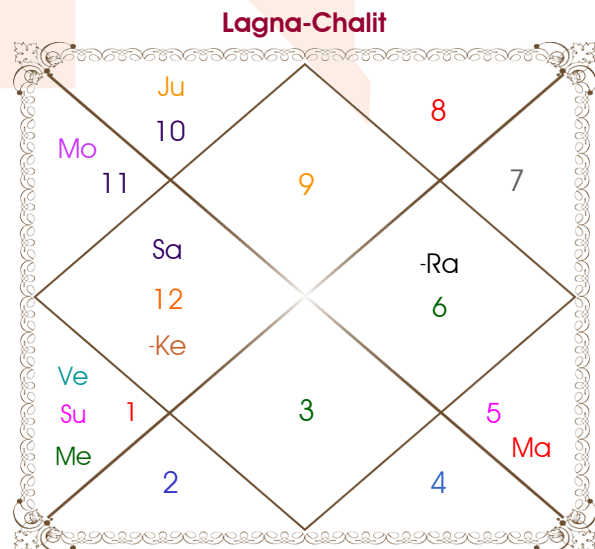

Abhishek

Komal

Model: Web-FreeMatching

Order No: 121744103

Male : \_\_\_\_\_ Sex \_\_\_\_\_ : Female  
 24-25/01/1997 : \_\_\_\_\_ Date of Birth \_\_\_\_\_ : 02/05/1997  
 Fri-Saturday : \_\_\_\_\_ Day \_\_\_\_\_ : Friday  
 Hour 03:30:00 : \_\_\_\_\_ Time of Birth \_\_\_\_\_ : 22:40:00 Hour  
 Ghati 50:26:00 : \_\_\_\_\_ Time of Birth(Ghati) \_\_\_\_\_ : 41:56:51 Ghati  
 India : \_\_\_\_\_ Country \_\_\_\_\_ : India  
 Ajmer : \_\_\_\_\_ City \_\_\_\_\_ : Delhi  
 26:29:00 North : \_\_\_\_\_ Latitude \_\_\_\_\_ : 28:39:00 North  
 74:40:00 East : \_\_\_\_\_ Longitude \_\_\_\_\_ : 77:13:00 East  
 82:30:00 East : \_\_\_\_\_ Zone \_\_\_\_\_ : 82:30:00 East  
 Hour -00:31:20 : \_\_\_\_\_ Loc Time Corr \_\_\_\_\_ : -00:21:08 Hour  
 Hour 00:00:00 : \_\_\_\_\_ War Time Corr \_\_\_\_\_ : 00:00:00 Hour  
 07:19:35 : \_\_\_\_\_ Sunrise \_\_\_\_\_ : 05:39:54  
 18:08:19 : \_\_\_\_\_ Sunset \_\_\_\_\_ : 18:56:49  
 23:49:00 : \_\_\_\_\_ Lahiri Ayanamsa \_\_\_\_\_ : 23:49:09

## Ashtakoot Guna Chart

Koot	Male	Female	Max	Mark	Dosha	Area
Varan	Vipra	Shoodra	1	1.00	--	Deeds
Vashya	Jalchar	Manav	2	1.00	--	Nature
Tara	Vipat	Mitra	3	1.50	--	Destiny
Yoni	Marjar	Simha	4	2.00	--	Sex Life
Maitri	Moon	Saturn	5	0.50	--	Relationship
Gana	Rakshas	Manushya	6	0.00	Yes	Sociality
Bhakut	Cancer	Aquarius	7	0.00	Yes	Life Style
Nadi	Antya	Adya	8	8.00	--	Kids/Health
<b>Total:</b>			<b>36</b>	<b>14.00</b>		