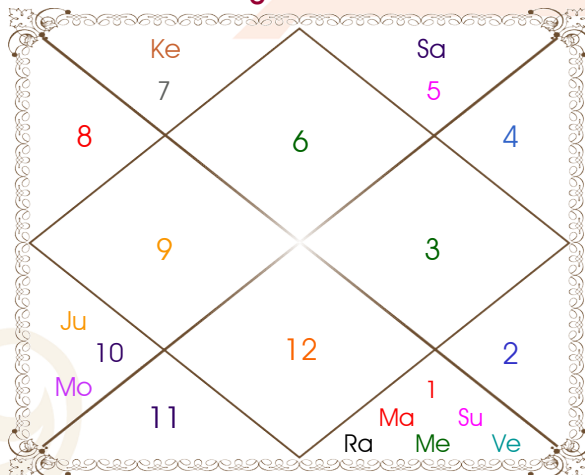

Planetary Degrees and their Positions

Planet	Sign	Degree	Position	Andha	Soya	Dharmi	Nek/Manda
Ascendent	Virgo	03:38:43	---	--	--	--	Nek
Sun	Aries	07:50:52	Exalted	--	--	--	Manda
Moon	Capricorn	22:37:51	NuSign	--	Yes	--	Nek
Mars	Aries	00:19:17	Moltrikn	--	--	--	Manda
Mercury	Aries	17:00:28	NuSign	--	--	--	Manda
Jupiter	Capricorn	07:42:44	Dblitted	--	Yes	--	Nek
Venus	Aries	09:01:05	NuSign	--	--	--	Manda
Saturn	R Leo	06:15:09	EnSign	--	--	--	Nek
Rahu	Aries	02:29:06	EnSign	--	--	--	Manda
Ketu	Libra	02:29:06	NuSign	--	Yes	--	Nek

House Position

Khana No.	Maalik	Pakka Ghar	Kismat Jagaanewala	Soya	Exalt.	Deblt.
1	Mar	Sun	Mar	Yes	Sun	Sat
2	Ven	Jup	Mon	--	Mon	--
3	Mer	Mar	Mer	Yes	Rah	Ket
4	Mon	Mon	Mon	Yes	Jup	Mar
5	Sun	Jup	Sun	--	--	--
6	Mer	Mer,Ket	Ket	--	Mer,Rah	Ven,Ket
7	Ven	Ven,Mer	Ven	Yes	Sat	Sun
8	Mar	Mar,Sat	Mon	--	--	Mon
9	Jup	Jup	Sat	--	Ket	Rah
10	Sat	Sat	Sat	Yes	Mar	Jup
11	Sat	Sat	Jup	Yes	--	--
12	Jup	Jup,Rah	Rah	--	Ven,Ket	Mer,Rah

Lagna Chart