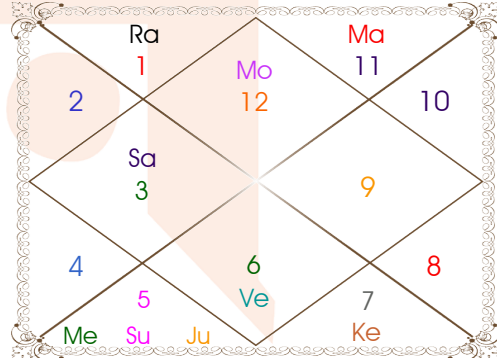

Planetary Degrees and their Positions

Pl	R	C	Rasi	Degree	Speed	Nak	Pad	No.	RL	NL	Sub	Dignity
Asc			Scorpio	24:00:49	320:41:14	Jyestha	3	18	Mar	Mer	Mar	---
Sun			Leo	25:11:23	00:58:21	P Phal	4	11	Sun	Ven	Mer	OwnSign
Mon			Pisces	13:34:02	12:24:32	U Bhad	4	26	Jup	Sat	Rah	NuSign
Mar	R		Aquarius	07:40:05	00:11:03	Satbisha	1	24	Sat	Rah	Rah	NuSign
Mer	R	C	Leo	22:51:37	00:57:50	P Phal	3	11	Sun	Ven	Sat	FrSign
Jup			Leo	09:31:44	00:12:50	Magha	3	10	Sun	Ket	Sat	FrSign
Ven		C	Virgo	01:52:46	01:14:31	U Phal	2	12	Mer	Sun	Jup	Dblitted
Sat			Gemini	17:37:58	00:04:28	Ardra	4	6	Mer	Rah	Sun	FrSign
Rah	R		Aries	29:39:37	00:03:11	Krittika	1	3	Mar	Sun	Rah	EnSign
Ket	R		Libra	29:39:37	00:03:11	Visakha	3	16	Ven	Jup	Mon	NuSign
Ura	R		Aquarius	06:12:02	00:02:13	Dhanish	4	23	Sat	Mar	Mon	---
Nep	R		Capricorn	16:55:33	00:01:11	Sravna	3	22	Sat	Mon	Sat	---
Plu			Scorpio	23:23:06	00:00:28	Jyestha	3	18	Mar	Mer	Mar	---
Mid Heaven			Virgo	02:47:59	--	U Phal	--	12	Mer	Sun	Jup	--

R-Retrograde S-Stationary

C- Combust D-Deep Combust

Rahu : Mean

Lahiri Ayanamsa : 23:54:18

Lagna-Chalit

Moon Chart

Navamsa Chart

Vimshottari Dasha

Balance of Dasa : Saturn 4 Years 5 Months 0 Days

Sat 19 Years	Mer 17 Years	Ket 7 Years	Ven 20 Years	Sun 6 Years
12/09/2003	11/02/2008	10/02/2025	11/02/2032	11/02/2052
11/02/2008	10/02/2025	11/02/2032	11/02/2052	11/02/2058
00/00/0000	Mer 10/07/2010	Ket 10/07/2025	Ven 13/06/2035	Sun 31/05/2052
00/00/0000	Ket 07/07/2011	Ven 09/09/2026	Sun 12/06/2036	Mon 29/11/2052
00/00/0000	Ven 07/05/2014	Sun 15/01/2027	Mon 11/02/2038	Mar 06/04/2053
00/00/0000	Sun 13/03/2015	Mon 16/08/2027	Mar 13/04/2039	Rah 01/03/2054
00/00/0000	Mon 12/08/2016	Mar 12/01/2028	Rah 13/04/2042	Jup 18/12/2054
00/00/0000	Mar 09/08/2017	Rah 29/01/2029	Jup 12/12/2044	Sat 30/11/2055
12/09/2003	Rah 26/02/2020	Jup 05/01/2030	Sat 11/02/2048	Mer 06/10/2056
Rah 31/07/2005	Jup 03/06/2022	Sat 14/02/2031	Mer 12/12/2050	Ket 10/02/2057
Jup 11/02/2008	Sat 10/02/2025	Mer 11/02/2032	Ket 11/02/2052	Ven 11/02/2058