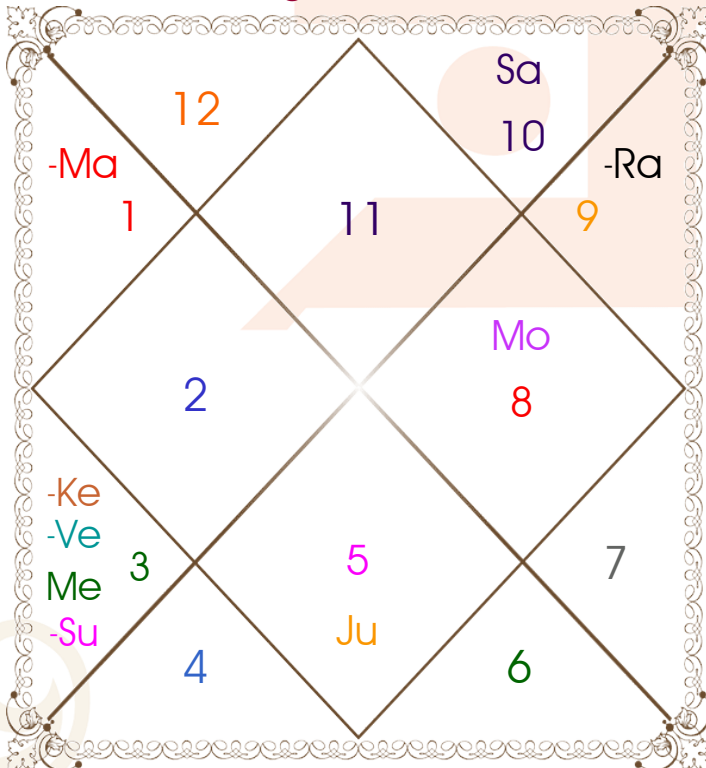

Planetary Degrees and their Positions

Pl	R	C	Rasi	Degree	Speed	Nak	Pad	No.	RL	NL	Sub	Dignity
Asc			Aqu	24:23:17	509:48:43	P Bhad	2	25	Sat	Jup	Mer	---
Sun			Gem	00:11:08	00:57:17	Mrgsra	3	5	Mer	Mar	Mer	NuSign
Mon			Scor	25:25:34	12:28:58	Jyestha	3	18	Mar	Mer	Rah	Dblifted
Mar			Ari	06:20:04	00:44:16	Asvini	2	1	Mar	Ket	Rah	Moltrikn
Mer			Gem	16:05:17	01:52:09	Ardra	3	6	Mer	Rah	Ven	OwnSign
Jup			Leo	13:45:27	00:07:14	P Phal	1	11	Sun	Ven	Ven	FrSign
Ven		C	Gem	00:29:11	01:13:42	Mrgsra	3	5	Mer	Mar	Mer	FrSign
Sat	R		Cap	24:29:36	00:01:39	Dhanish	1	23	Sat	Mar	Rah	OwnSign
Rah	R		Sag	06:54:03	00:00:19	Moola	3	19	Jup	Ket	Rah	Dblifted
Ket	R		Gem	06:54:03	00:00:19	Ardra	1	6	Mer	Rah	Rah	Dblifted
Ura	R		Sag	23:10:31	00:02:09	P Sadha	3	20	Jup	Ven	Sat	---
Nep	R		Sag	24:27:36	00:01:26	P Sadha	4	20	Jup	Ven	Mer	---
Plu	R		Lib	26:56:25	00:01:19	Visakha	3	16	Ven	Jup	Ven	---
Mid Heaven			Scor	28:35:28	--	Jyestha	--	18	Mar	Mer	Sat	--

R-Retrograde S-Stationary

C- Combust D-Deep Combust

Rahu : True

Lahiri Ayanamsa : 23:45:23

Lagna-Chalit