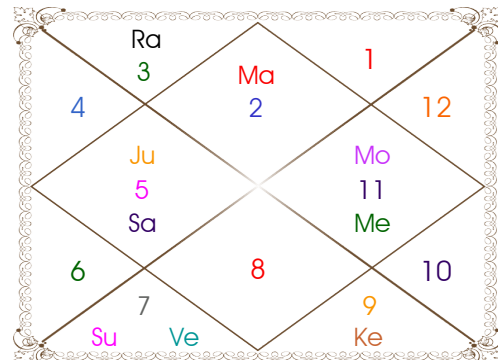

Planetary Degrees and their Positions

Pl	R	C	Rasi	Degree	Speed	Nak	Pad	No.	RL	NL	Sub	Dignity
Asc			Aqu	24:23:17	509:48:43	P Bhad	2	25	Sat	Jup	Mer	---
Sun			Gem	00:11:08	00:57:17	Mrgsra	3	5	Mer	Mar	Mer	NuSign
Mon			Scor	25:25:34	12:28:58	Jyestha	3	18	Mar	Mer	Rah	Dblifted
Mar			Ari	06:20:04	00:44:16	Asvini	2	1	Mar	Ket	Rah	Moltrikn
Mer			Gem	16:05:17	01:52:09	Ardra	3	6	Mer	Rah	Ven	OwnSign
Jup			Leo	13:45:27	00:07:14	P Phal	1	11	Sun	Ven	Ven	FrSign
Ven		C	Gem	00:29:11	01:13:42	Mrgsra	3	5	Mer	Mar	Mer	FrSign
Sat	R		Cap	24:29:36	00:01:39	Dhanish	1	23	Sat	Mar	Rah	OwnSign
Rah	R		Sag	06:54:03	00:00:19	Moola	3	19	Jup	Ket	Rah	Dblifted
Ket	R		Gem	06:54:03	00:00:19	Ardra	1	6	Mer	Rah	Rah	Dblifted
Ura	R		Sag	23:10:31	00:02:09	P Sadha	3	20	Jup	Ven	Sat	---
Nep	R		Sag	24:27:36	00:01:26	P Sadha	4	20	Jup	Ven	Mer	---
Plu	R		Lib	26:56:25	00:01:19	Visakha	3	16	Ven	Jup	Ven	---
Mid Heaven			Scor	28:35:28	--	Jyestha	--	18	Mar	Mer	Sat	--

R-Retrograde S-Stationary

C- Combust D-Deep Combust

Rahu : True

Lahiri Ayanamsa : 23:45:23

Lagna-Chalit

Moon Chart

Navamsa Chart

Vimshottari Dasha

- ❖ The above dasa periods have been computed on the basis of Moon Degree. However, as per bhayat / bhabhog the balance of dasa is Mer 5 Y 10 M 12 D.
- ❖ The Dates given for Dasa periods show their endings. Divisions of Vimshottari Dasa for Complete 120 years are given here without any consideration of longevity.