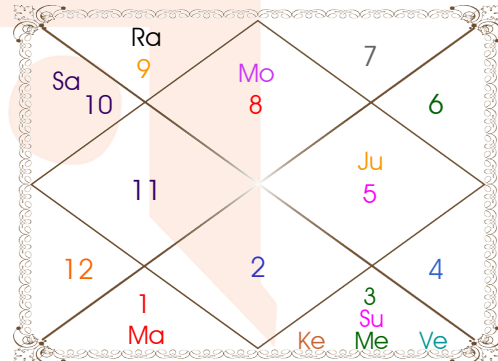

Planetary Degrees and their Positions

Pl	R	C	Rasi	Degree	Speed	Nak	Pad	No.	RL	NL	Sub	Dignity
Asc			Aqu	24:23:17	509:48:43	P Bhad	2	25	Sat	Jup	Mer	---
Sun			Gem	00:11:08	00:57:17	Mrgsra	3	5	Mer	Mar	Mer	NuSign
Mon			Scor	25:25:34	12:28:58	Jyestha	3	18	Mar	Mer	Rah	Dblifted
Mar			Ari	06:20:04	00:44:16	Asvini	2	1	Mar	Ket	Rah	Moltrikn
Mer			Gem	16:05:17	01:52:09	Ardra	3	6	Mer	Rah	Ven	OwnSign
Jup			Leo	13:45:27	00:07:14	P Phal	1	11	Sun	Ven	Ven	FrSign
Ven		C	Gem	00:29:11	01:13:42	Mrgsra	3	5	Mer	Mar	Mer	FrSign
Sat	R		Cap	24:29:36	00:01:39	Dhanish	1	23	Sat	Mar	Rah	OwnSign
Rah	R		Sag	06:54:03	00:00:19	Moola	3	19	Jup	Ket	Rah	Dblifted
Ket	R		Gem	06:54:03	00:00:19	Ardra	1	6	Mer	Rah	Rah	Dblifted
Ura	R		Sag	23:10:31	00:02:09	P Sadha	3	20	Jup	Ven	Sat	---
Nep	R		Sag	24:27:36	00:01:26	P Sadha	4	20	Jup	Ven	Mer	---
Plu	R		Lib	26:56:25	00:01:19	Visakha	3	16	Ven	Jup	Ven	---
Mid Heaven			Scor	28:35:28	--	Jyestha	--	18	Mar	Mer	Sat	--

R-Retrograde S-Stationary

C- Combust D-Deep Combust

Rahu : True

Lahiri Ayanamsa : 23:45:23

Lagna-Chalit

Moon Chart

Navamsa Chart

Vimshottari Dasha

- ❖ The above dasa periods have been computed on the basis of Moon Degree. However, as per bhayat / bhabhog the balance of dasa is Mer 5 Y 10 M 12 D.
- ❖ The Dates given for Dasa periods show their endings. Divisions of Vimshottari Dasa for Complete 120 years are given here without any consideration of longevity.