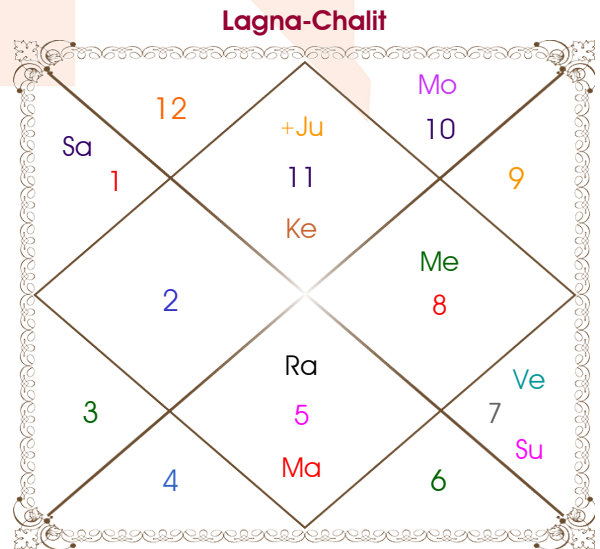

Shubham Narang

Surbhi Grover

Model: Web-FreeMatching

Order No: 121739206

Male : \_\_\_\_\_ Sex \_\_\_\_\_ : Female  
 2-03/11/1995 : \_\_\_\_\_ Date of Birth \_\_\_\_\_ : 29/10/1998  
 Thu-Friday : \_\_\_\_\_ Day \_\_\_\_\_ : Thursday  
 Hour 00:55:00 : \_\_\_\_\_ Time of Birth \_\_\_\_\_ : 14:39:00 Hour  
 Ghati 45:23:05 : \_\_\_\_\_ Time of Birth(Ghati) \_\_\_\_\_ : 19:50:18 Ghati  
 India : \_\_\_\_\_ Country \_\_\_\_\_ : India  
 Kotkapura : \_\_\_\_\_ City \_\_\_\_\_ : Abohar  
 30:35:00 North : \_\_\_\_\_ Latitude \_\_\_\_\_ : 30:09:00 North  
 74:50:00 East : \_\_\_\_\_ Longitude \_\_\_\_\_ : 74:11:00 East  
 82:30:00 East : \_\_\_\_\_ Zone \_\_\_\_\_ : 82:30:00 East  
 Hour -00:30:40 : \_\_\_\_\_ Loc Time Corr \_\_\_\_\_ : -00:33:16 Hour  
 Hour 00:00:00 : \_\_\_\_\_ War Time Corr \_\_\_\_\_ : 00:00:00 Hour  
 06:45:46 : \_\_\_\_\_ Sunrise \_\_\_\_\_ : 06:44:56  
 17:41:44 : \_\_\_\_\_ Sunset \_\_\_\_\_ : 17:48:53  
 23:48:02 : \_\_\_\_\_ Lahiri Ayanamsa \_\_\_\_\_ : 23:50:16

## Ashtakoot Guna Chart

Koot	Male	Female	Max	Mark	Dosha	Area
Varan	Shoodra	Vaishya	1	0.00	--	Deeds
Vashya	Manav	Jalchar	2	1.00	--	Nature
Tara	Kshem	Vadha	3	1.50	--	Destiny
Yoni	Simha	Vanar	4	2.00	--	Sex Life
Maitri	Saturn	Saturn	5	5.00	--	Relationship
Gana	Manushya	Deva	6	5.00	--	Sociality
Bhakut	Aquarius	Capricorn	7	0.00	Yes	Life Style
Nadi	Adya	Antya	8	8.00	--	Kids/Health
<b>Total:</b>			<b>36</b>	<b>22.50</b>		