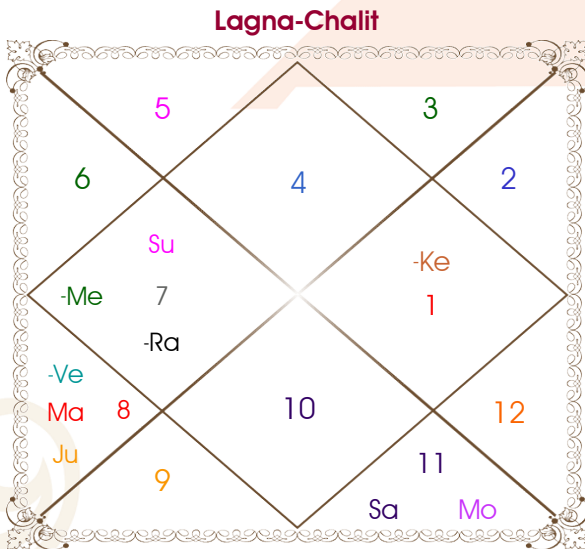

Shubham Narang

Surbhi Grover

Model: Web-FreeMatching

Order No: 121739206

Male : \_\_\_\_\_ Sex \_\_\_\_\_ : Female  
 2-03/11/1995 : \_\_\_\_\_ Date of Birth \_\_\_\_\_ : 29/10/1998  
 Thu-Friday : \_\_\_\_\_ Day \_\_\_\_\_ : Thursday  
 Hour 00:55:00 : \_\_\_\_\_ Time of Birth \_\_\_\_\_ : 14:39:00 Hour  
 Ghati 45:23:05 : \_\_\_\_\_ Time of Birth(Ghati) \_\_\_\_\_ : 19:50:18 Ghati  
 India : \_\_\_\_\_ Country \_\_\_\_\_ : India  
 Kotkapura : \_\_\_\_\_ City \_\_\_\_\_ : Abohar  
 30:35:00 North : \_\_\_\_\_ Latitude \_\_\_\_\_ : 30:09:00 North  
 74:50:00 East : \_\_\_\_\_ Longitude \_\_\_\_\_ : 74:11:00 East  
 82:30:00 East : \_\_\_\_\_ Zone \_\_\_\_\_ : 82:30:00 East  
 Hour -00:30:40 : \_\_\_\_\_ Loc Time Corr \_\_\_\_\_ : -00:33:16 Hour  
 Hour 00:00:00 : \_\_\_\_\_ War Time Corr \_\_\_\_\_ : 00:00:00 Hour  
 06:45:46 : \_\_\_\_\_ Sunrise \_\_\_\_\_ : 06:44:56  
 17:41:44 : \_\_\_\_\_ Sunset \_\_\_\_\_ : 17:48:53  
 23:48:02 : \_\_\_\_\_ Lahiri Ayanamsa \_\_\_\_\_ : 23:50:16

## Ashtakoot Guna Chart

Koot	Male	Female	Max	Mark	Dosha	Area
Varan	Shoodra	Vaishya	1	0.00	--	Deeds
Vashya	Manav	Jalchar	2	1.00	--	Nature
Tara	Kshem	Vadha	3	1.50	--	Destiny
Yoni	Simha	Vanar	4	2.00	--	Sex Life
Maitri	Saturn	Saturn	5	5.00	--	Relationship
Gana	Manushya	Deva	6	5.00	--	Sociality
Bhakut	Aquarius	Capricorn	7	0.00	Yes	Life Style
Nadi	Adya	Antya	8	8.00	--	Kids/Health
<b>Total:</b>			<b>36</b>	<b>22.50</b>		