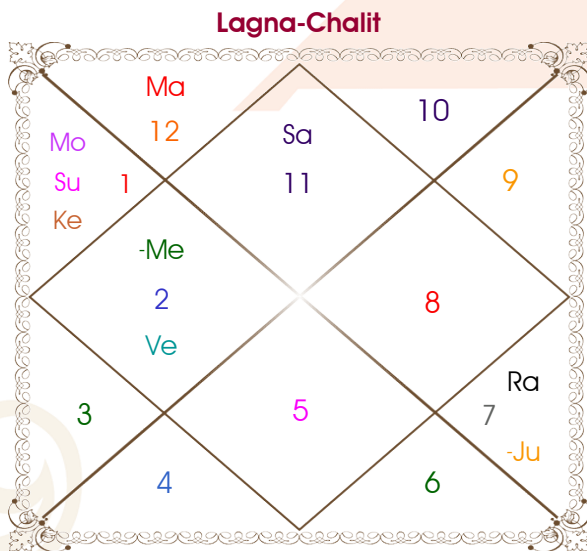

Umesh Kumar Sharma

Nikita Sharma

Model: Web-FreeMatching

Order No: 121739202

Male : \_\_\_\_\_ Sex \_\_\_\_\_ : Female  
 10-11/05/1994 : \_\_\_\_\_ Date of Birth \_\_\_\_\_ : 9-10/03/1999  
 Tue-Wednesday : \_\_\_\_\_ Day \_\_\_\_\_ : Tue-Wednesday  
 Hour 02:46:00 : \_\_\_\_\_ Time of Birth \_\_\_\_\_ : 00:40:00 Hour  
 Ghati 53:05:16 : \_\_\_\_\_ Time of Birth(Ghati) \_\_\_\_\_ : 45:12:40 Ghati  
 India : \_\_\_\_\_ Country \_\_\_\_\_ : India  
 Aligarh : \_\_\_\_\_ City \_\_\_\_\_ : Delhi  
 27:54:00 North : \_\_\_\_\_ Latitude \_\_\_\_\_ : 28:39:00 North  
 78:04:00 East : \_\_\_\_\_ Longitude \_\_\_\_\_ : 77:13:00 East  
 82:30:00 East : \_\_\_\_\_ Zone \_\_\_\_\_ : 82:30:00 East  
 Hour -00:17:44 : \_\_\_\_\_ Loc Time Corr \_\_\_\_\_ : -00:21:08 Hour  
 Hour 00:00:00 : \_\_\_\_\_ War Time Corr \_\_\_\_\_ : 00:00:00 Hour  
 05:31:53 : \_\_\_\_\_ Sunrise \_\_\_\_\_ : 06:38:37  
 18:56:49 : \_\_\_\_\_ Sunset \_\_\_\_\_ : 18:25:27  
 23:46:54 : \_\_\_\_\_ Lahiri Ayanamsa \_\_\_\_\_ : 23:50:34

Vimshottari Sun 5Y 4M 11D		Degree	Sign	Pln	Sign	Degree	Vimshottari Mercury 14Y 4M 4D	
<b>Rahu</b>		29:52:06	Aqu	Asc	Sco	16:43:50	<b>Venus</b>	
<b>21/09/2016</b>		26:11:33	Ari	Sun	Aqu	24:55:03	<b>13/07/2020</b>	
<b>21/09/2034</b>		28:04:35	Ari	Mon	Sco	18:44:53	<b>13/07/2040</b>	
Rahu	04/06/2019	26:20:33	Pis	Mar	Lib	17:54:12	Venus	13/11/2023
Jupiter	27/10/2021	08:15:41	Tau	Mer	Pis	10:11:10	Sun	12/11/2024
Saturn	02/09/2024	14:40:43	Lib R	Jup	Pis	11:49:43	Moon	14/07/2026
Mercury	23/03/2027	23:57:44	Tau	Ven	Pis	25:41:24	Mars	13/09/2027
Ketu	09/04/2028	17:07:13	Aqu	Sat	Ari	07:02:38	Rahu	13/09/2030
Venus	10/04/2031	29:59:58	Lib R	Rah R	Can	27:56:09	Jupiter	14/05/2033
Sun	04/03/2032	29:59:58	Ari R	Ket R	Cap	27:56:09	Saturn	13/07/2036
Moon	03/09/2033	02:31:14	Cap R	Ura	Cap	20:54:38	Mercury	14/05/2039
Mars	21/09/2034	29:30:16	Sag R	Nep	Cap	09:38:04	Ketu	13/07/2040
		03:06:16	Sco R	Plu	Sco	16:38:57		