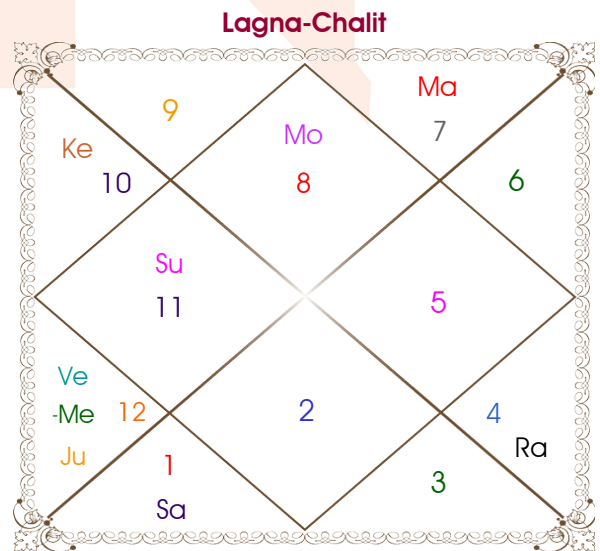

Umesh Kumar Sharma

Nikita Sharma

Model: Web-FreeMatching

Order No: 121739202

Male : \_\_\_\_\_ Sex \_\_\_\_\_ : Female  
 10-11/05/1994 : \_\_\_\_\_ Date of Birth \_\_\_\_\_ : 9-10/03/1999  
 Tue-Wednesday : \_\_\_\_\_ Day \_\_\_\_\_ : Tue-Wednesday  
 Hour 02:46:00 : \_\_\_\_\_ Time of Birth \_\_\_\_\_ : 00:40:00 Hour  
 Ghati 53:05:16 : \_\_\_\_\_ Time of Birth(Ghati) \_\_\_\_\_ : 45:12:40 Ghati  
 India : \_\_\_\_\_ Country \_\_\_\_\_ : India  
 Aligarh : \_\_\_\_\_ City \_\_\_\_\_ : Delhi  
 27:54:00 North : \_\_\_\_\_ Latitude \_\_\_\_\_ : 28:39:00 North  
 78:04:00 East : \_\_\_\_\_ Longitude \_\_\_\_\_ : 77:13:00 East  
 82:30:00 East : \_\_\_\_\_ Zone \_\_\_\_\_ : 82:30:00 East  
 Hour -00:17:44 : \_\_\_\_\_ Loc Time Corr \_\_\_\_\_ : -00:21:08 Hour  
 Hour 00:00:00 : \_\_\_\_\_ War Time Corr \_\_\_\_\_ : 00:00:00 Hour  
 05:31:53 : \_\_\_\_\_ Sunrise \_\_\_\_\_ : 06:38:37  
 18:56:49 : \_\_\_\_\_ Sunset \_\_\_\_\_ : 18:25:27  
 23:46:54 : \_\_\_\_\_ Lahiri Ayanamsa \_\_\_\_\_ : 23:50:34

Vimshottari Sun 5Y 4M 11D		Degree	Sign	Pln	Sign	Degree	Vimshottari Mercury 14Y 4M 4D	
<b>Rahu</b>		29:52:06	Aqu	Asc	Sco	16:43:50	<b>Venus</b>	
<b>21/09/2016</b>		26:11:33	Ari	Sun	Aqu	24:55:03	<b>13/07/2020</b>	
<b>21/09/2034</b>		28:04:35	Ari	Mon	Sco	18:44:53	<b>13/07/2040</b>	
Rahu	04/06/2019	26:20:33	Pis	Mar	Lib	17:54:12	Venus	13/11/2023
Jupiter	27/10/2021	08:15:41	Tau	Mer	Pis	10:11:10	Sun	12/11/2024
Saturn	02/09/2024	14:40:43	Lib R	Jup	Pis	11:49:43	Moon	14/07/2026
Mercury	23/03/2027	23:57:44	Tau	Ven	Pis	25:41:24	Mars	13/09/2027
Ketu	09/04/2028	17:07:13	Aqu	Sat	Ari	07:02:38	Rahu	13/09/2030
Venus	10/04/2031	29:59:58	Lib R	Rah R	Can	27:56:09	Jupiter	14/05/2033
Sun	04/03/2032	29:59:58	Ari R	Ket R	Cap	27:56:09	Saturn	13/07/2036
Moon	03/09/2033	02:31:14	Cap R	Ura	Cap	20:54:38	Mercury	14/05/2039
Mars	21/09/2034	29:30:16	Sag R	Nep	Cap	09:38:04	Ketu	13/07/2040
		03:06:16	Sco R	Plu	Sco	16:38:57		