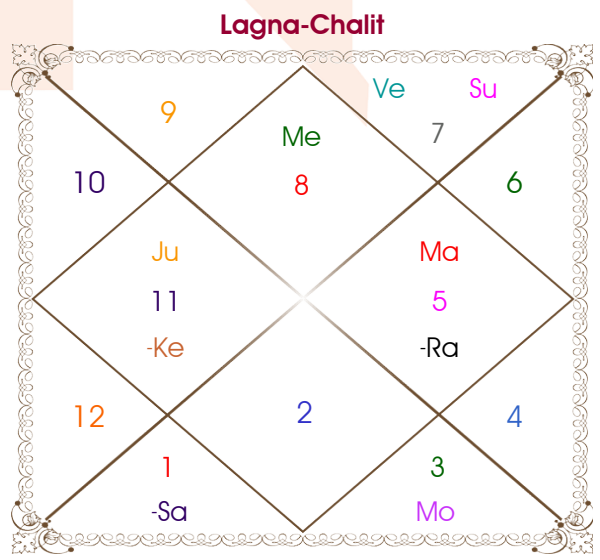

Prateek kaushik

Kani na misra

Model: Web-FreeMatching

Order No: 121739109

Male : \_\_\_\_\_ Sex \_\_\_\_\_ : Female  
 20/05/1994 : \_\_\_\_\_ Date of Birth \_\_\_\_\_ : 09/11/1998  
 Friday : \_\_\_\_\_ Day \_\_\_\_\_ : Monday  
 Hour 21:05:00 : \_\_\_\_\_ Time of Birth \_\_\_\_\_ : 08:37:00 Hour  
 Ghati 39:02:48 : \_\_\_\_\_ Time of Birth(Ghati) \_\_\_\_\_ : 05:08:23 Ghati  
 India : \_\_\_\_\_ Country \_\_\_\_\_ : India  
 Agra : \_\_\_\_\_ City \_\_\_\_\_ : Meerut  
 27:09:00 North : \_\_\_\_\_ Latitude \_\_\_\_\_ : 29:00:00 North  
 78:00:00 East : \_\_\_\_\_ Longitude \_\_\_\_\_ : 77:42:00 East  
 82:30:00 East : \_\_\_\_\_ Zone \_\_\_\_\_ : 82:30:00 East  
 Hour -00:18:00 : \_\_\_\_\_ Loc Time Corr \_\_\_\_\_ : -00:19:12 Hour  
 Hour 00:00:00 : \_\_\_\_\_ War Time Corr \_\_\_\_\_ : 00:00:00 Hour  
 05:27:52 : \_\_\_\_\_ Sunrise \_\_\_\_\_ : 06:37:39  
 19:01:28 : \_\_\_\_\_ Sunset \_\_\_\_\_ : 17:28:14  
 23:46:56 : \_\_\_\_\_ Lahiri Ayanamsa \_\_\_\_\_ : 23:50:17

## Ashtakoot Guna Chart

Koot	Male	Female	Max	Mark	Dosha	Area
Varan	Vaishya	Shoodra	1	1.00	--	Deeds
Vashya	Manav	Manav	2	2.00	--	Nature
Tara	Saadhak	Pratyari	3	1.50	--	Destiny
Yoni	Gau	Marjar	4	2.00	--	Sex Life
Maitri	Mercury	Mercury	5	5.00	--	Relationship
Gana	Manushya	Deva	6	5.00	--	Sociality
Bhakut	Virgo	Gemini	7	7.00	--	Life Style
Nadi	Adya	Adya	8	0.00	Yes	Kids/Health
<b>Total:</b>			<b>36</b>	<b>23.50</b>		