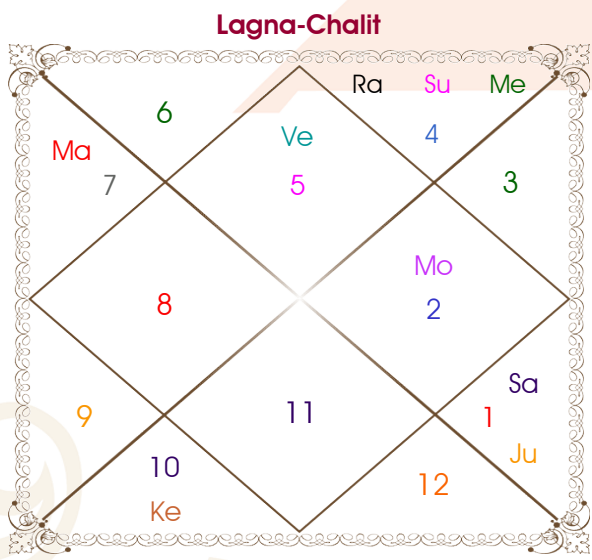

Shalini Das

Shalini Das

Model: Web-FreeMatching

Order No: 121738902

Male : \_\_\_\_\_ Sex \_\_\_\_\_ : Female  
 06/08/1999 : \_\_\_\_\_ Date of Birth \_\_\_\_\_ : 06/08/1999  
 Friday : \_\_\_\_\_ Day \_\_\_\_\_ : Friday  
 Hour 06:50:00 : \_\_\_\_\_ Time of Birth \_\_\_\_\_ : 06:50:00 Hour  
 Ghati 04:26:52 : \_\_\_\_\_ Time of Birth(Ghati) \_\_\_\_\_ : 04:26:52 Ghati  
 India : \_\_\_\_\_ Country \_\_\_\_\_ : India  
 Siliguri : \_\_\_\_\_ City \_\_\_\_\_ : Siliguri  
 26:42:00 North : \_\_\_\_\_ Latitude \_\_\_\_\_ : 26:42:00 North  
 88:26:00 East : \_\_\_\_\_ Longitude \_\_\_\_\_ : 88:26:00 East  
 82:30:00 East : \_\_\_\_\_ Zone \_\_\_\_\_ : 82:30:00 East  
 Hour 00:23:44 : \_\_\_\_\_ Loc Time Corr \_\_\_\_\_ : 00:23:44 Hour  
 Hour 00:00:00 : \_\_\_\_\_ War Time Corr \_\_\_\_\_ : 00:00:00 Hour  
 05:03:15 : \_\_\_\_\_ Sunrise \_\_\_\_\_ : 05:03:15  
 18:20:40 : \_\_\_\_\_ Sunset \_\_\_\_\_ : 18:20:40  
 23:50:53 : \_\_\_\_\_ Lahiri Ayanamsa \_\_\_\_\_ : 23:50:53

## Ashtakoot Guna Chart

Koot	Male	Female	Max	Mark	Dosha	Area
Varan	Vaishya	Vaishya	1	1.00	--	Deeds
Vashya	Chatushpad	Chatushpad	2	2.00	--	Nature
Tara	Janma	Janma	3	3.00	--	Destiny
Yoni	Mesh	Mesh	4	4.00	--	Sex Life
Maitri	Venus	Venus	5	5.00	--	Relationship
Gana	Rakshas	Rakshas	6	6.00	--	Sociality
Bhakut	Taurus	Taurus	7	7.00	--	Life Style
Nadi	Antya	Antya	8	0.00	Yes	Kids/Health
<b>Total:</b>			<b>36</b>	<b>28.00</b>		