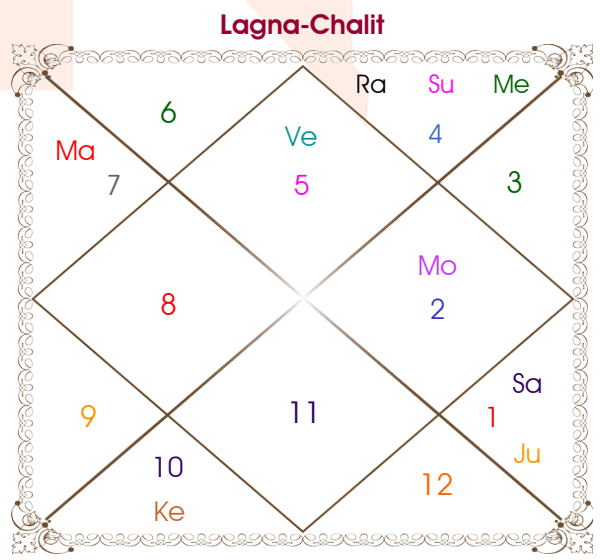

Shalini Das

Shalini Das

Model: Web-FreeMatching

Order No: 121738902

Male : \_\_\_\_\_ Sex \_\_\_\_\_ : Female  
 06/08/1999 : \_\_\_\_\_ Date of Birth \_\_\_\_\_ : 06/08/1999  
 Friday : \_\_\_\_\_ Day \_\_\_\_\_ : Friday  
 Hour 06:50:00 : \_\_\_\_\_ Time of Birth \_\_\_\_\_ : 06:50:00 Hour  
 Ghati 04:26:52 : \_\_\_\_\_ Time of Birth(Ghati) \_\_\_\_\_ : 04:26:52 Ghati  
 India : \_\_\_\_\_ Country \_\_\_\_\_ : India  
 Siliguri : \_\_\_\_\_ City \_\_\_\_\_ : Siliguri  
 26:42:00 North : \_\_\_\_\_ Latitude \_\_\_\_\_ : 26:42:00 North  
 88:26:00 East : \_\_\_\_\_ Longitude \_\_\_\_\_ : 88:26:00 East  
 82:30:00 East : \_\_\_\_\_ Zone \_\_\_\_\_ : 82:30:00 East  
 Hour 00:23:44 : \_\_\_\_\_ Loc Time Corr \_\_\_\_\_ : 00:23:44 Hour  
 Hour 00:00:00 : \_\_\_\_\_ War Time Corr \_\_\_\_\_ : 00:00:00 Hour  
 05:03:15 : \_\_\_\_\_ Sunrise \_\_\_\_\_ : 05:03:15  
 18:20:40 : \_\_\_\_\_ Sunset \_\_\_\_\_ : 18:20:40  
 23:50:53 : \_\_\_\_\_ Lahiri Ayanamsa \_\_\_\_\_ : 23:50:53

## Ashtakoot Guna Chart

Koot	Male	Female	Max	Mark	Dosha	Area
Varan	Vaishya	Vaishya	1	1.00	--	Deeds
Vashya	Chatushpad	Chatushpad	2	2.00	--	Nature
Tara	Janma	Janma	3	3.00	--	Destiny
Yoni	Mesh	Mesh	4	4.00	--	Sex Life
Maitri	Venus	Venus	5	5.00	--	Relationship
Gana	Rakshas	Rakshas	6	6.00	--	Sociality
Bhakut	Taurus	Taurus	7	7.00	--	Life Style
Nadi	Antya	Antya	8	0.00	Yes	Kids/Health
<b>Total:</b>			<b>36</b>	<b>28.00</b>		