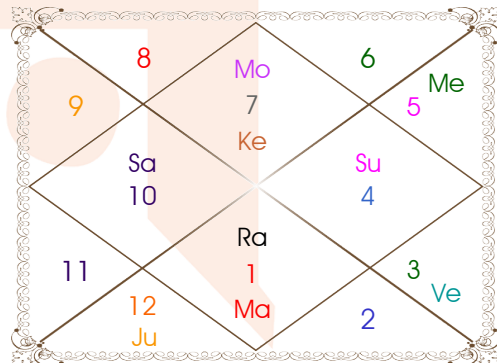

Planetary Degrees and their Positions

Pl	R	C	Rasi	Degree	Speed	Nak	Pad	No.	RL	NL	Sub	Dignity
Asc			Sco	04:19:28	313:22:58	Anuradha	1	17	Mar	Sat	Sat	---
Sun			Can	18:43:34	00:57:27	Aslesa	1	9	Mon	Mer	Ket	FrSign
Mon			Lib	16:57:58	13:31:10	Svati	4	15	Ven	Rah	Ven	NuSign
Mar			Ari	26:39:52	00:38:01	Bharani	4	2	Mar	Ven	Ket	OwnSign
Mer			Leo	07:33:32	01:39:33	Magha	3	10	Sun	Ket	Jup	FrSign
Jup	R		Pis	14:27:22	00:01:29	U Bhad	4	26	Jup	Sat	Rah	OwnSign
Ven			Gem	27:57:53	01:13:05	Punrvsu	3	7	Mer	Jup	Ven	FrSign
Sat	R		Cap	28:25:45	00:04:24	Dhanish	2	23	Sat	Mar	Sat	OwnSign
Rah	R		Ari	24:12:31	00:00:04	Bharani	4	2	Mar	Ven	Mer	EnSign
Ket	R		Lib	24:12:31	00:00:04	Visakha	2	16	Ven	Jup	Mer	NuSign
Ura			Ari	24:35:52	00:00:57	Bharani	4	2	Mar	Ven	Mer	---
Nep	R		Pis	00:54:08	00:01:07	P Bhad	4	25	Jup	Jup	Mar	---
Plu	R		Cap	02:48:14	00:01:22	U Sadha	2	21	Sat	Sun	Jup	---
Mid Heaven			Leo	09:37:22	--	Magha	--	10	Sun	Ket	Sat	--

R-Retrograde S-Stationary

C- Combust D-Deep Combust

Rahu : True

Lahiri Ayanamsa : 24:10:10

Lagna-Chalit

Moon Chart

Navamsa Chart

Vimshottari Dasha

- ❖ The above dasa periods have been computed on the basis of Moon Degree. However, as per bhayat / bhabhog the balance of dasa is **Rah 4 Y 0 M 20 D**.
- ❖ The Dates given for Dasa periods show their endings. Divisions of Vimshottari Dasa for Complete 120 years are given here without any consideration of longevity.