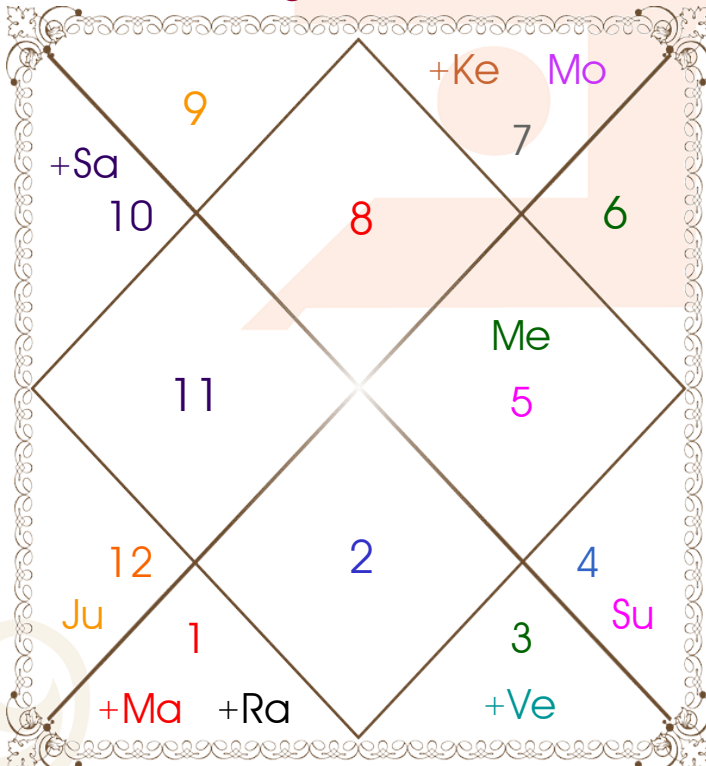

Planetary Degrees and their Positions

Pl	R	C	Rasi	Degree	Speed	Nak	Pad	No.	RL	NL	Sub	Dignity
Asc			Sco	04:19:28	313:22:58	Anuradha	1	17	Mar	Sat	Sat	---
Sun			Can	18:43:34	00:57:27	Aslesa	1	9	Mon	Mer	Ket	FrSign
Mon			Lib	16:57:58	13:31:10	Svati	4	15	Ven	Rah	Ven	NuSign
Mar			Ari	26:39:52	00:38:01	Bharani	4	2	Mar	Ven	Ket	OwnSign
Mer			Leo	07:33:32	01:39:33	Magha	3	10	Sun	Ket	Jup	FrSign
Jup	R		Pis	14:27:22	00:01:29	U Bhad	4	26	Jup	Sat	Rah	OwnSign
Ven			Gem	27:57:53	01:13:05	Punrvsu	3	7	Mer	Jup	Ven	FrSign
Sat	R		Cap	28:25:45	00:04:24	Dhanish	2	23	Sat	Mar	Sat	OwnSign
Rah	R		Ari	24:12:31	00:00:04	Bharani	4	2	Mar	Ven	Mer	EnSign
Ket	R		Lib	24:12:31	00:00:04	Visakha	2	16	Ven	Jup	Mer	NuSign
Ura			Ari	24:35:52	00:00:57	Bharani	4	2	Mar	Ven	Mer	---
Nep	R		Pis	00:54:08	00:01:07	P Bhad	4	25	Jup	Jup	Mar	---
Plu	R		Cap	02:48:14	00:01:22	U Sadha	2	21	Sat	Sun	Jup	---
Mid Heaven			Leo	09:37:22	--	Magha	--	10	Sun	Ket	Sat	--

R-Retrograde S-Stationary

C- Combust D-Deep Combust

Rahu : True

Lahiri Ayanamsa : 24:10:10

Lagna-Chalit