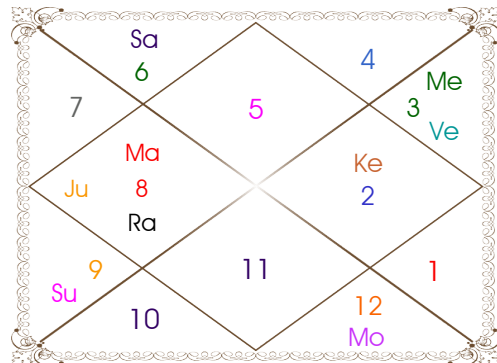

Planetary Degrees and their Positions

Pl	R	C	Rasi	Degree	Speed	Nak	Pad	No.	RL	NL	Sub	Dignity
Asc			Sco	04:19:28	313:22:58	Anuradha	1	17	Mar	Sat	Sat	---
Sun			Can	18:43:34	00:57:27	Aslesa	1	9	Mon	Mer	Ket	FrSign
Mon			Lib	16:57:58	13:31:10	Svati	4	15	Ven	Rah	Ven	NuSign
Mar			Ari	26:39:52	00:38:01	Bharani	4	2	Mar	Ven	Ket	OwnSign
Mer			Leo	07:33:32	01:39:33	Magha	3	10	Sun	Ket	Jup	FrSign
Jup	R		Pis	14:27:22	00:01:29	U Bhad	4	26	Jup	Sat	Rah	OwnSign
Ven			Gem	27:57:53	01:13:05	Punrvsu	3	7	Mer	Jup	Ven	FrSign
Sat	R		Cap	28:25:45	00:04:24	Dhanish	2	23	Sat	Mar	Sat	OwnSign
Rah	R		Ari	24:12:31	00:00:04	Bharani	4	2	Mar	Ven	Mer	EnSign
Ket	R		Lib	24:12:31	00:00:04	Visakha	2	16	Ven	Jup	Mer	NuSign
Ura			Ari	24:35:52	00:00:57	Bharani	4	2	Mar	Ven	Mer	---
Nep	R		Pis	00:54:08	00:01:07	P Bhad	4	25	Jup	Jup	Mar	---
Plu	R		Cap	02:48:14	00:01:22	U Sadha	2	21	Sat	Sun	Jup	---
Mid Heaven			Leo	09:37:22	--	Magha	--	10	Sun	Ket	Sat	--

R-Retrograde S-Stationary

C- Combust D-Deep Combust

Rahu : True

Lahiri Ayanamsa : 24:10:10

Lagna-Chalit

Moon Chart

Navamsa Chart

Vimshottari Dasha

- ❖ The above dasa periods have been computed on the basis of Moon Degree. However, as per bhayat / bhabhog the balance of dasa is **Rah 4 Y 0 M 20 D**.
- ❖ The Dates given for Dasa periods show their endings. Divisions of Vimshottari Dasa for Complete 120 years are given here without any consideration of longevity.