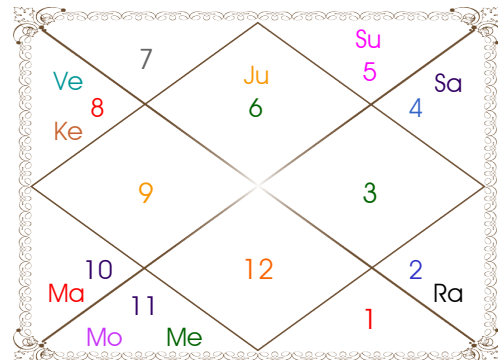

Planetary Degrees and their Positions

Pl	R	C	Rasi	Degree	Speed	Nak	Pad	No.	RL	NL	Sub	Dignity
Asc			Can	08:59:58	304:08:33	Pushya	2	8	Mon	Sat	Ven	---
Sun			Can	05:41:33	00:57:17	Pushya	1	8	Mon	Sat	Mer	FrSign
Mon			Pis	25:09:56	12:22:42	Revati	3	27	Jup	Mer	Rah	NuSign
Mar			Tau	02:57:58	00:41:23	Krittika	2	3	Ven	Sun	Jup	NuSign
Mer	R	C	Can	23:33:25	00:09:44	Aslesa	3	9	Mon	Mer	Mar	EnSign
Jup			Leo	19:30:12	00:10:56	P Phal	2	11	Sun	Ven	Rah	FrSign
Ven			Can	16:14:42	01:13:48	Pushya	4	8	Mon	Sat	Jup	EnSign
Sat	R		Cap	22:34:42	00:04:11	Sravna	4	22	Sat	Mon	Ven	OwnSign
Rah	R		Sag	06:31:03	00:01:38	Moola	2	19	Jup	Ket	Rah	Dblitted
Ket	R		Gem	06:31:03	00:01:38	Mrgsra	4	5	Mer	Mar	Mon	Dblitted
Ura	R		Sag	21:42:47	00:02:19	P Sadha	3	20	Jup	Ven	Jup	---
Nep	R		Sag	23:28:50	00:01:35	P Sadha	4	20	Jup	Ven	Sat	---
Plu	R		Lib	26:24:44	00:00:18	Visakha	2	16	Ven	Jup	Ket	---
Mid Heaven			Ari	01:08:02	--	Asvini	--	1	Mar	Ket	Ven	--

R-Retrograde S-Stationary

C- Combust D-Deep Combust

Rahu : True

Lahiri Ayanamsa : 23:45:29

Lagna-Chalit

Moon Chart

Navamsa Chart

Vimshottari Dasha

- ❖ The above dasa periods have been computed on the basis of Moon Degree. However, as per bhayat / bhabhog the balance of dasa is Mer 6 Y 1 M 13 D.
- ❖ The Dates given for Dasa periods show their endings. Divisions of Vimshottari Dasa for Complete 120 years are given here without any consideration of longevity.