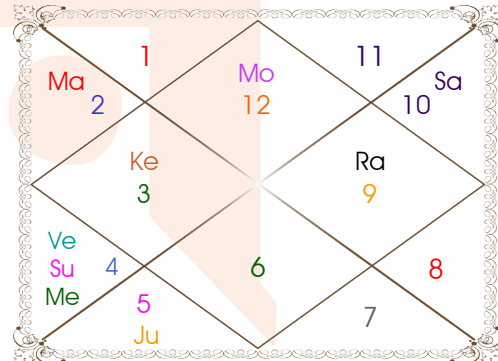

Planetary Degrees and their Positions

Pl	R	C	Rasi	Degree	Speed	Nak	Pad	No.	RL	NL	Sub	Dignity
Asc			Can	08:59:58	304:08:33	Pushya	2	8	Mon	Sat	Ven	---
Sun			Can	05:41:33	00:57:17	Pushya	1	8	Mon	Sat	Mer	FrSign
Mon			Pis	25:09:56	12:22:42	Revati	3	27	Jup	Mer	Rah	NuSign
Mar			Tau	02:57:58	00:41:23	Krittika	2	3	Ven	Sun	Jup	NuSign
Mer	R	C	Can	23:33:25	00:09:44	Aslesa	3	9	Mon	Mer	Mar	EnSign
Jup			Leo	19:30:12	00:10:56	P Phal	2	11	Sun	Ven	Rah	FrSign
Ven			Can	16:14:42	01:13:48	Pushya	4	8	Mon	Sat	Jup	EnSign
Sat	R		Cap	22:34:42	00:04:11	Sravna	4	22	Sat	Mon	Ven	OwnSign
Rah	R		Sag	06:31:03	00:01:38	Moola	2	19	Jup	Ket	Rah	Dblitted
Ket	R		Gem	06:31:03	00:01:38	Mrgsra	4	5	Mer	Mar	Mon	Dblitted
Ura	R		Sag	21:42:47	00:02:19	P Sadha	3	20	Jup	Ven	Jup	---
Nep	R		Sag	23:28:50	00:01:35	P Sadha	4	20	Jup	Ven	Sat	---
Plu	R		Lib	26:24:44	00:00:18	Visakha	2	16	Ven	Jup	Ket	---
Mid Heaven			Ari	01:08:02	--	Asvini	--	1	Mar	Ket	Ven	--

R-Retrograde S-Stationary

C- Combust D-Deep Combust

Rahu : True

Lahiri Ayanamsa : 23:45:29

Lagna-Chalit

Moon Chart

Navamsa Chart

Vimshottari Dasha

- ❖ The above dasa periods have been computed on the basis of Moon Degree. However, as per bhayat / bhabhog the balance of dasa is Mer 6 Y 1 M 13 D.
- ❖ The Dates given for Dasa periods show their endings. Divisions of Vimshottari Dasa for Complete 120 years are given here without any consideration of longevity.