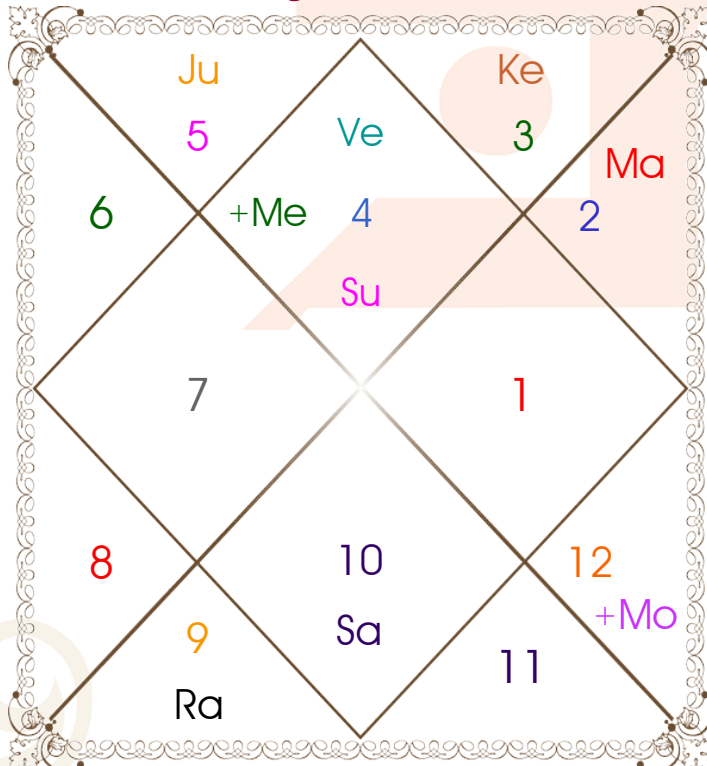

Planetary Degrees and their Positions

Pl	R	C	Rasi	Degree	Speed	Nak	Pad	No.	RL	NL	Sub	Dignity
Asc			Can	08:59:58	304:08:33	Pushya	2	8	Mon	Sat	Ven	---
Sun			Can	05:41:33	00:57:17	Pushya	1	8	Mon	Sat	Mer	FrSign
Mon			Pis	25:09:56	12:22:42	Revati	3	27	Jup	Mer	Rah	NuSign
Mar			Tau	02:57:58	00:41:23	Krittika	2	3	Ven	Sun	Jup	NuSign
Mer	R	C	Can	23:33:25	00:09:44	Aslesa	3	9	Mon	Mer	Mar	EnSign
Jup			Leo	19:30:12	00:10:56	P Phal	2	11	Sun	Ven	Rah	FrSign
Ven			Can	16:14:42	01:13:48	Pushya	4	8	Mon	Sat	Jup	EnSign
Sat	R		Cap	22:34:42	00:04:11	Sravna	4	22	Sat	Mon	Ven	OwnSign
Rah	R		Sag	06:31:03	00:01:38	Moola	2	19	Jup	Ket	Rah	Dblitted
Ket	R		Gem	06:31:03	00:01:38	Mrgsra	4	5	Mer	Mar	Mon	Dblitted
Ura	R		Sag	21:42:47	00:02:19	P Sadha	3	20	Jup	Ven	Jup	---
Nep	R		Sag	23:28:50	00:01:35	P Sadha	4	20	Jup	Ven	Sat	---
Plu	R		Lib	26:24:44	00:00:18	Visakha	2	16	Ven	Jup	Ket	---
Mid Heaven			Ari	01:08:02	--	Asvini	--	1	Mar	Ket	Ven	--

R-Retrograde S-Stationary

C- Combust D-Deep Combust

Rahu : True

Lahiri Ayanamsa : 23:45:29

Lagna-Chalit