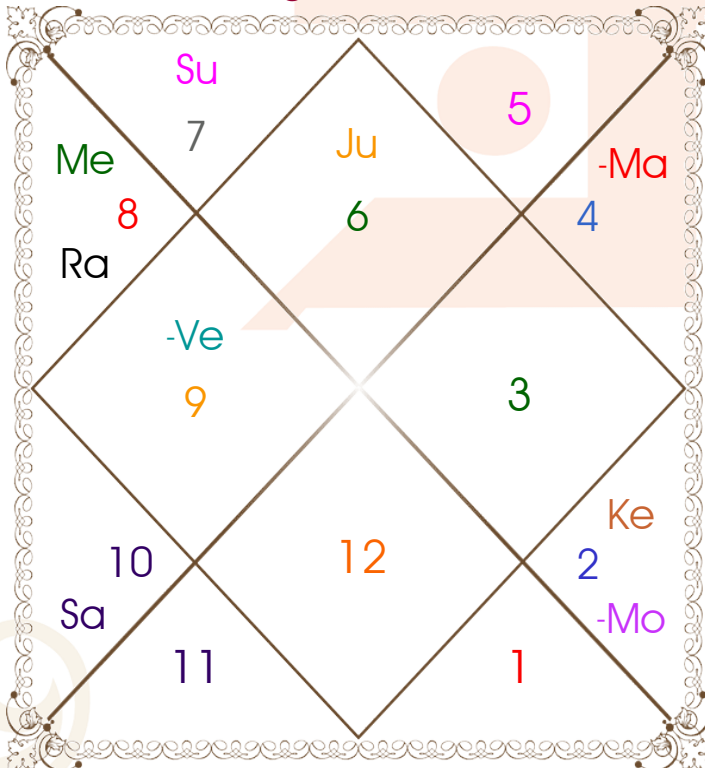

Planetary Degrees and their Positions

Pl	R	C	Rasi	Degree	Speed	Nak	Pad	No.	RL	NL	Sub	Dignity
Asc			Vir	26:03:36	315:09:58	Chitra	1	14	Mer	Mar	Rah	---
Sun			Lib	25:02:54	01:00:19	Visakha	2	16	Ven	Jup	Mer	Dblitted
Mon			Tau	01:56:07	13:09:52	Krittika	2	3	Ven	Sun	Jup	Exalted
Mar			Can	01:48:24	00:13:02	Punrvsu	4	7	Mon	Jup	Rah	Dblitted
Mer			SCO	14:36:14	00:03:58	Anuradha	4	17	Mar	Sat	Rah	NuSign
Jup			Vir	12:31:25	00:11:06	Hasta	1	13	Mer	Mon	Rah	EnSign
Ven			Sag	03:08:24	01:12:15	Moola	1	19	Jup	Ket	Sun	NuSign
Sat			Cap	18:37:22	00:02:35	Sravna	3	22	Sat	Mon	Mer	OwnSign
Rah	R		SCO	27:58:30	00:03:20	Jyestha	4	18	Mar	Mer	Sat	EnSign
Ket	R		Tau	27:58:30	00:03:20	Mrgsra	2	5	Ven	Mar	Sat	NuSign
Ura			Sag	21:16:36	00:02:20	P Sadha	3	20	Jup	Ven	Jup	---
Nep			Sag	22:57:07	00:01:24	P Sadha	3	20	Jup	Ven	Sat	---
Plu			Lib	28:56:37	00:02:25	Visakha	3	16	Ven	Jup	Sun	---
Mid Heaven			Gem	27:06:26	--	Punrvsu	--	7	Mer	Jup	Ven	--

R-Retrograde S-Stationary

C- Combust D-Deep Combust

Rahu : True

Lahiri Ayanamsa : 23:45:42

Lagna-Chalit