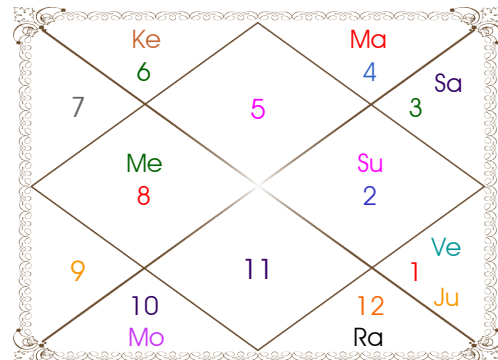

Latitude _____: 28:39:00 North
Longitude _____: 77:13:00 East
Zone _____: 82:30:00 East
Loc Time Corr _____: -00:21:08 Hour
War Time Corr _____: 00:00:00 Hour
Local Mean Time ____: 04:08:52 Hour
Equation of Time ____: 00:16:05 Hour
Siderial Time _____: 07:30:15 Hour
Sunrise _____: 06:40:10 Hour
Sunset _____: 17:29:52 Hour
Day Duration _____: 10:49:42 Hour
Sun Pos. (Ayan) _____: Dakshinayan
Sun Pos. (Gola) _____: Dakshin
Season _____: Hemant
Sun Degree _____: 25:02:54 Libra
Ascendent Degree ____: 26:03:36 Virgo

Planetary Degrees and their Positions

Pl	R	C	Rasi	Degree	Speed	Nak	Pad	No.	RL	NL	Sub	Dignity
Asc			Vir	26:03:36	315:09:58	Chitra	1	14	Mer	Mar	Rah	---
Sun			Lib	25:02:54	01:00:19	Visakha	2	16	Ven	Jup	Mer	Dblitted
Mon			Tau	01:56:07	13:09:52	Krittika	2	3	Ven	Sun	Jup	Exalted
Mar			Can	01:48:24	00:13:02	Punrvsu	4	7	Mon	Jup	Rah	Dblitted
Mer			SCO	14:36:14	00:03:58	Anuradha	4	17	Mar	Sat	Rah	NuSign
Jup			Vir	12:31:25	00:11:06	Hasta	1	13	Mer	Mon	Rah	EnSign
Ven			Sag	03:08:24	01:12:15	Moola	1	19	Jup	Ket	Sun	NuSign
Sat			Cap	18:37:22	00:02:35	Sravna	3	22	Sat	Mon	Mer	OwnSign
Rah	R		SCO	27:58:30	00:03:20	Jyestha	4	18	Mar	Mer	Sat	EnSign
Ket	R		Tau	27:58:30	00:03:20	Mrgsra	2	5	Ven	Mar	Sat	NuSign
Ura			Sag	21:16:36	00:02:20	P Sadha	3	20	Jup	Ven	Jup	---
Nep			Sag	22:57:07	00:01:24	P Sadha	3	20	Jup	Ven	Sat	---
Plu			Lib	28:56:37	00:02:25	Visakha	3	16	Ven	Jup	Sun	---
Mid Heaven			Gem	27:06:26	--	Punrvsu	--	7	Mer	Jup	Ven	--

R-Retrograde S-Stationary

C- Combust D-Deep Combust

Rahu : True

Lahiri Ayanamsa : 23:45:42

Lagna-Chalit

Moon Chart

Navamsa Chart

Vimshottari Dasha

- ❖ The above dasa periods have been computed on the basis of Moon Degree. However, as per bhayat / bhabhog the balance of dasa is Sun 3 Y 7 M 12 D.
- ❖ The Dates given for Dasa periods show their endings. Divisions of Vimshottari Dasa for Complete 120 years are given here without any consideration of longevity.