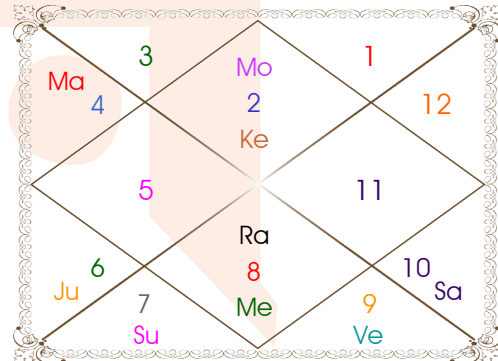

Latitude _____: 28:39:00 North
Longitude _____: 77:13:00 East
Zone _____: 82:30:00 East
Loc Time Corr _____: -00:21:08 Hour
War Time Corr _____: 00:00:00 Hour
Local Mean Time ____: 04:08:52 Hour
Equation of Time ____: 00:16:05 Hour
Siderial Time _____: 07:30:15 Hour
Sunrise _____: 06:40:10 Hour
Sunset _____: 17:29:52 Hour
Day Duration _____: 10:49:42 Hour
Sun Pos. (Ayan) _____: Dakshinayan
Sun Pos. (Gola) _____: Dakshin
Season _____: Hemant
Sun Degree _____: 25:02:54 Libra
Ascendent Degree ____: 26:03:36 Virgo

Planetary Degrees and their Positions

Pl	R	C	Rasi	Degree	Speed	Nak	Pad	No.	RL	NL	Sub	Dignity
Asc			Vir	26:03:36	315:09:58	Chitra	1	14	Mer	Mar	Rah	---
Sun			Lib	25:02:54	01:00:19	Visakha	2	16	Ven	Jup	Mer	Dblitted
Mon			Tau	01:56:07	13:09:52	Krittika	2	3	Ven	Sun	Jup	Exalted
Mar			Can	01:48:24	00:13:02	Punrvsu	4	7	Mon	Jup	Rah	Dblitted
Mer			SCO	14:36:14	00:03:58	Anuradha	4	17	Mar	Sat	Rah	NuSign
Jup			Vir	12:31:25	00:11:06	Hasta	1	13	Mer	Mon	Rah	EnSign
Ven			Sag	03:08:24	01:12:15	Moola	1	19	Jup	Ket	Sun	NuSign
Sat			Cap	18:37:22	00:02:35	Sravna	3	22	Sat	Mon	Mer	OwnSign
Rah	R		SCO	27:58:30	00:03:20	Jyestha	4	18	Mar	Mer	Sat	EnSign
Ket	R		Tau	27:58:30	00:03:20	Mrgsra	2	5	Ven	Mar	Sat	NuSign
Ura			Sag	21:16:36	00:02:20	P Sadha	3	20	Jup	Ven	Jup	---
Nep			Sag	22:57:07	00:01:24	P Sadha	3	20	Jup	Ven	Sat	---
Plu			Lib	28:56:37	00:02:25	Visakha	3	16	Ven	Jup	Sun	---
Mid Heaven			Gem	27:06:26	--	Punrvsu	--	7	Mer	Jup	Ven	--

R-Retrograde S-Stationary

C- Combust D-Deep Combust

Rahu : True

Lahiri Ayanamsa : 23:45:42

Lagna-Chalit

Moon Chart

Navamsa Chart

Vimshottari Dasha

- ❖ The above dasa periods have been computed on the basis of Moon Degree. However, as per bhayat / bhabhog the balance of dasa is Sun 3 Y 7 M 12 D.
- ❖ The Dates given for Dasa periods show their endings. Divisions of Vimshottari Dasa for Complete 120 years are given here without any consideration of longevity.