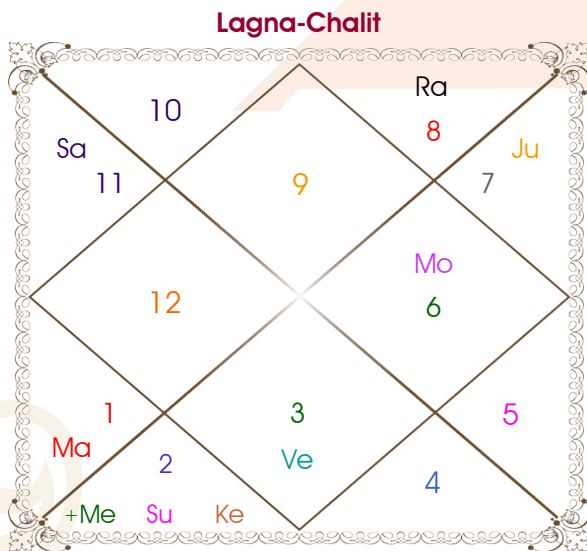

Prateek kaushik

Divya sharma

Model: Web-FreeMatching

Order No: 121731103

Male : \_\_\_\_\_ Sex \_\_\_\_\_ : Female  
 20/05/1994 : \_\_\_\_\_ Date of Birth \_\_\_\_\_ : 05/09/1996  
 Friday : \_\_\_\_\_ Day \_\_\_\_\_ : Thursday  
 Hour 21:05:00 : \_\_\_\_\_ Time of Birth \_\_\_\_\_ : 18:22:00 Hour  
 Ghati 39:02:48 : \_\_\_\_\_ Time of Birth(Ghati) \_\_\_\_\_ : 30:57:20 Ghati  
 India : \_\_\_\_\_ Country \_\_\_\_\_ : India  
 Agra : \_\_\_\_\_ City \_\_\_\_\_ : Pahasu  
 27:09:00 North : \_\_\_\_\_ Latitude \_\_\_\_\_ : 28:11:00 North  
 78:00:00 East : \_\_\_\_\_ Longitude \_\_\_\_\_ : 78:03:00 East  
 82:30:00 East : \_\_\_\_\_ Zone \_\_\_\_\_ : 82:30:00 East  
 Hour -00:18:00 : \_\_\_\_\_ Loc Time Corr \_\_\_\_\_ : -00:17:48 Hour  
 Hour 00:00:00 : \_\_\_\_\_ War Time Corr \_\_\_\_\_ : 00:00:00 Hour  
 05:27:52 : \_\_\_\_\_ Sunrise \_\_\_\_\_ : 05:58:11  
 19:01:28 : \_\_\_\_\_ Sunset \_\_\_\_\_ : 18:34:09  
 23:46:56 : \_\_\_\_\_ Lahiri Ayanamsa \_\_\_\_\_ : 23:48:42

## Ashtakoot Guna Chart

Koot	Male	Female	Max	Mark	Dosha	Area
Varan	Vaishya	Vaishya	1	1.00	--	Deeds
Vashya	Manav	Chatushpad	2	1.00	--	Nature
Tara	Mitra	Vipat	3	1.50	--	Destiny
Yoni	Gau	Sarp	4	1.00	--	Sex Life
Maitri	Mercury	Venus	5	5.00	--	Relationship
Gana	Manushya	Deva	6	5.00	--	Sociality
Bhakut	Virgo	Taurus	7	0.00	Yes	Life Style
Nadi	Adya	Madhya	8	8.00	--	Kids/Health
<b>Total:</b>			<b>36</b>	<b>22.50</b>		