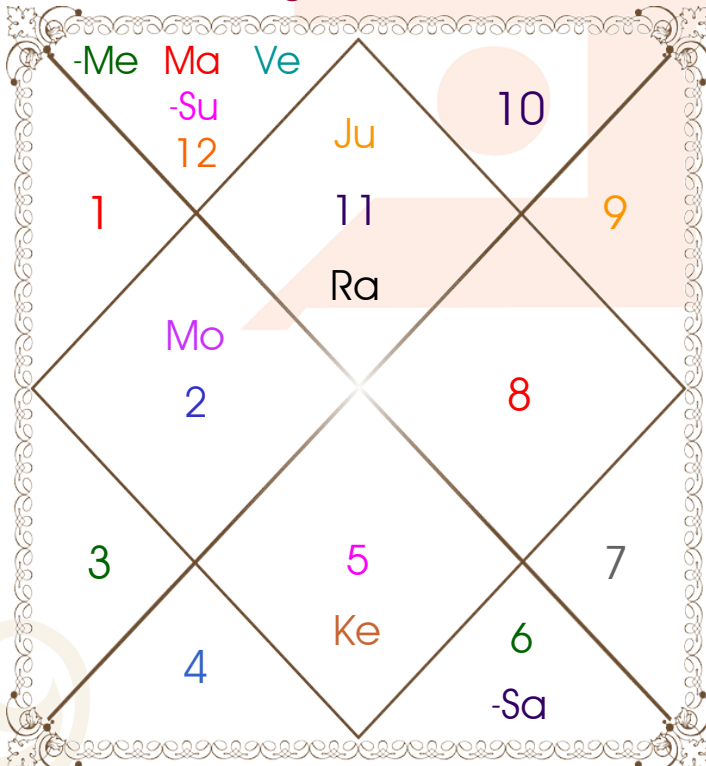

Planetary Degrees and their Positions

Pl	R	C	Rasi	Degree	Speed	Nak	Pad	No.	RL	NL	Sub	Dignity
Asc			Aqu	27:00:37	338:16:18	P Bhad	3	25	Sat	Jup	Ven	---
Sun			Pis	00:30:23	00:59:48	P Bhad	4	25	Jup	Jup	Mon	FrSign
Mon			Tau	23:24:20	11:52:39	Mrgsra	1	5	Ven	Mar	Mar	Moltrikn
Mar			Pis	16:57:05	00:45:54	Revati	1	27	Jup	Mer	Mer	FrSign
Mer	C		Pis	04:01:17	01:58:45	U Bhad	1	26	Jup	Sat	Sat	Dblitted
Jup	C		Aqu	27:58:11	00:14:32	P Bhad	3	25	Sat	Jup	Ven	NuSign
Ven			Pis	29:05:38	01:13:22	Revati	4	27	Jup	Mer	Sat	Exalted
Sat	R		Vir	06:14:25	00:04:42	U Phal	3	12	Mer	Sun	Mer	FrSign
Rah	R		Aqu	25:48:16	00:00:04	P Bhad	2	25	Sat	Jup	Ket	FrSign
Ket	R		Leo	25:48:16	00:00:04	P Phal	4	11	Sun	Ven	Mer	EnSign
Ura			Gem	12:13:33	00:00:02	Ardra	2	6	Mer	Rah	Sat	---
Nep	R		Vir	25:38:46	00:01:27	Chitra	1	14	Mer	Mar	Rah	---
Plu	R		Can	24:42:09	00:01:08	Aslesa	3	9	Mon	Mer	Rah	---
Mid Heaven			Sco	27:13:02	--	Jyestha	--	18	Mar	Mer	Jup	--

R-Retrograde S-Stationary

C- Combust D-Deep Combust

Rahu : True

Lahiri Ayanamsa : 23:10:35

Lagna-Chalit