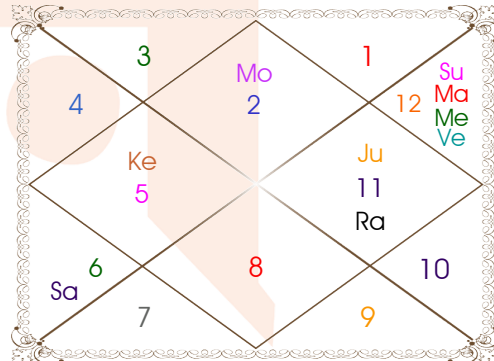

Planetary Degrees and their Positions

Pl	R	C	Rasi	Degree	Speed	Nak	Pad	No.	RL	NL	Sub	Dignity
Asc			Aqu	27:00:37	338:16:18	P Bhad	3	25	Sat	Jup	Ven	---
Sun			Pis	00:30:23	00:59:48	P Bhad	4	25	Jup	Jup	Mon	FrSign
Mon			Tau	23:24:20	11:52:39	Mrgsra	1	5	Ven	Mar	Mar	Moltrikn
Mar			Pis	16:57:05	00:45:54	Revati	1	27	Jup	Mer	Mer	FrSign
Mer	C		Pis	04:01:17	01:58:45	U Bhad	1	26	Jup	Sat	Sat	Dblitted
Jup	C		Aqu	27:58:11	00:14:32	P Bhad	3	25	Sat	Jup	Ven	NuSign
Ven			Pis	29:05:38	01:13:22	Revati	4	27	Jup	Mer	Sat	Exalted
Sat	R		Vir	06:14:25	00:04:42	U Phal	3	12	Mer	Sun	Mer	FrSign
Rah	R		Aqu	25:48:16	00:00:04	P Bhad	2	25	Sat	Jup	Ket	FrSign
Ket	R		Leo	25:48:16	00:00:04	P Phal	4	11	Sun	Ven	Mer	EnSign
Ura			Gem	12:13:33	00:00:02	Ardra	2	6	Mer	Rah	Sat	---
Nep	R		Vir	25:38:46	00:01:27	Chitra	1	14	Mer	Mar	Rah	---
Plu	R		Can	24:42:09	00:01:08	Aslesa	3	9	Mon	Mer	Rah	---
Mid Heaven			Sco	27:13:02	--	Jyestha	--	18	Mar	Mer	Jup	--

R-Retrograde S-Stationary

C- Combust D-Deep Combust

Rahu : True

Lahiri Ayanamsa : 23:10:35

Lagna-Chalit

Moon Chart

Navamsa Chart

Vimshottari Dasha

Balance of Dasa : Mars 6 Years 11 Months 16 Days

Mar 7 Years	Rah 18 Years	Jup 16 Years	Sat 19 Years	Mer 17 Years
15/03/1951	01/03/1958	29/02/1976	29/02/1992	01/03/2011
01/03/1958	29/02/1976	29/02/1992	01/03/2011	29/02/2028
Mar 28/07/1951	Rah 11/11/1960	Jup 18/04/1978	Sat 04/03/1995	Mer 28/07/2013
Rah 15/08/1952	Jup 06/04/1963	Sat 30/10/1980	Mer 11/11/1997	Ket 25/07/2014
Jup 21/07/1953	Sat 10/02/1966	Mer 05/02/1983	Ket 21/12/1998	Ven 25/05/2017
Sat 30/08/1954	Mer 30/08/1968	Ket 11/01/1984	Ven 20/02/2002	Sun 31/03/2018
Mer 27/08/1955	Ket 17/09/1969	Ven 11/09/1986	Sun 02/02/2003	Mon 31/08/2019
Ket 24/01/1956	Ven 17/09/1972	Sun 01/07/1987	Mon 02/09/2004	Mar 27/08/2020
Ven 25/03/1957	Sun 12/08/1973	Mon 30/10/1988	Mar 12/10/2005	Rah 16/03/2023
Sun 31/07/1957	Mon 11/02/1975	Mar 06/10/1989	Rah 18/08/2008	Jup 21/06/2025
Mon 01/03/1958	Mar 29/02/1976	Rah 29/02/1992	Jup 01/03/2011	Sat 29/02/2028