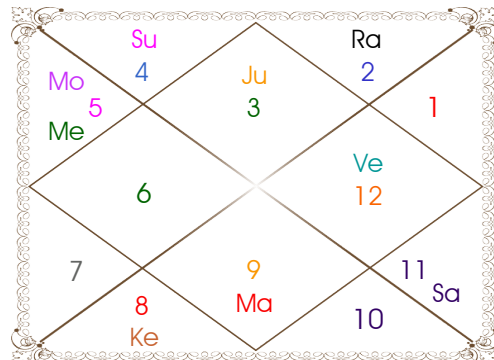

Planetary Degrees and their Positions

Pl	R	C	Rasi	Degree	Speed	Nak	Pad	No.	RL	NL	Sub	Dignity
Asc			Aqu	27:00:37	338:16:18	P Bhad	3	25	Sat	Jup	Ven	---
Sun			Pis	00:30:23	00:59:48	P Bhad	4	25	Jup	Jup	Mon	FrSign
Mon			Tau	23:24:20	11:52:39	Mrgsra	1	5	Ven	Mar	Mar	Moltrikn
Mar			Pis	16:57:05	00:45:54	Revati	1	27	Jup	Mer	Mer	FrSign
Mer	C		Pis	04:01:17	01:58:45	U Bhad	1	26	Jup	Sat	Sat	Dblitted
Jup	C		Aqu	27:58:11	00:14:32	P Bhad	3	25	Sat	Jup	Ven	NuSign
Ven			Pis	29:05:38	01:13:22	Revati	4	27	Jup	Mer	Sat	Exalted
Sat	R		Vir	06:14:25	00:04:42	U Phal	3	12	Mer	Sun	Mer	FrSign
Rah	R		Aqu	25:48:16	00:00:04	P Bhad	2	25	Sat	Jup	Ket	FrSign
Ket	R		Leo	25:48:16	00:00:04	P Phal	4	11	Sun	Ven	Mer	EnSign
Ura			Gem	12:13:33	00:00:02	Ardra	2	6	Mer	Rah	Sat	---
Nep	R		Vir	25:38:46	00:01:27	Chitra	1	14	Mer	Mar	Rah	---
Plu	R		Can	24:42:09	00:01:08	Aslesa	3	9	Mon	Mer	Rah	---
Mid Heaven			Sco	27:13:02	--	Jyestha	--	18	Mar	Mer	Jup	--

R-Retrograde S-Stationary

C- Combust D-Deep Combust

Rahu : True

Lahiri Ayanamsa : 23:10:35

Lagna-Chalit

Moon Chart

Navamsa Chart

Vimshottari Dasha

Balance of Dasa : Mars 6 Years 11 Months 16 Days

Mar 7 Years	Rah 18 Years	Jup 16 Years	Sat 19 Years	Mer 17 Years
15/03/1951	01/03/1958	29/02/1976	29/02/1992	01/03/2011
01/03/1958	29/02/1976	29/02/1992	01/03/2011	29/02/2028
Mar 28/07/1951	Rah 11/11/1960	Jup 18/04/1978	Sat 04/03/1995	Mer 28/07/2013
Rah 15/08/1952	Jup 06/04/1963	Sat 30/10/1980	Mer 11/11/1997	Ket 25/07/2014
Jup 21/07/1953	Sat 10/02/1966	Mer 05/02/1983	Ket 21/12/1998	Ven 25/05/2017
Sat 30/08/1954	Mer 30/08/1968	Ket 11/01/1984	Ven 20/02/2002	Sun 31/03/2018
Mer 27/08/1955	Ket 17/09/1969	Ven 11/09/1986	Sun 02/02/2003	Mon 31/08/2019
Ket 24/01/1956	Ven 17/09/1972	Sun 01/07/1987	Mon 02/09/2004	Mar 27/08/2020
Ven 25/03/1957	Sun 12/08/1973	Mon 30/10/1988	Mar 12/10/2005	Rah 16/03/2023
Sun 31/07/1957	Mon 11/02/1975	Mar 06/10/1989	Rah 18/08/2008	Jup 21/06/2025
Mon 01/03/1958	Mar 29/02/1976	Rah 29/02/1992	Jup 01/03/2011	Sat 29/02/2028