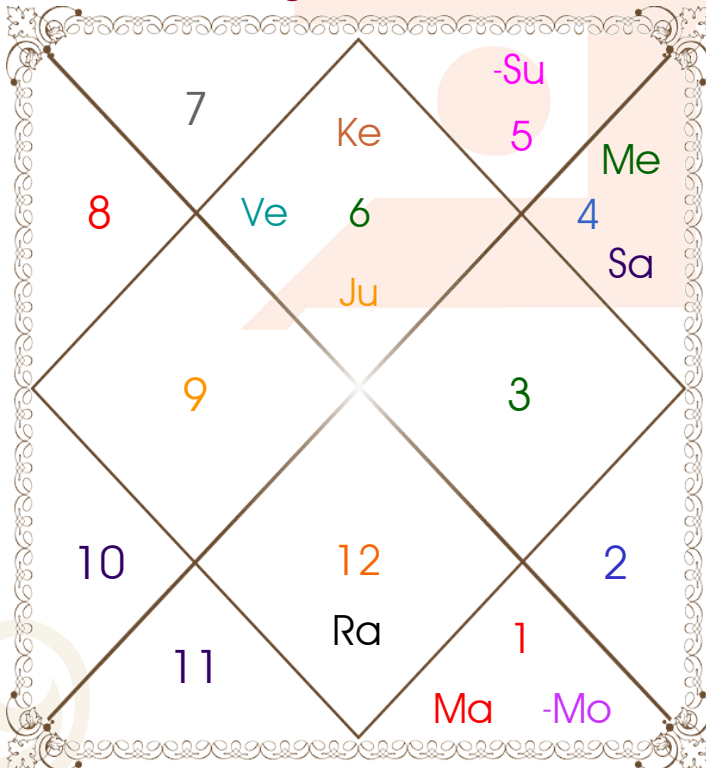

Planetary Degrees and their Positions

Pl	R	C	Rasi	Degree	Speed	Nak	Pad	No.	RL	NL	Sub	Dignity
Asc			Vir	24:40:34	315:02:22	Chitra	1	14	Mer	Mar	Rah	---
Sun			Leo	07:09:57	00:57:50	Magha	3	10	Sun	Ket	Rah	Moltrikn
Mon			Ari	07:19:04	13:35:58	Asvini	3	1	Mar	Ket	Rah	NuSign
Mar			Ari	20:00:29	00:26:09	Bharani	3	2	Mar	Ven	Rah	OwnSign
Mer			Can	18:46:22	00:58:42	Aslesa	1	9	Mon	Mer	Ket	EnSign
Jup			Vir	23:07:57	00:10:45	Hasta	4	13	Mer	Mon	Sun	EnSign
Ven			Vir	14:24:08	01:10:49	Hasta	2	13	Mer	Mon	Jup	Dblitted
Sat			Can	10:58:10	00:07:14	Pushya	3	8	Mon	Sat	Sun	EnSign
Rah			Pis	20:29:53	00:01:05	Revati	2	27	Jup	Mer	Ven	NuSign
Ket			Vir	20:29:53	00:01:05	Hasta	4	13	Mer	Mon	Ven	EnSign
Ura	R		Aqu	15:09:52	00:02:22	Satbisha	3	24	Sat	Rah	Ket	---
Nep	R		Cap	21:51:10	00:01:34	Sravna	4	22	Sat	Mon	Ven	---
Plu	R		Scor	27:54:44	00:00:18	Jyestha	4	18	Mar	Mer	Sat	---
Mid Heaven			Gem	25:39:46	--	Punrvsu	--	7	Mer	Jup	Mer	--

R-Retrograde S-Stationary

C- Combust D-Deep Combust

Rahu : True

Lahiri Ayanamsa : 23:56:05

Lagna-Chalit